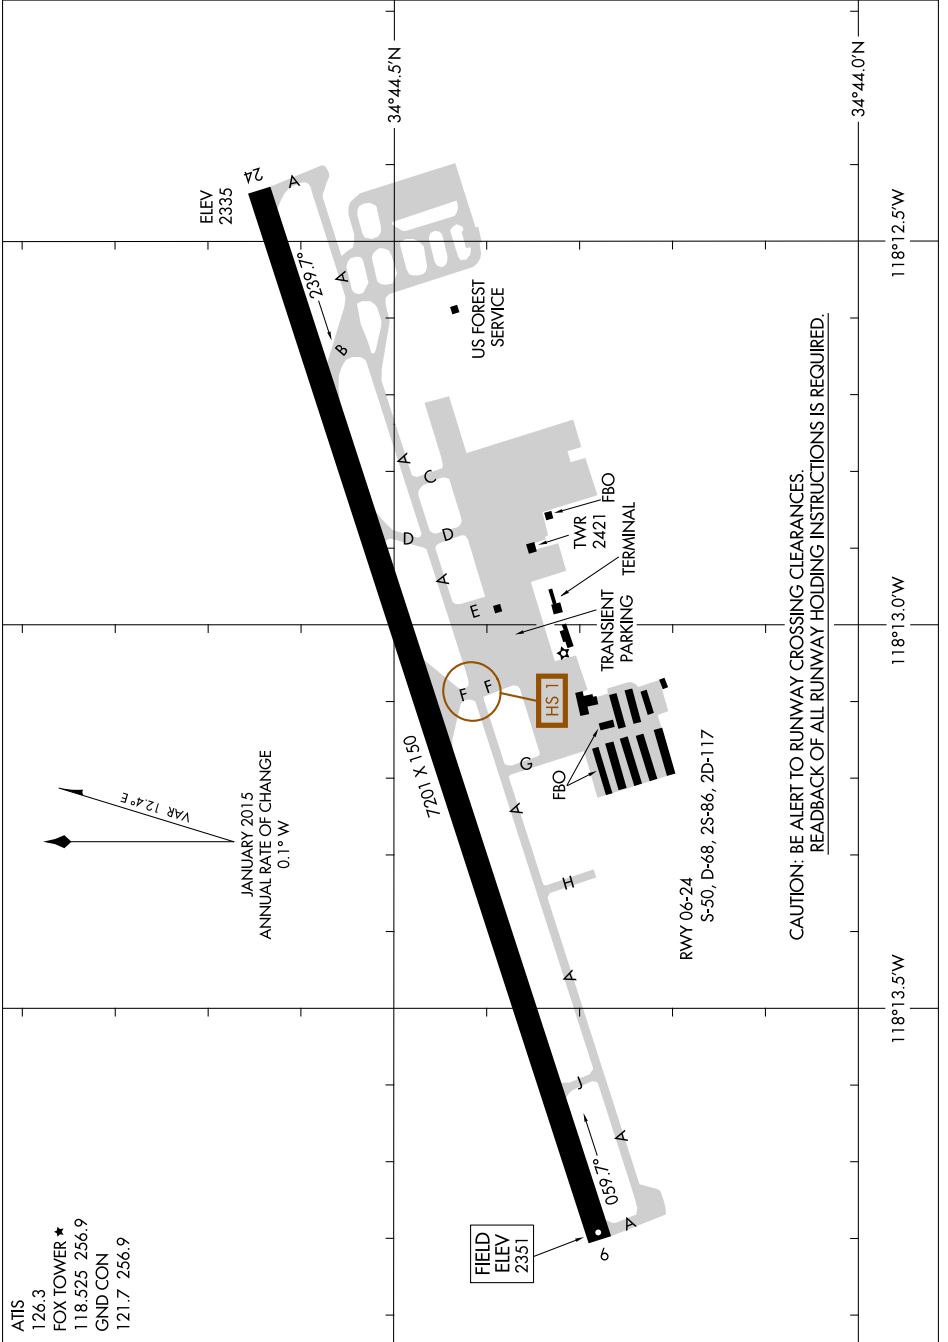

AIRPORT DIAGRAM

AL-5065 (FAA)

GENERAL WM J FOX AIRFIELD (WJF)
LANCASTER, CALIFORNIA

SW-3, 21 JUN 2018 to 19 JUL 2018

118°12.5'W

118°13.0'W

118°13.5'W

34°44.0'N

34°44.5'N

34°45.0'N

34°45.5'N

34°46.0'N

34°46.5'N

34°47.0'N

SW-3, 21 JUN 2018 to 19 JUL 2018

AIRPORT DIAGRAM

LANCASTER, CALIFORNIA
GENERAL WM J FOX AIRFIELD (WJF)