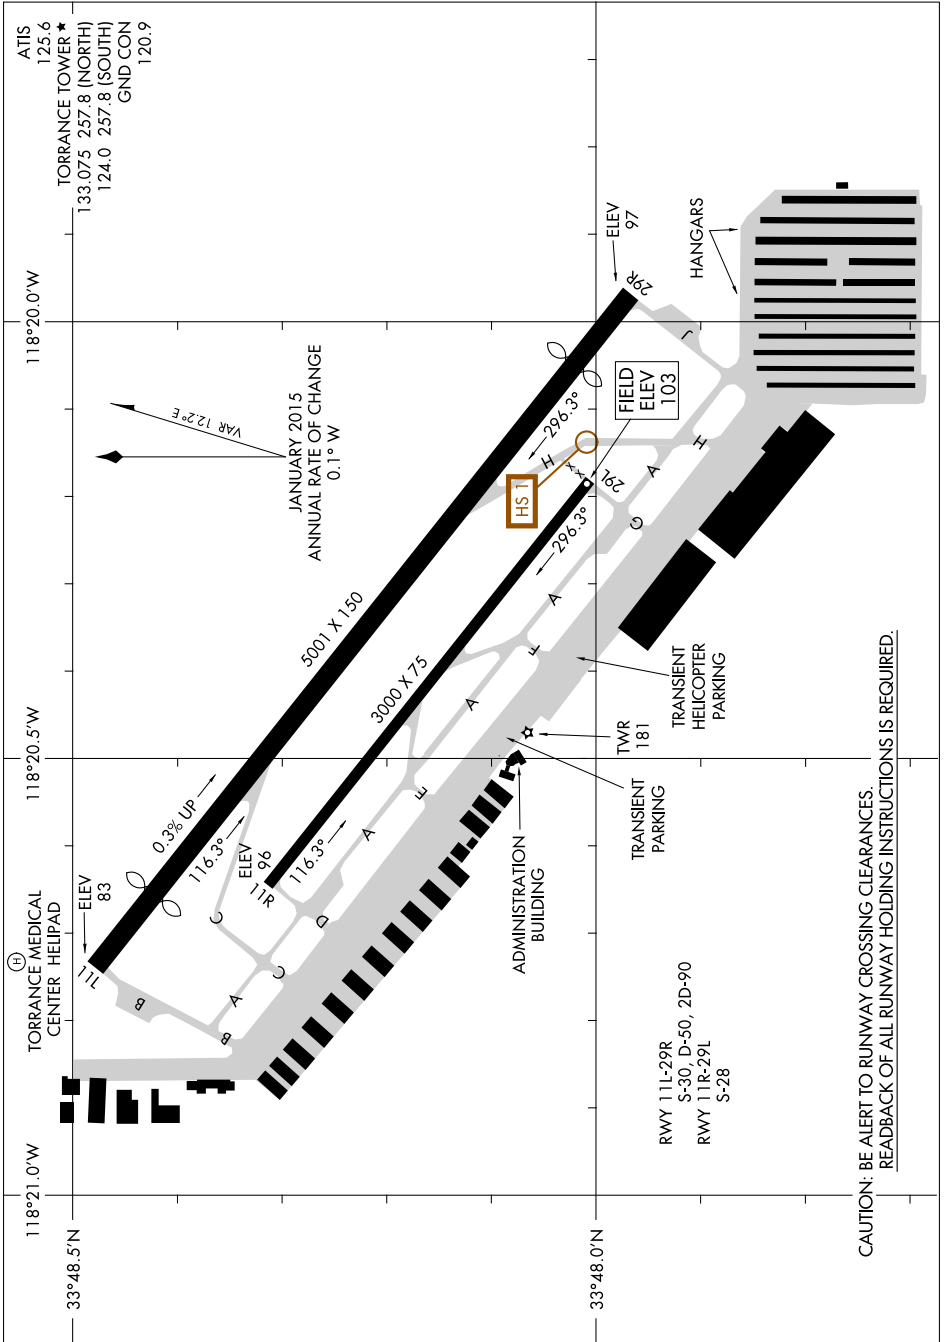

AIRPORT DIAGRAM

AL-5179 (FAA)

ZAMPERINI FIELD (TOA)
TORRANCE, CALIFORNIA

SW-3, 21 JUN 2018 to 19 JUL 2018

SW-3, 21 JUN 2018 to 19 JUL 2018

AIRPORT DIAGRAM

TORRANCE, CALIFORNIA
ZAMPERINI FIELD (TOA)