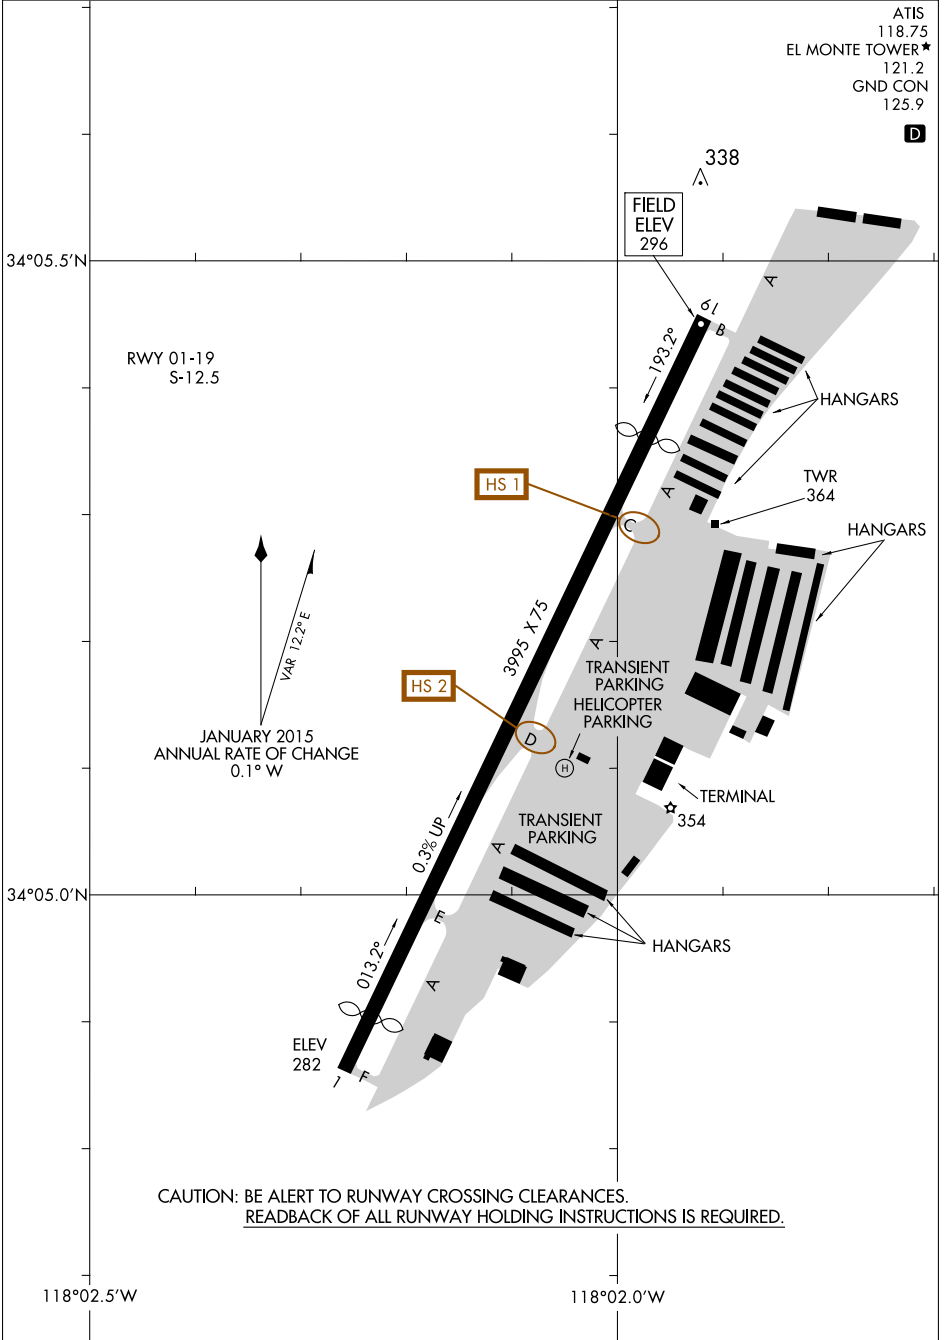

16259

AIRPORT DIAGRAM

AL-5639 (FAA)

SAN GABRIEL VALLEY (EMT)
EL MONTE, CALIFORNIA

ATIS 118.75
EL MONTE TOWER* 121.2
GND CON 125.9

D

SW-3, 21 JUN 2018 to 19 JUL 2018

SW-3, 21 JUN 2018 to 19 JUL 2018

AIRPORT DIAGRAM

16259

EL MONTE, CALIFORNIA
SAN GABRIEL VALLEY (EMT)