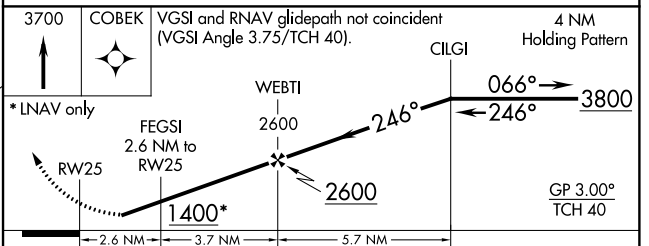

MISSED APPROACH:
 Climb to 3700 direct COBEK and hold.

WILKES-BARRE/SCRANTON ATIS 111.6	WILKES-BARRE APP CON 126.3 256.7	UNICOM 122.8 (CTAF) 0
--	--	---------------------------------

NE-4, 19 JUL 2018 to 16 AUG 2018

NE-4, 19 JUL 2018 to 16 AUG 2018

ELEV 543	TDZE 543
-----------------	-----------------

CATEGORY	A	B	C	D
LPV DA	981-1½	438 (500-1½)		NA
RNAV/ VNAV DA	1184-2¼	641 (700-2¼)		NA
RNAV MDA	1240-1	697 (700-1)		NA
CIRCLING	1280-1 737 (800-1)	1380-1¼ 837 (900-1¼)		NA