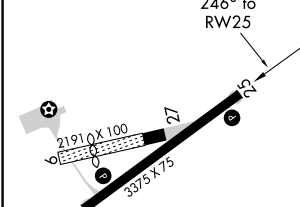

CATEGORY	A	B	C	D
LPV DA	981-1½	438 (500-1½)		NA
RNAV/ VNAV DA	1184-2¼	641 (700-2¼)		NA
RNAV MDA	1240-1	697 (700-1)		NA
CIRCLING	1280-1 737 (800-1)	1380-1¼ 837 (900-1¼)		NA