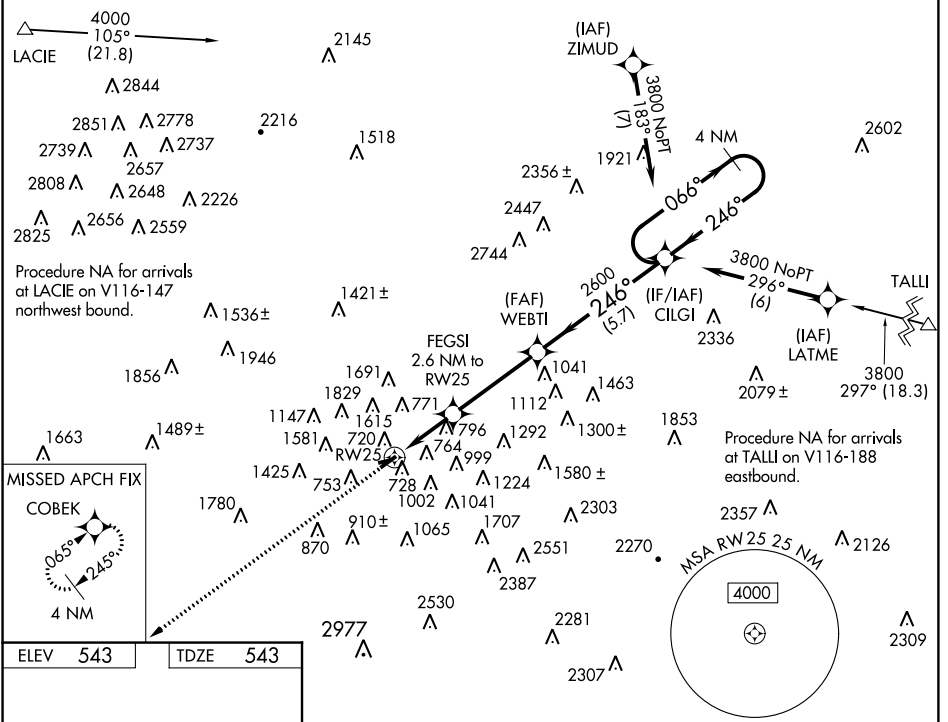

WAAS CH 45824 W25A	APP CRS 246°	Rwy Idg TDZE 543 Apt Elev 543	3375
--	------------------------	---	-------------

RNAV (GPS) RWY 25

WILKES-BARRE WYOMING VALLEY (WBW)

NA Baro-VNAV NA. Use Wilkes-Barre/Scranton altimeter setting. DME/DME RNP-0.3 NA.
 Circling Rwy 7 NA at night. Circling NA NW of Rwy 7-25.
 Helicopter visibility reduction below 3/4 SM NA.

MISSED APPROACH:
 Climb to 3700 direct COBEK and hold.

WILKES-BARRE/SCRANTON ATIS 111.6	WILKES-BARRE APP CON 126.3 256.7	UNICOM 122.8 (CTAF) 0
--	--	---------------------------------

NE-4, 19 JUL 2018 to 16 AUG 2018

NE-4, 19 JUL 2018 to 16 AUG 2018

ELEV 543	TDZE 543
-----------------	-----------------

CATEGORY	A	B	C	D
LPV DA	981-1½	438 (500-1½)		NA
RNAV/ VNAV DA	1184-2¼	641 (700-2¼)		NA
RNAV MDA	1240-1	697 (700-1)		NA
CIRCLING	1280-1 737 (800-1)	1380-1¼ 837 (900-1¼)		NA