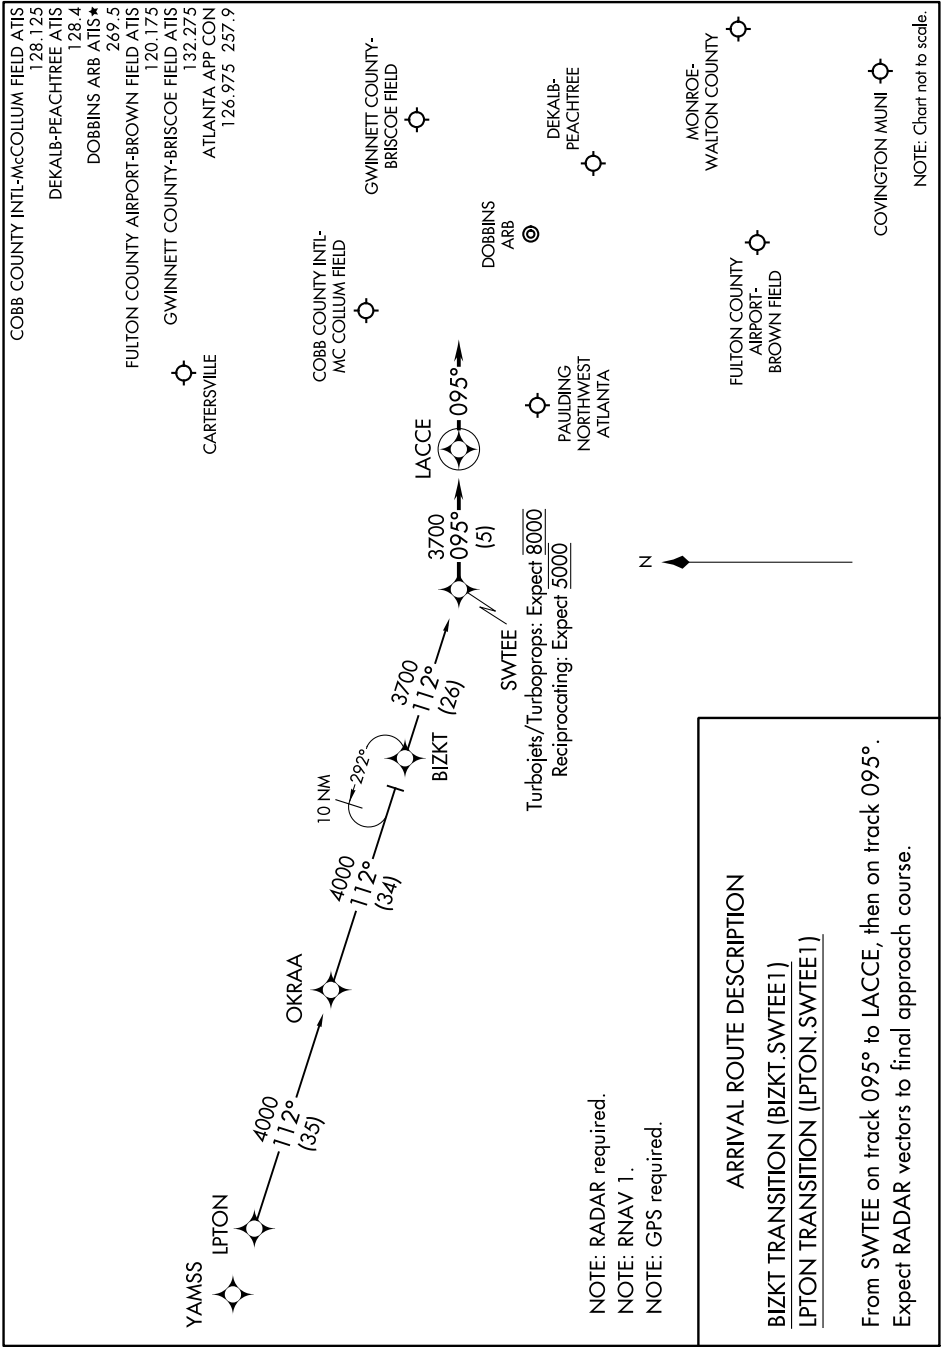

(SWTEE.SWTEE1) 16315

# SWTEE ONE ARRIVAL (RNAV)

ST-469 (FAA)

ATLANTA, GEORGIA

SE-4, 19 JUL 2018 to 16 AUG 2018

# SWTEE ONE ARRIVAL (RNAV)

(SWTEE.SWTEE1) 15SEP16

ATLANTA, GEORGIA

SE-4, 19 JUL 2018 to 16 AUG 2018