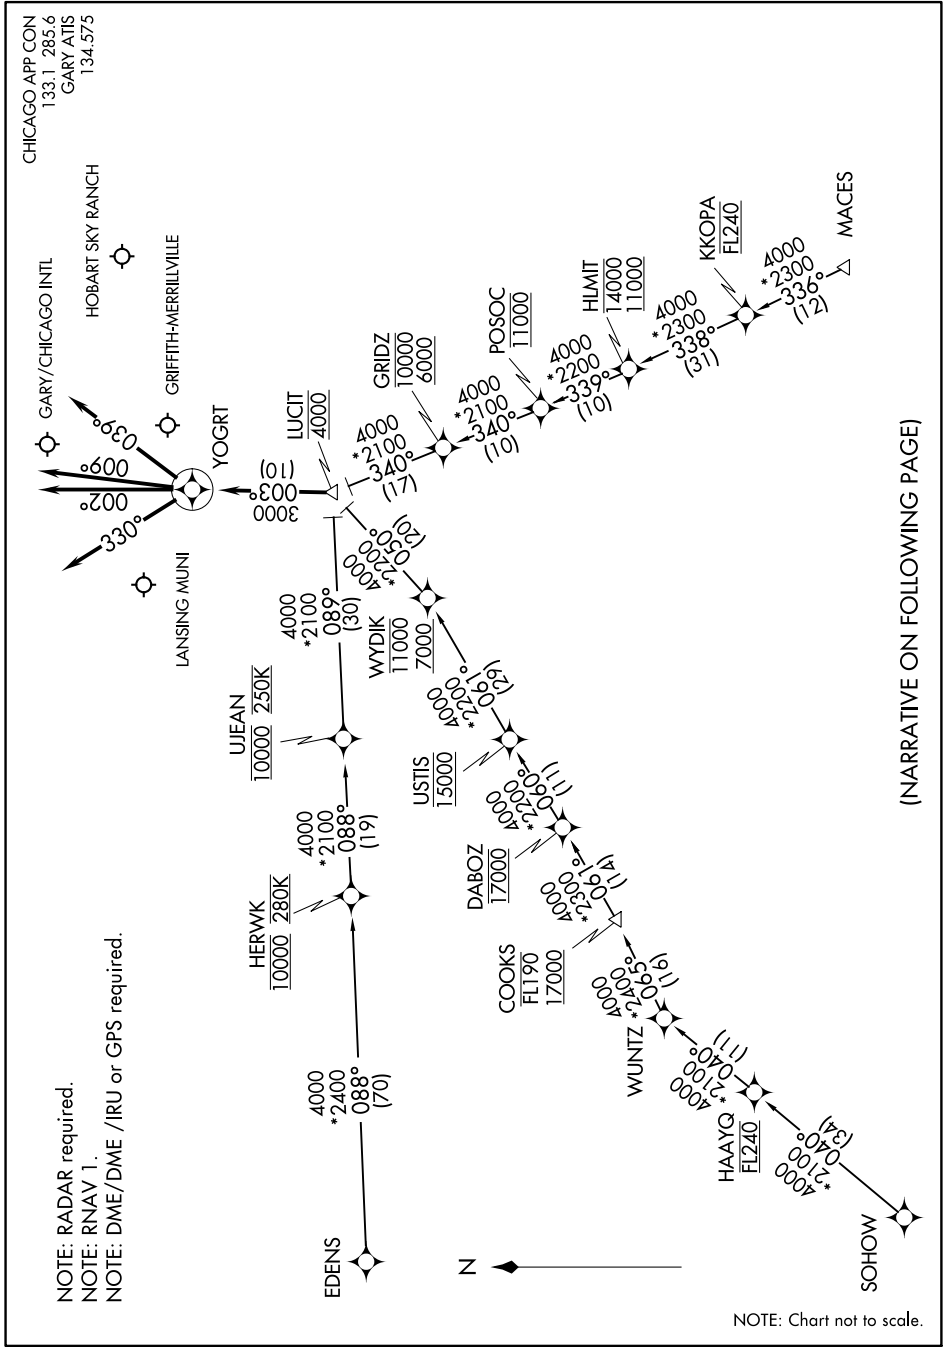

# LUCIT ONE ARRIVAL (RNAV)

EC-2, 19 JUL 2018 to 16 AUG 2018

(NARRATIVE ON FOLLOWING PAGE)

EC-2, 19 JUL 2018 to 16 AUG 2018

# LUCIT ONE ARRIVAL (RNAV)