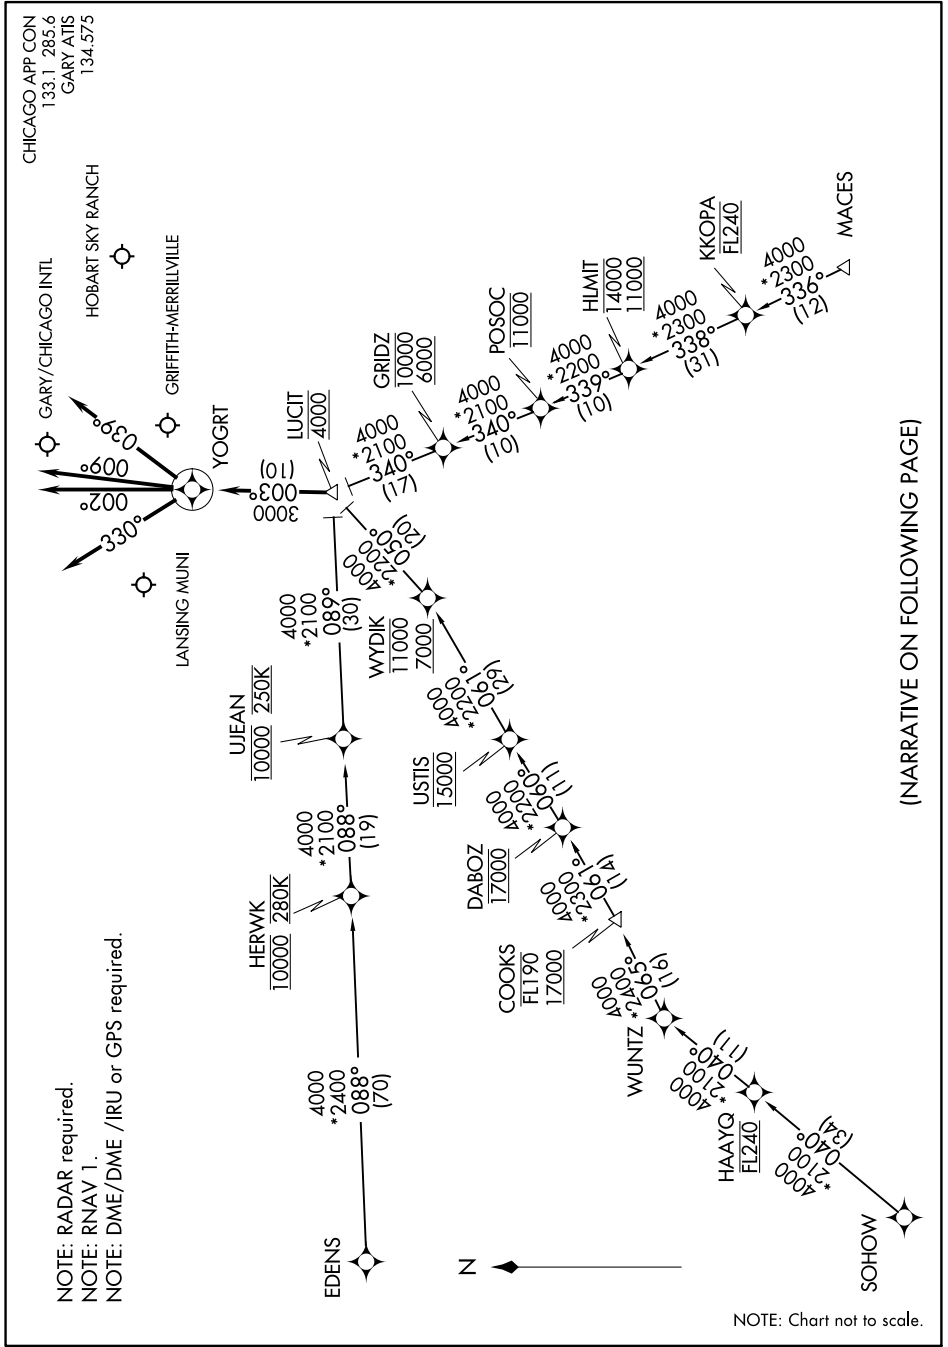

LUCIT ONE ARRIVAL (RNAV)

GARY, INDIANA

EC-2, 19 JUL 2018 to 16 AUG 2018

(NARRATIVE ON FOLLOWING PAGE)

LUCIT ONE ARRIVAL (RNAV)

GARY, INDIANA

EC-2, 19 JUL 2018 to 16 AUG 2018