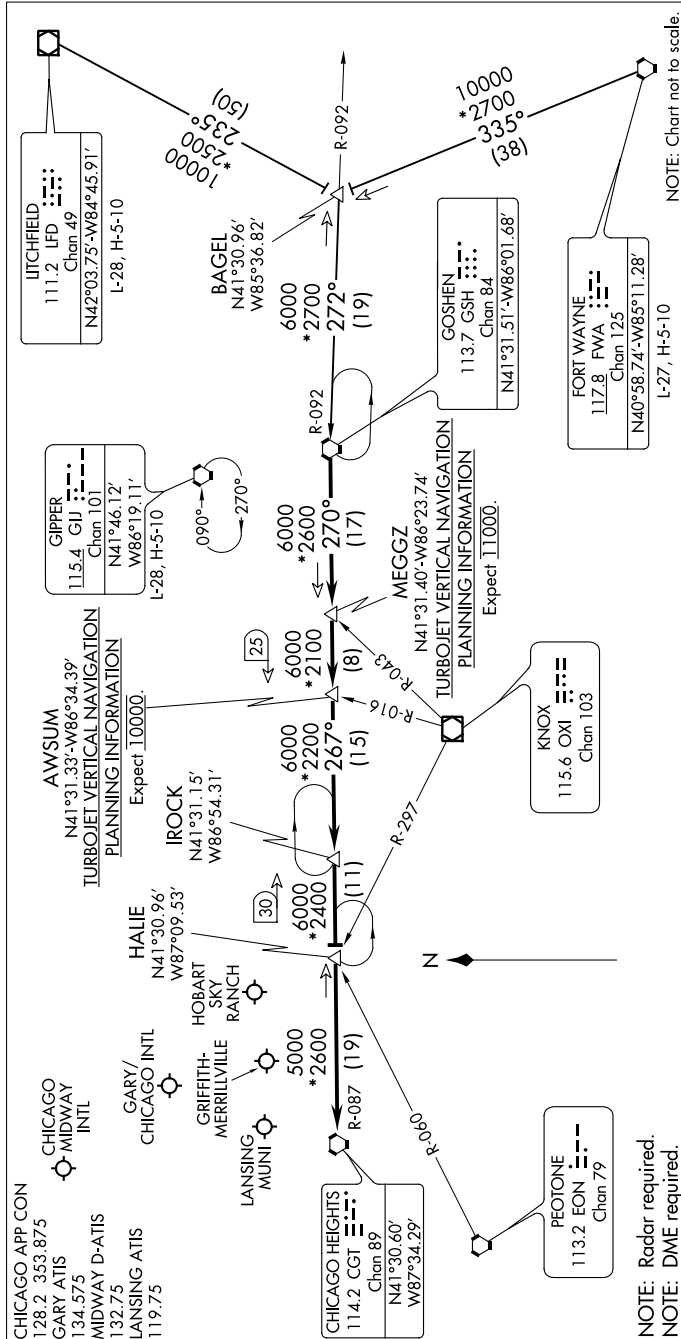

GOSHEN SEVEN ARRIVAL

EC-3, 13 SEP 2018 to 11 OCT 2018

ARRIVAL ROUTE DESCRIPTION

FORT WAYNE TRANSITION (FWA.GSH7): From over FWA VORTAC on FWA R-335 to BAGEL then on GSH R-092 to GSH VORTAC. Thence....

IITCHFIELD TRANSITION (LFD.GSH7): From over LFD VOR/DME on LFD R-235 to BAGEL then on GSH R-092 to GSH VORTAC. Thence....

....From over GSH VORTAC on GSH R-270 to MEGGZ, then on GSH R-270 to AWSUM, then on GSH R-270 and CGT R-087 to IROCK, then on CGT R-087 to HALIE INT, then on CGT R-087 to CGT VORTAC. Expect radar vectors to final approach course.

EC-3, 13 SEP 2018 to 11 OCT 2018

GOSHEN SEVEN ARRIVAL