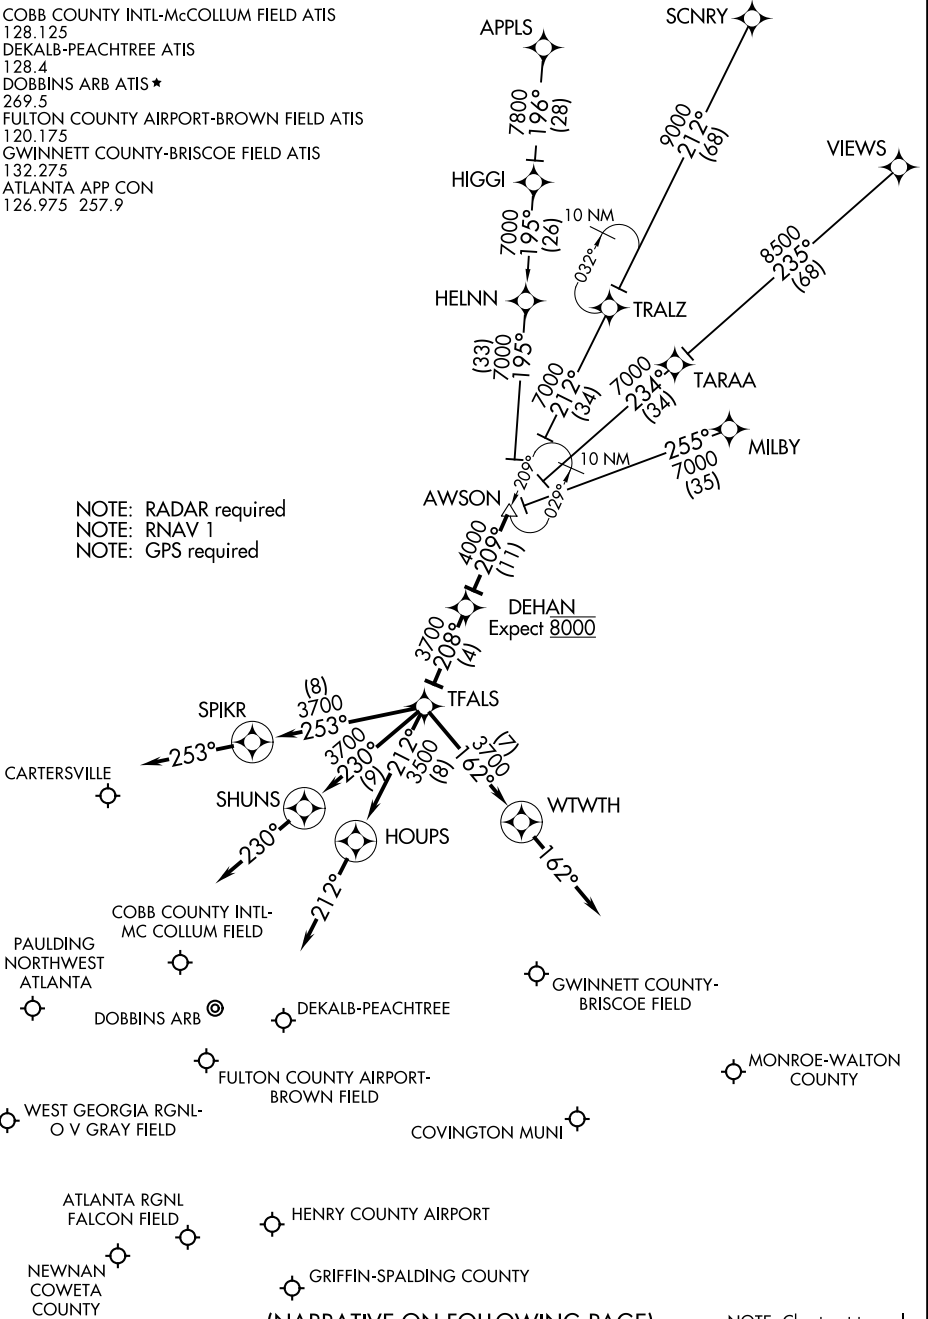

(AWSON.DEHAN1) 16315

# DEHAN ONE ARRIVAL (RNAV)

ST-469 (FAA)

ATLANTA, GEORGIA

COBB COUNTY INTL-McCOLLUM FIELD ATIS  
128.125  
DEKALB-PEACHTREE ATIS  
128.4  
DOBBINS ARB ATIS \*  
269.5  
FULTON COUNTY AIRPORT-BROWN FIELD ATIS  
120.175  
GWINNETT COUNTY-BRISCOE FIELD ATIS  
132.275  
ATLANTA APP CON  
126.975 257.9

NOTE: RADAR required  
NOTE: RNAV 1  
NOTE: GPS required

(NARRATIVE ON FOLLOWING PAGE)

NOTE: Chart not to scale.

# DEHAN ONE ARRIVAL (RNAV)

(AWSON.DEHAN1) 15SEP16

ATLANTA, GEORGIA

SE-4, 13 SEP 2018 to 11 OCT 2018

SE-4, 13 SEP 2018 to 11 OCT 2018