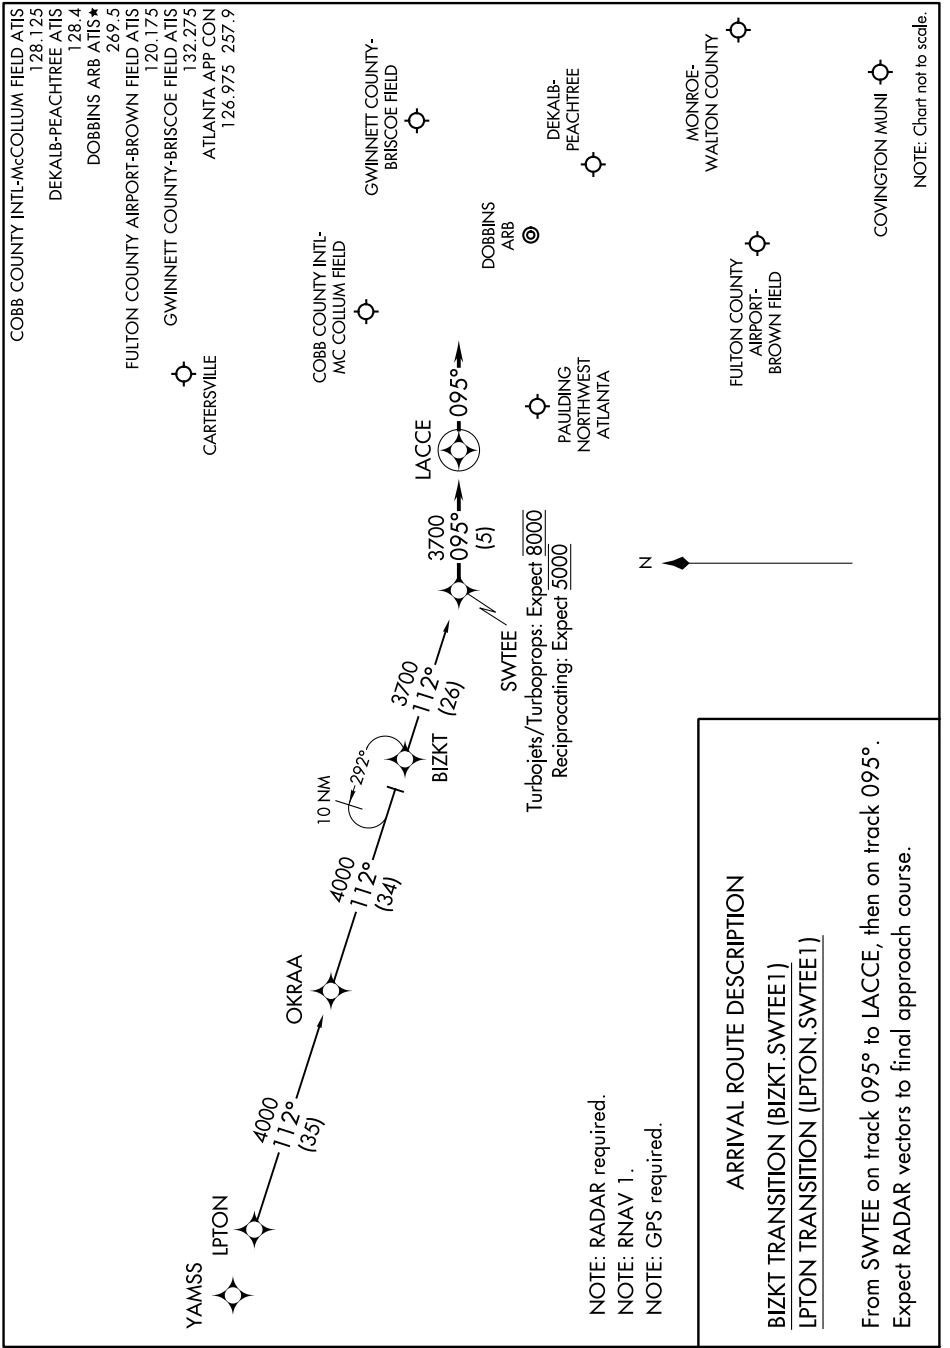

(SWTEE.SWTEE1) 16315

# SWTEE ONE ARRIVAL (RNAV)

ST-469 (FAA)

ATLANTA, GEORGIA

SE-4, 13 SEP 2018 to 11 OCT 2018

NOTE: Chart not to scale.

# SWTEE ONE ARRIVAL (RNAV)

(SWTEE.SWTEE1) 15SEP16

ATLANTA, GEORGIA

SE-4, 13 SEP 2018 to 11 OCT 2018