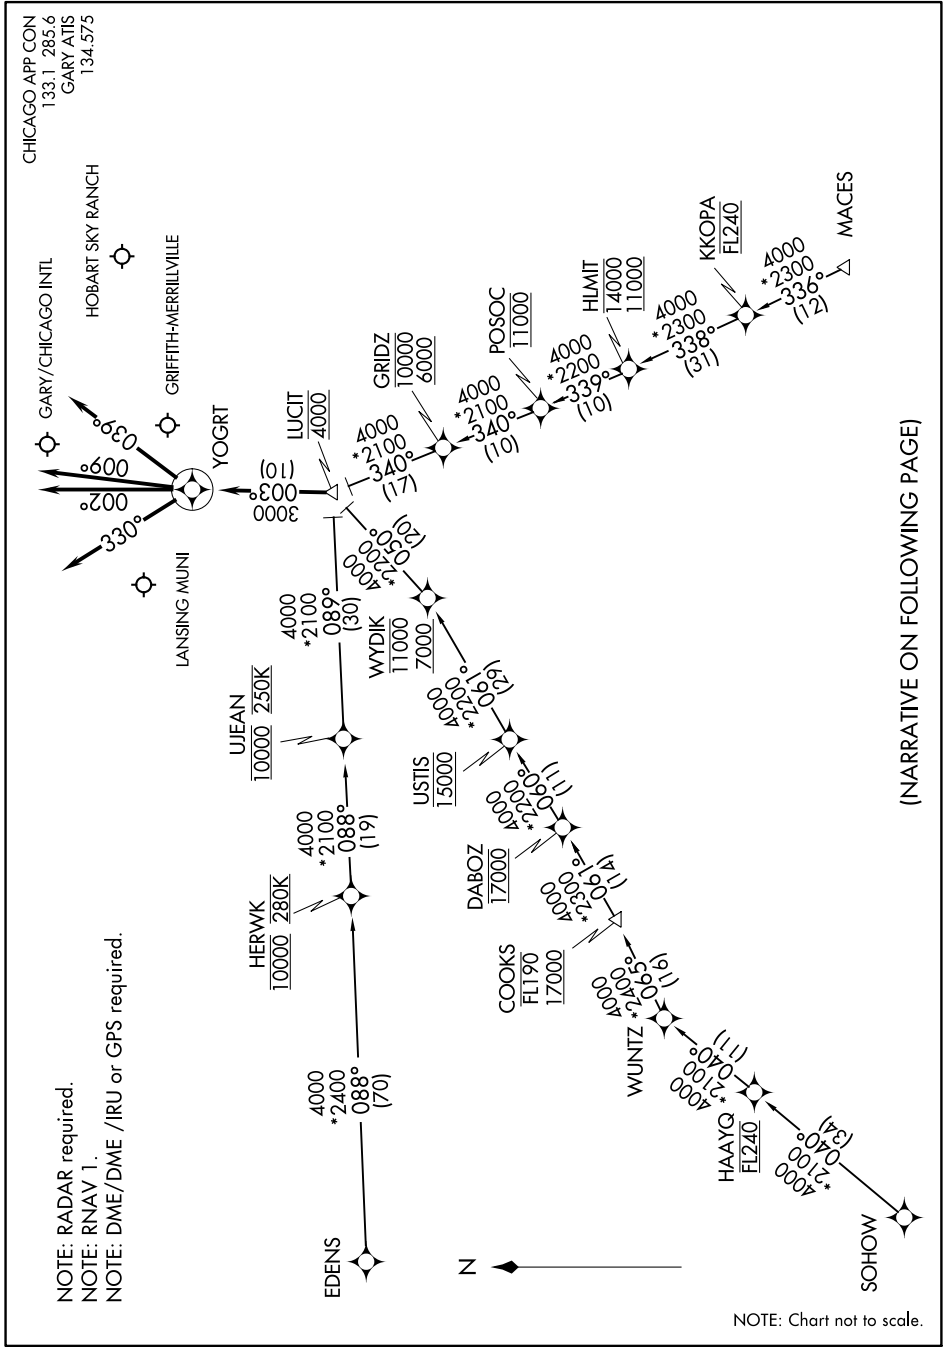

# LUCIT ONE ARRIVAL (RNAV)

GARY, INDIANA

EC-2, 13 SEP 2018 to 11 OCT 2018

(NARRATIVE ON FOLLOWING PAGE)

# LUCIT ONE ARRIVAL (RNAV)

GARY, INDIANA

EC-2, 13 SEP 2018 to 11 OCT 2018