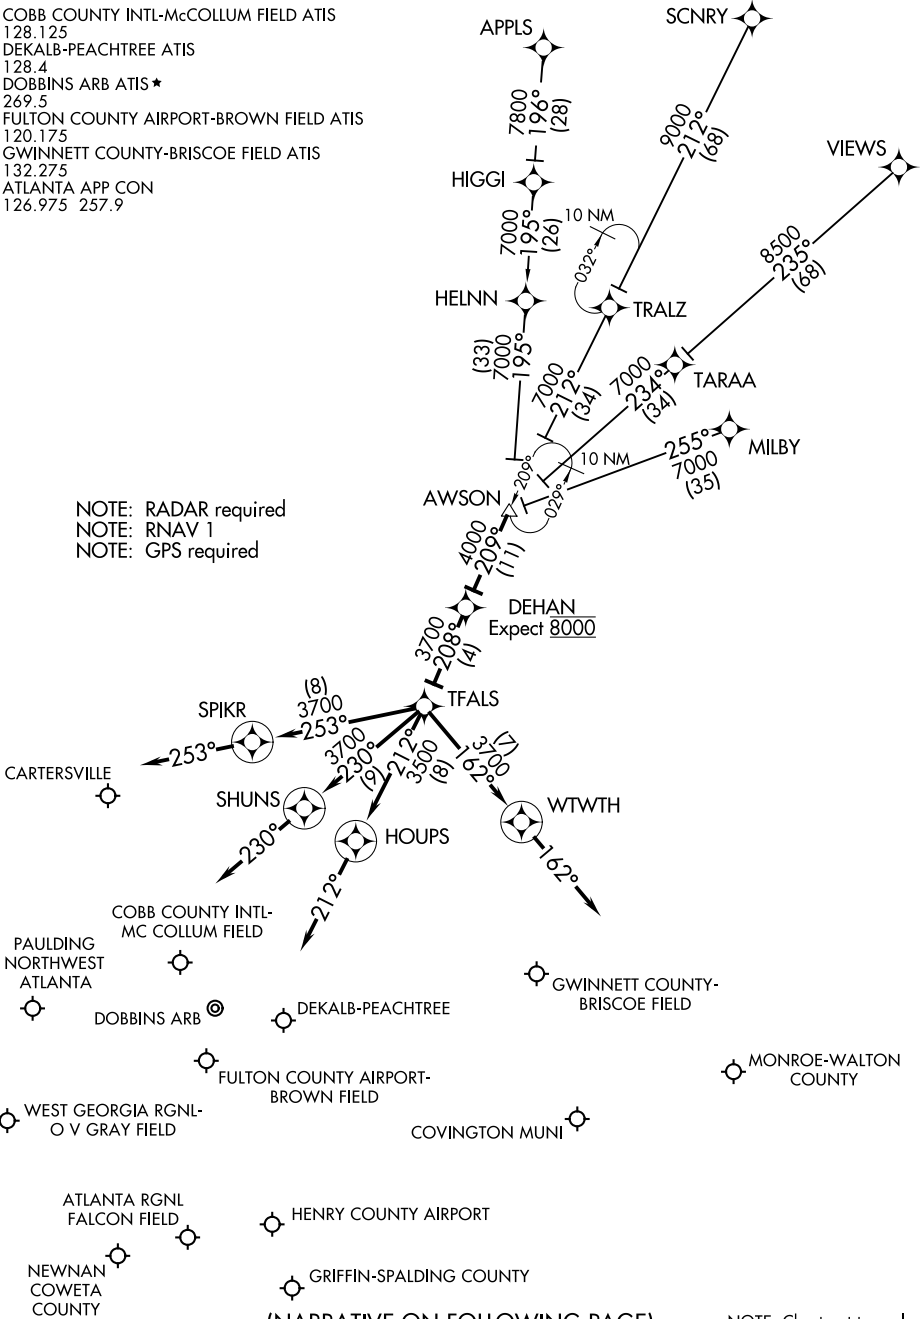

(AWSON.DEHAN1) 16315

DEHAN ONE ARRIVAL (RNAV)

ST-469 (FAA)

ATLANTA, GEORGIA

COBB COUNTY INTL-McCOLLUM FIELD ATIS
128.125
DEKALB-PEACHTREE ATIS
128.4
DOBBINS ARB ATIS *
269.5
FULTON COUNTY AIRPORT-BROWN FIELD ATIS
120.175
GWINNETT COUNTY-BRISCOE FIELD ATIS
132.275
ATLANTA APP CON
126.975 257.9

NOTE: RADAR required
NOTE: RNAV 1
NOTE: GPS required

(NARRATIVE ON FOLLOWING PAGE)

NOTE: Chart not to scale.

DEHAN ONE ARRIVAL (RNAV)

(AWSON.DEHAN1) 15SEP16

ATLANTA, GEORGIA

SE-4, 11 OCT 2018 to 08 NOV 2018

SE-4, 11 OCT 2018 to 08 NOV 2018