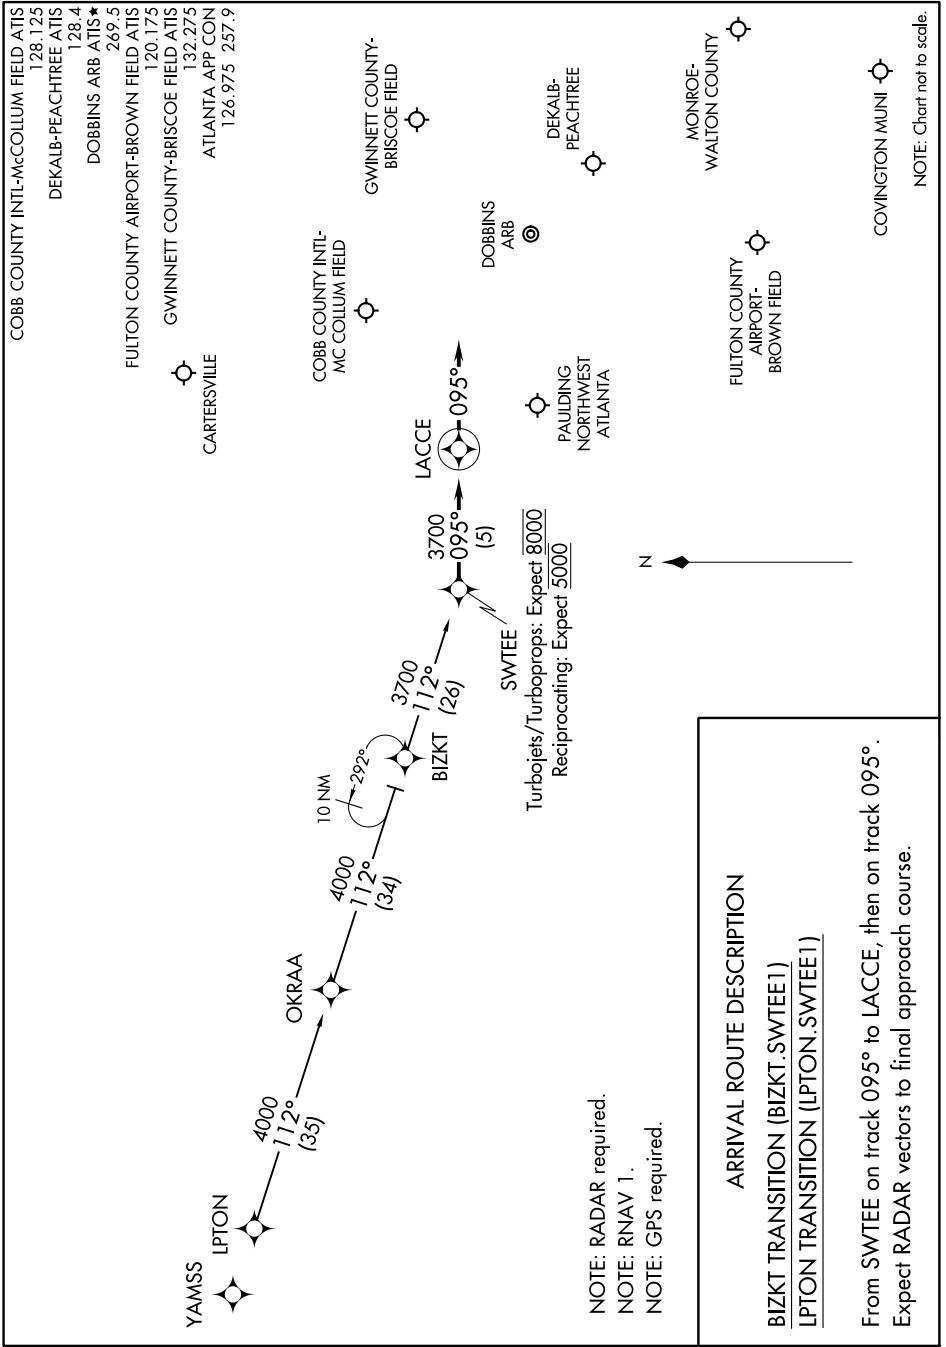

(SWTEE.SWTEE1) 16315

SWTEE ONE ARRIVAL (RNAV)

ST-469 (FAA)

ATLANTA, GEORGIA

SE-4, 11 OCT 2018 to 08 NOV 2018

SWTEE ONE ARRIVAL (RNAV)

(SWTEE.SWTEE1) 15SEP16

ATLANTA, GEORGIA

SE-4, 11 OCT 2018 to 08 NOV 2018