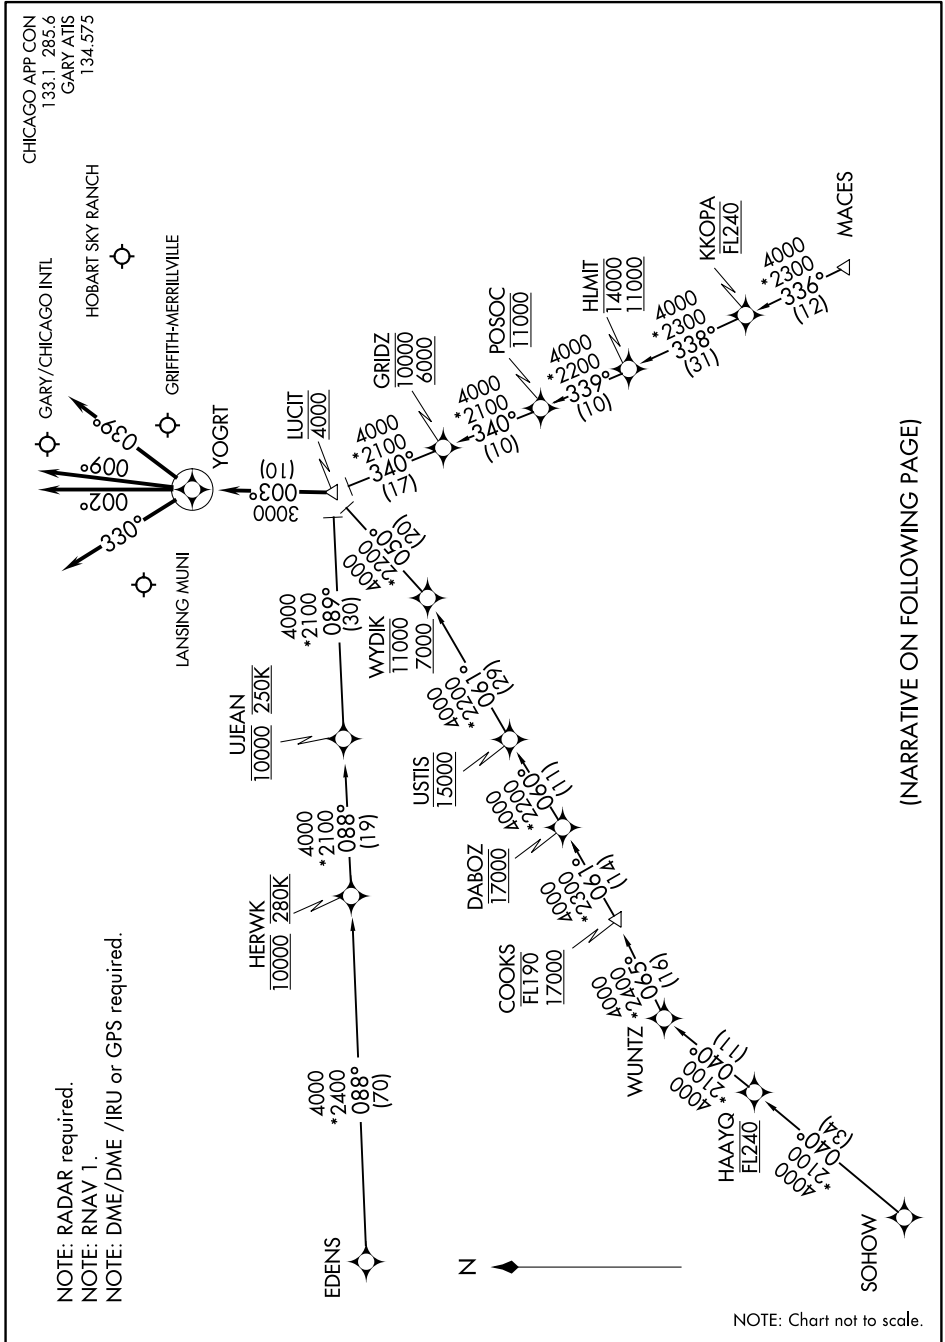

LUCIT ONE ARRIVAL (RNAV)

GARY, INDIANA

EC-2, 11 OCT 2018 to 08 NOV 2018

(NARRATIVE ON FOLLOWING PAGE)

LUCIT ONE ARRIVAL (RNAV)

GARY, INDIANA

EC-2, 11 OCT 2018 to 08 NOV 2018