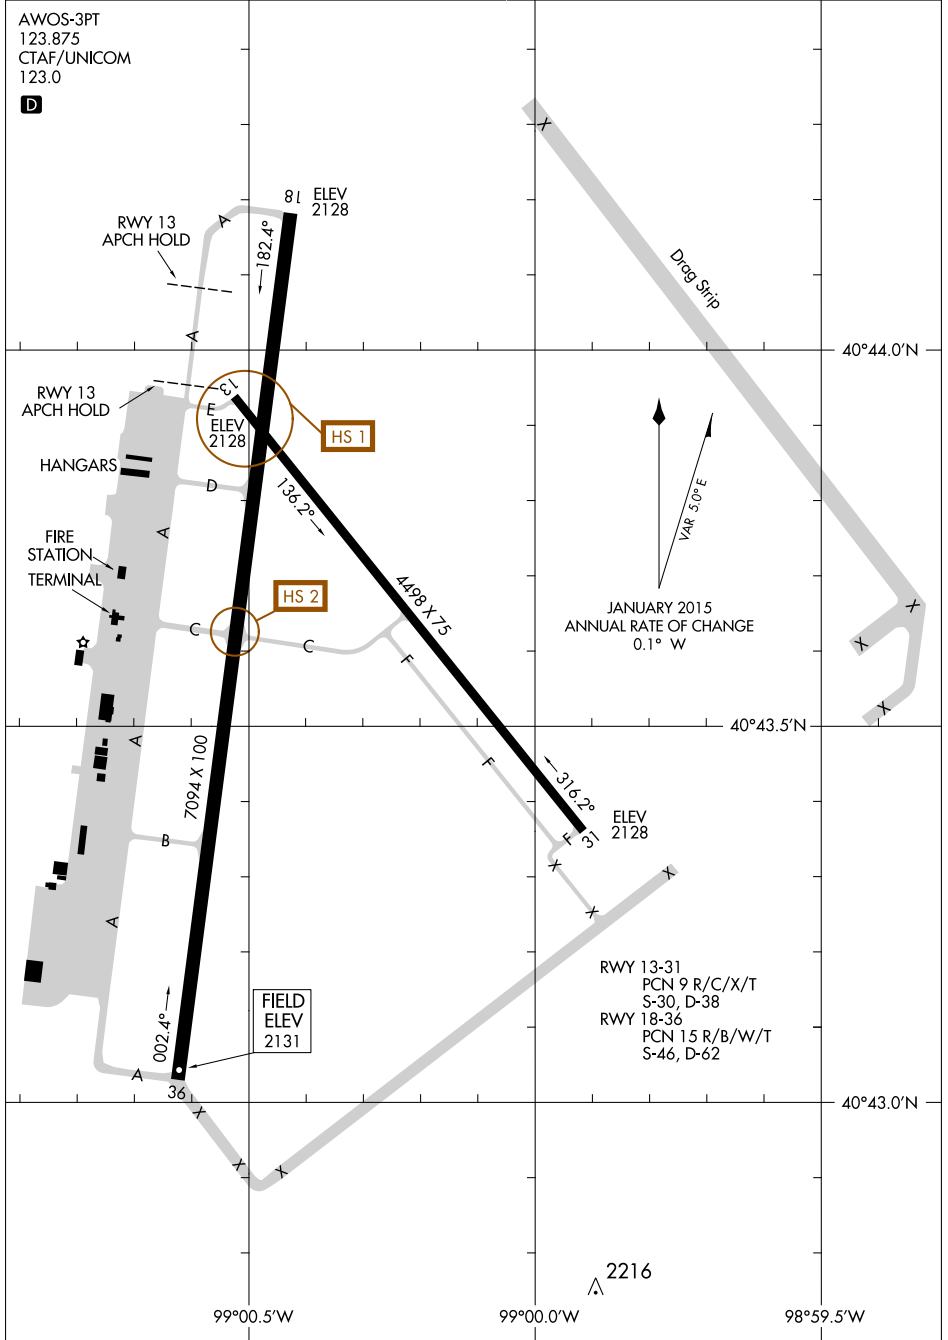

# AIRPORT DIAGRAM

AL-541 (FAA)

KEARNEY RGNL (E.A.R)  
KEARNEY, NEBRASKA

AWOS-3PT  
123.875  
CTAF/UNICOM  
123.0

NC-2: 08 NOV 2018 to 06 DEC 2018

NC-2: 08 NOV 2018 to 06 DEC 2018

# AIRPORT DIAGRAM

18256

KEARNEY, NEBRASKA  
KEARNEY RGNL (E.A.R)