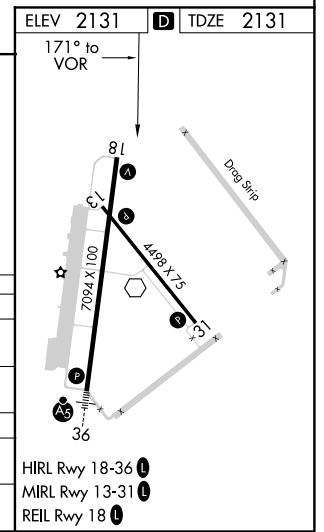

VOR EAR 111.2	APP CRS 171°	Rwy Idg TDZE Apt Elev	7094 2131 2131
-------------------------	------------------------	-----------------------------	---

VOR RWY 18
KEARNEY RGNL (EAR)

▽ MISSED APPROACH: Climb to 3900 then right turn direct EAR VOR and hold.

AWOS-3PT 123.875	MINNEAPOLIS CENTER 119.4 278.8	UNICOM 123.0 (CTAF)
----------------------------	--	-------------------------------

CATEGORY	A	B	C	D
S-18	2720-1	589 (600-1)	2720-1½ 589 (600-1½)	2720-1¾ 589 (600-1¾)
CIRCLING	2720-1	589 (600-1)	2720-1½ 589 (600-1½)	2720-2 589 (600-2)
OKPIE MINIMUMS				
S-18	2580-1	449 (500-1)	2580-1¼ 449 (500-1¼)	2580-1½ 449 (500-1½)
CIRCLING	2600-1	469 (500-1)	2600-1½ 469 (500-1½)	2700-2 569 (600-2)