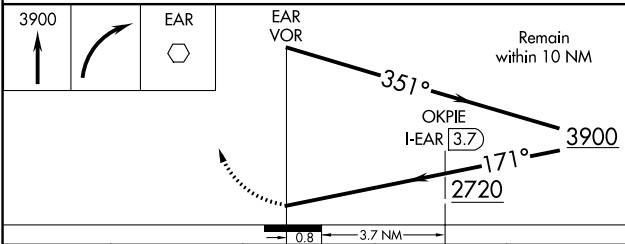

VOR EAR 111.2	APP CRS 171°	Rwy Idg TDZE Apt Elev	7094 2131 2131
-------------------------	------------------------	-----------------------------	---

VOR RWY 18
KEARNEY RGNL (EAR)

▽ MISSED APPROACH: Climb to 3900 then right turn direct EAR VOR and hold.

AWOS-3PT 123.875	MINNEAPOLIS CENTER 119.4 278.8	UNICOM 123.0 (CTAF)
----------------------------	--	-------------------------------

CATEGORY	A	B	C	D
S-18	2720-1	589 (600-1)	2720-1½ 589 (600-1½)	2720-1¾ 589 (600-1¾)
CIRCLING	2720-1	589 (600-1)	2720-1½ 589 (600-1½)	2720-2 589 (600-2)
OKPIE MINIMUMS				
S-18	2580-1	449 (500-1)	2580-1¼ 449 (500-1¼)	2580-1½ 449 (500-1½)
CIRCLING	2600-1	469 (500-1)	2600-1½ 469 (500-1½)	2700-2 569 (600-2)