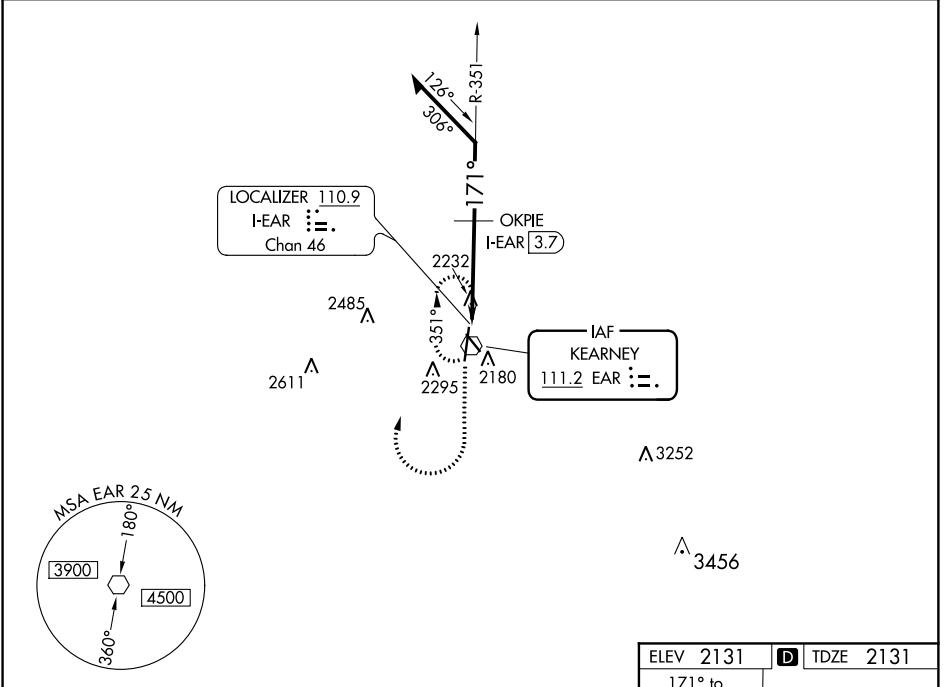

VOR EAR 111.2	APP CRS 171°	Rwy Idg TDZE Apt Elev	7094 2131 2131
-------------------------	------------------------	-----------------------------	---

VOR RWY 18
KEARNEY RGNL (EAR)

▽ MISSED APPROACH: Climb to 3900 then right turn direct EAR VOR and hold.

AWOS-3PT 123.875	MINNEAPOLIS CENTER 119.4 278.8	UNICOM 123.0 (CTAF)
----------------------------	--	-------------------------------

CATEGORY	A	B	C	D
S-18	2720-1	589 (600-1)	2720-1½ 589 (600-1½)	2720-1¾ 589 (600-1¾)
CIRCLING	2720-1	589 (600-1)	2720-1½ 589 (600-1½)	2720-2 589 (600-2)
OKPIE MINIMUMS				
S-18	2580-1	449 (500-1)	2580-1¼ 449 (500-1¼)	2580-1½ 449 (500-1½)
CIRCLING	2600-1	469 (500-1)	2600-1½ 469 (500-1½)	2700-2 569 (600-2)

NC-2: 08 NOV 2018 to 06 DEC 2018

NC-2: 08 NOV 2018 to 06 DEC 2018