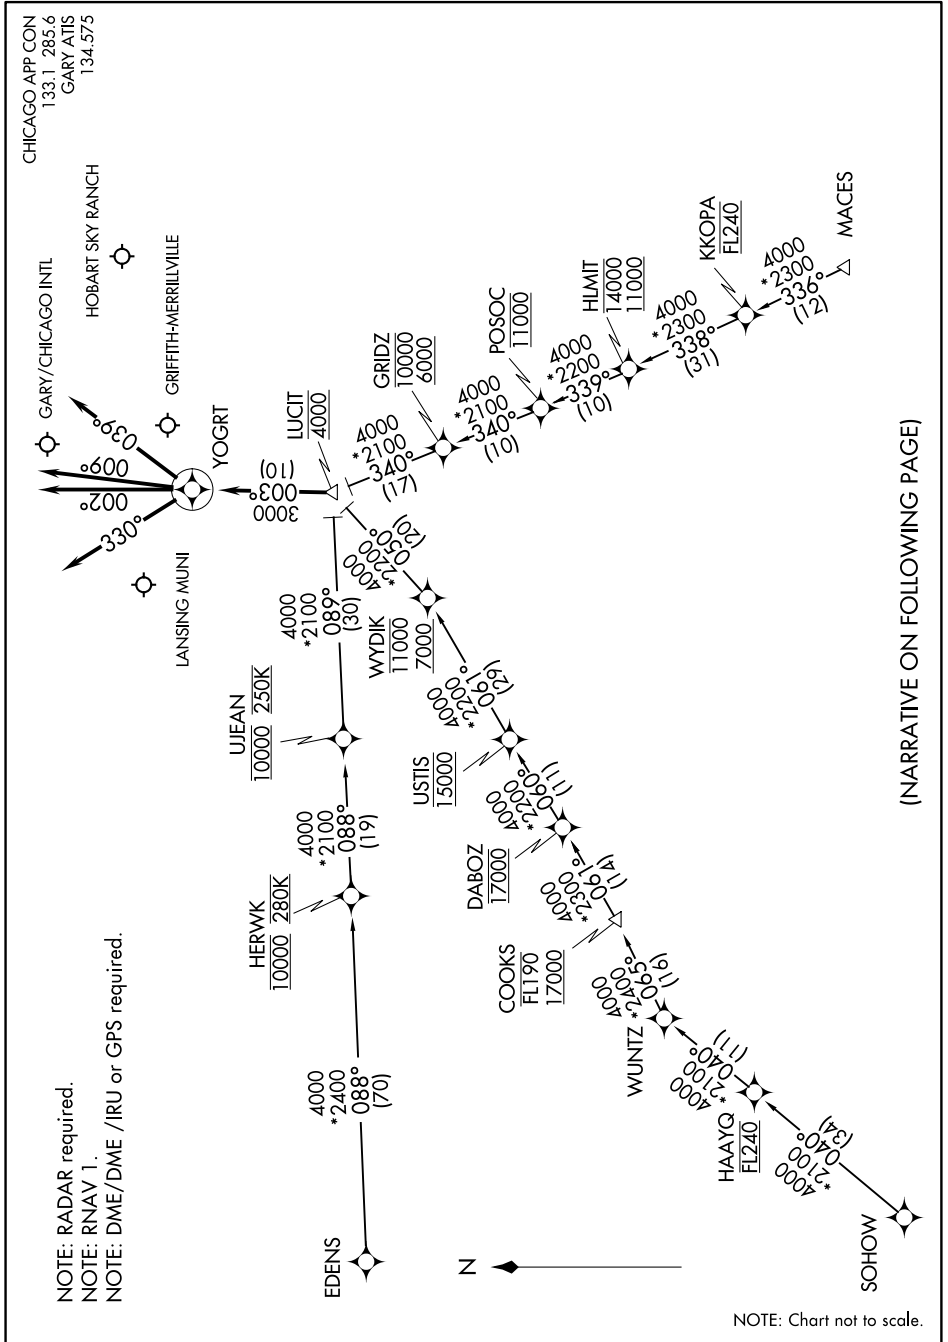

# LUCIT ONE ARRIVAL (RNAV)

GARY, INDIANA

EC-2, 08 NOV 2018 to 06 DEC 2018

(NARRATIVE ON FOLLOWING PAGE)

# LUCIT ONE ARRIVAL (RNAV)

GARY, INDIANA

EC-2, 08 NOV 2018 to 06 DEC 2018