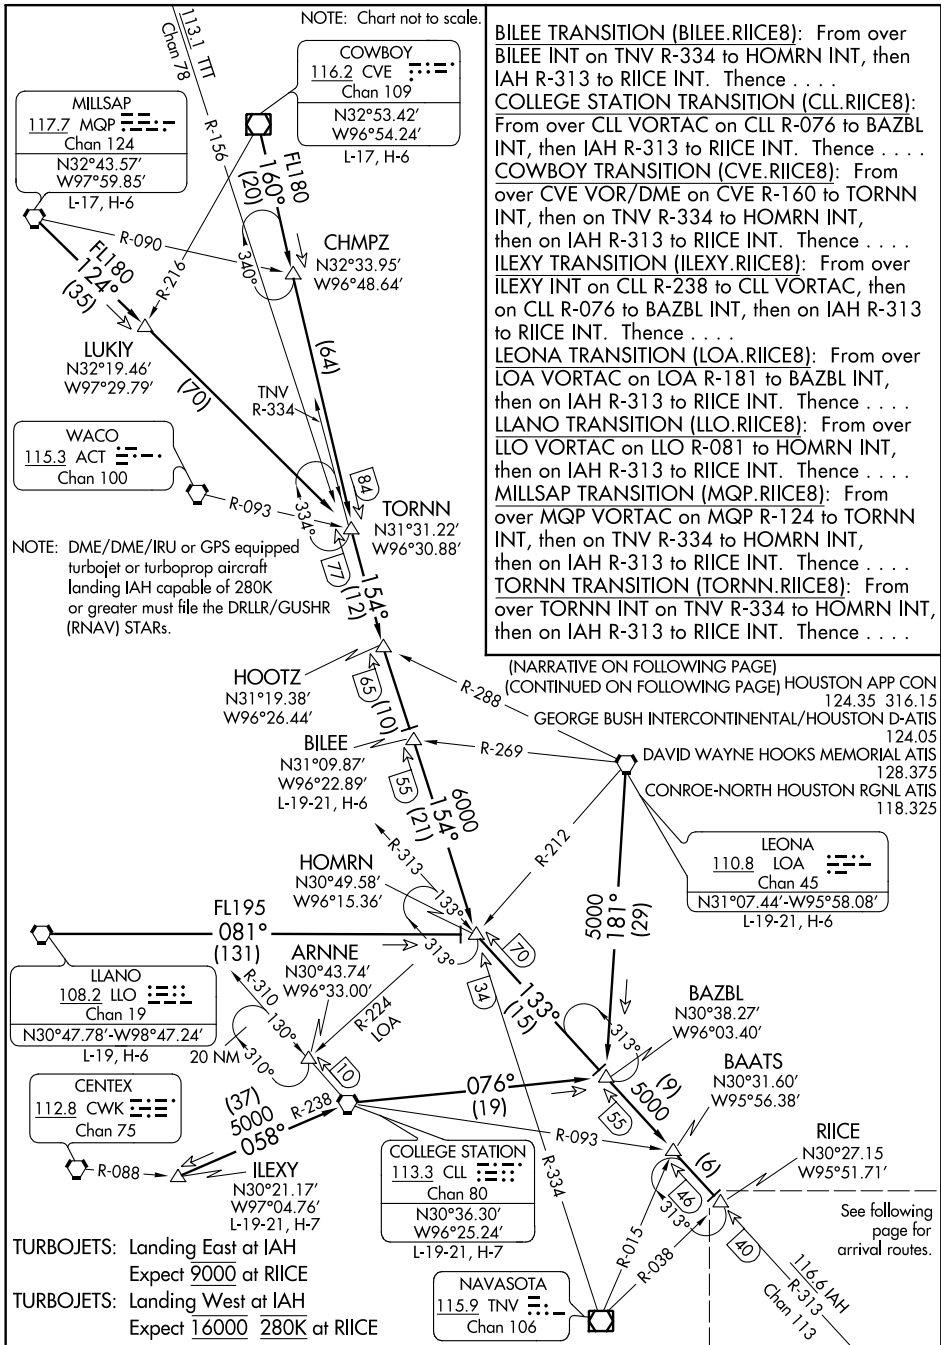

RIICE EIGHT ARRIVAL

Transition Routes

HOUSTON, TEXAS

SC-5, 08 NOV 2018 to 06 DEC 2018

SC-5, 08 NOV 2018 to 06 DEC 2018

RIICE EIGHT ARRIVAL

Transition Routes

HOUSTON, TEXAS