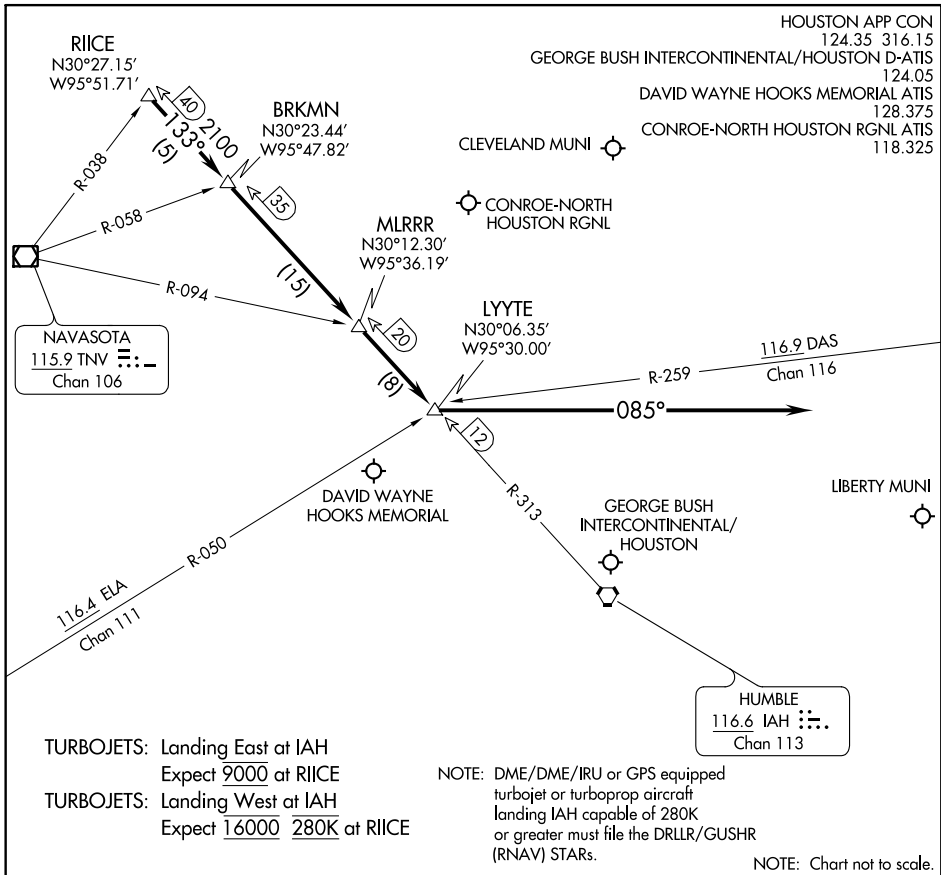

## Arrival Routes

HOUSTON, TEXAS

SC-5, 08 NOV 2018 to 06 DEC 2018

SC-5, 08 NOV 2018 to 06 DEC 2018

### ARRIVAL ROUTE DESCRIPTION

#### GEORGE BUSH INTERCONTINENTAL/HOUSTON (IAH):

.... From over RIICE INT on IAH R-313 to BRKMN INT, to MLRRR INT, to LYYTE INT.

## Arrival Routes

HOUSTON, TEXAS