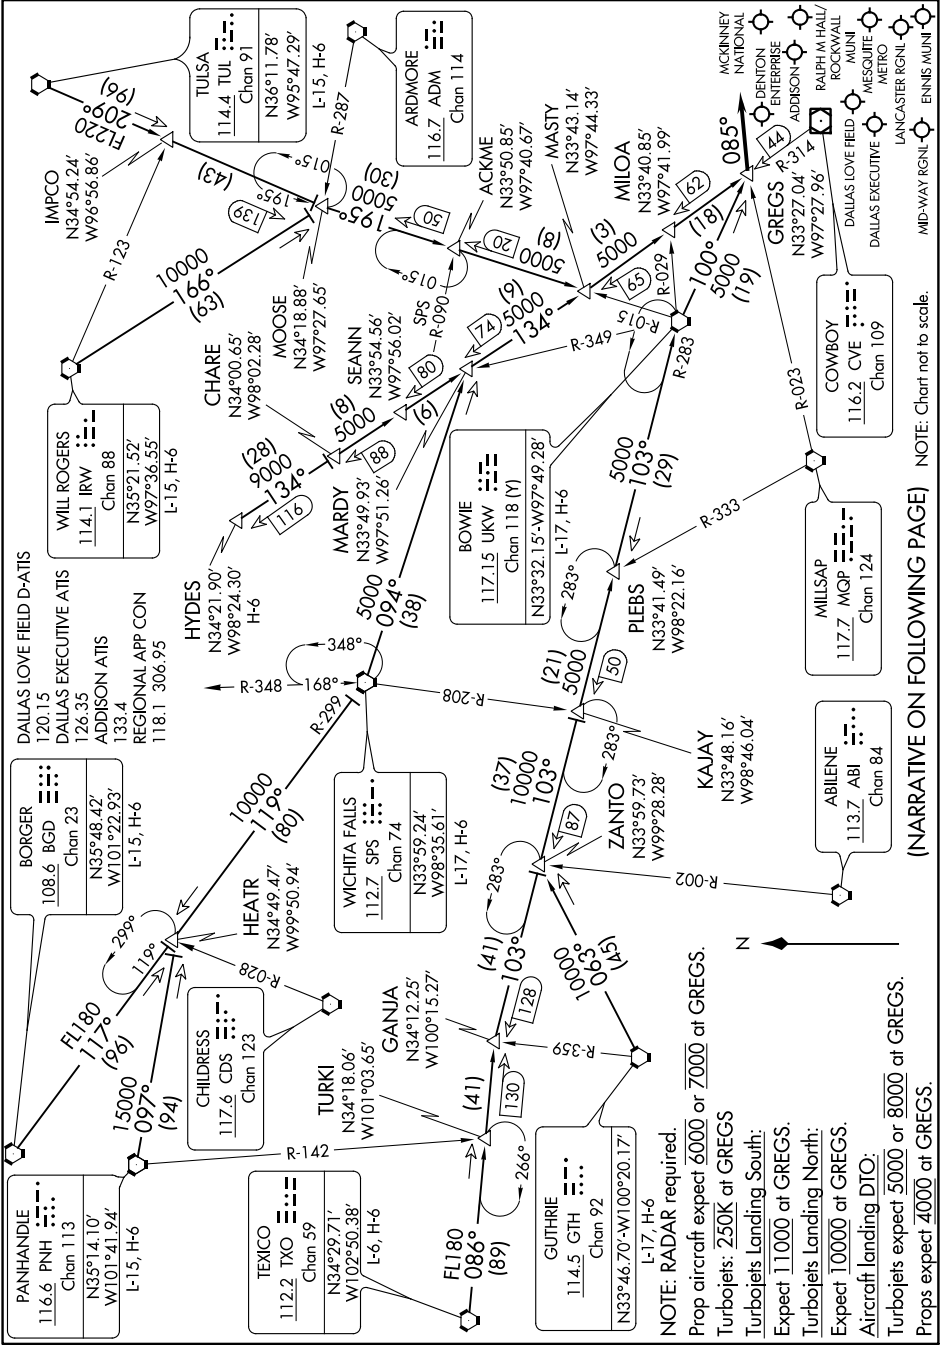

GREGS EIGHT ARRIVAL

DALLAS-FT. WORTH, TEXAS

SC-2. 03 JAN 2019 to 31 JAN 2019

(NARRATIVE ON FOLLOWING PAGE) NOTE: Chart not to scale.

SC-2. 03 JAN 2019 to 31 JAN 2019

GREGS EIGHT ARRIVAL

DALLAS-FT. WORTH, TEXAS