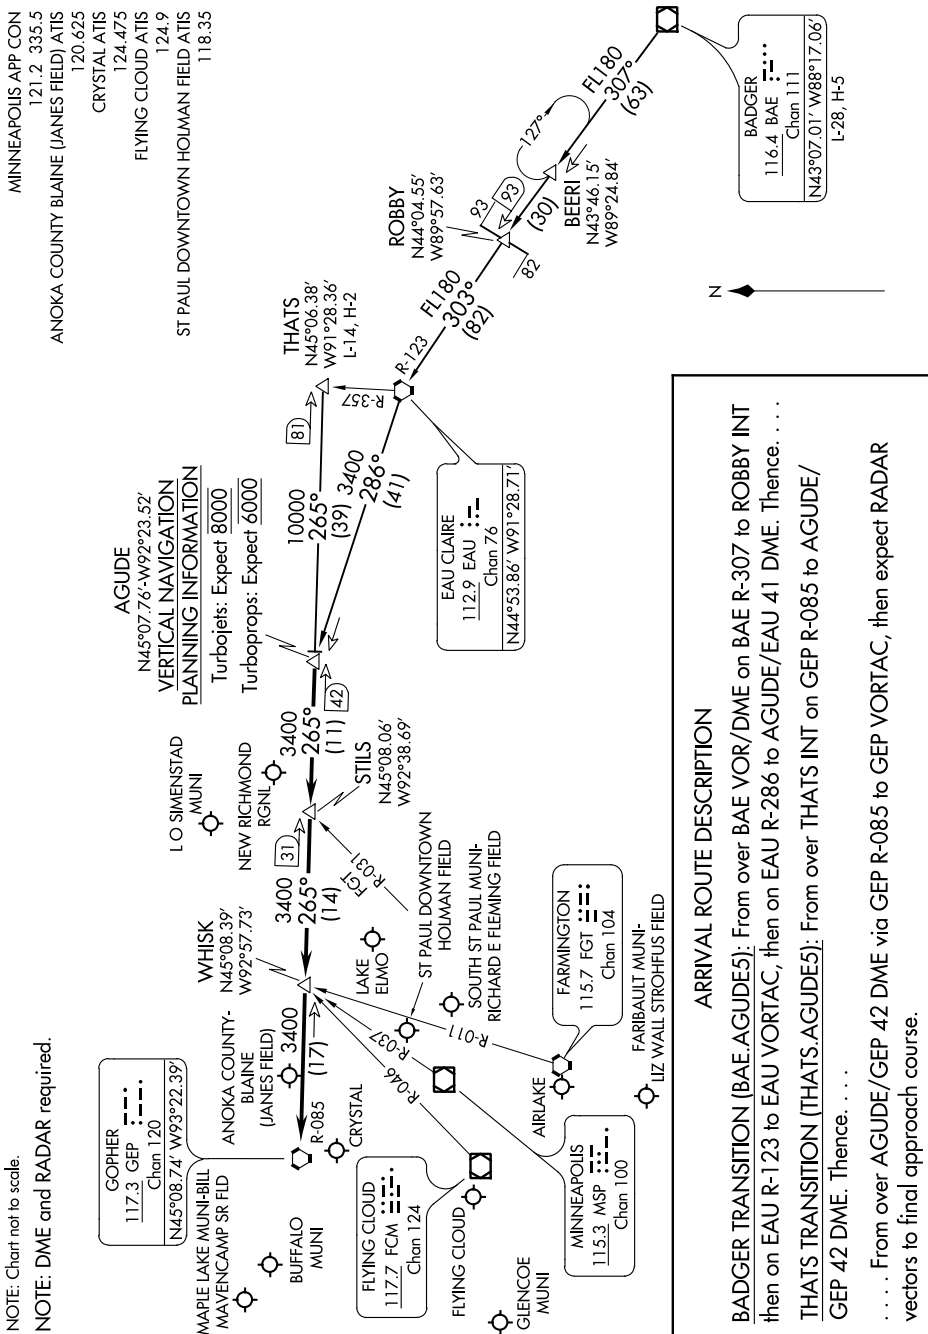

AGUDE FIVE ARRIVAL

AL-263 (FAA)

MINNEAPOLIS-ST PAUL, MINNESOTA

61 JUN 13 10 31 JAN 2010 10 10 31 JAN 2010

AGUDE FIVE ARRIVAL