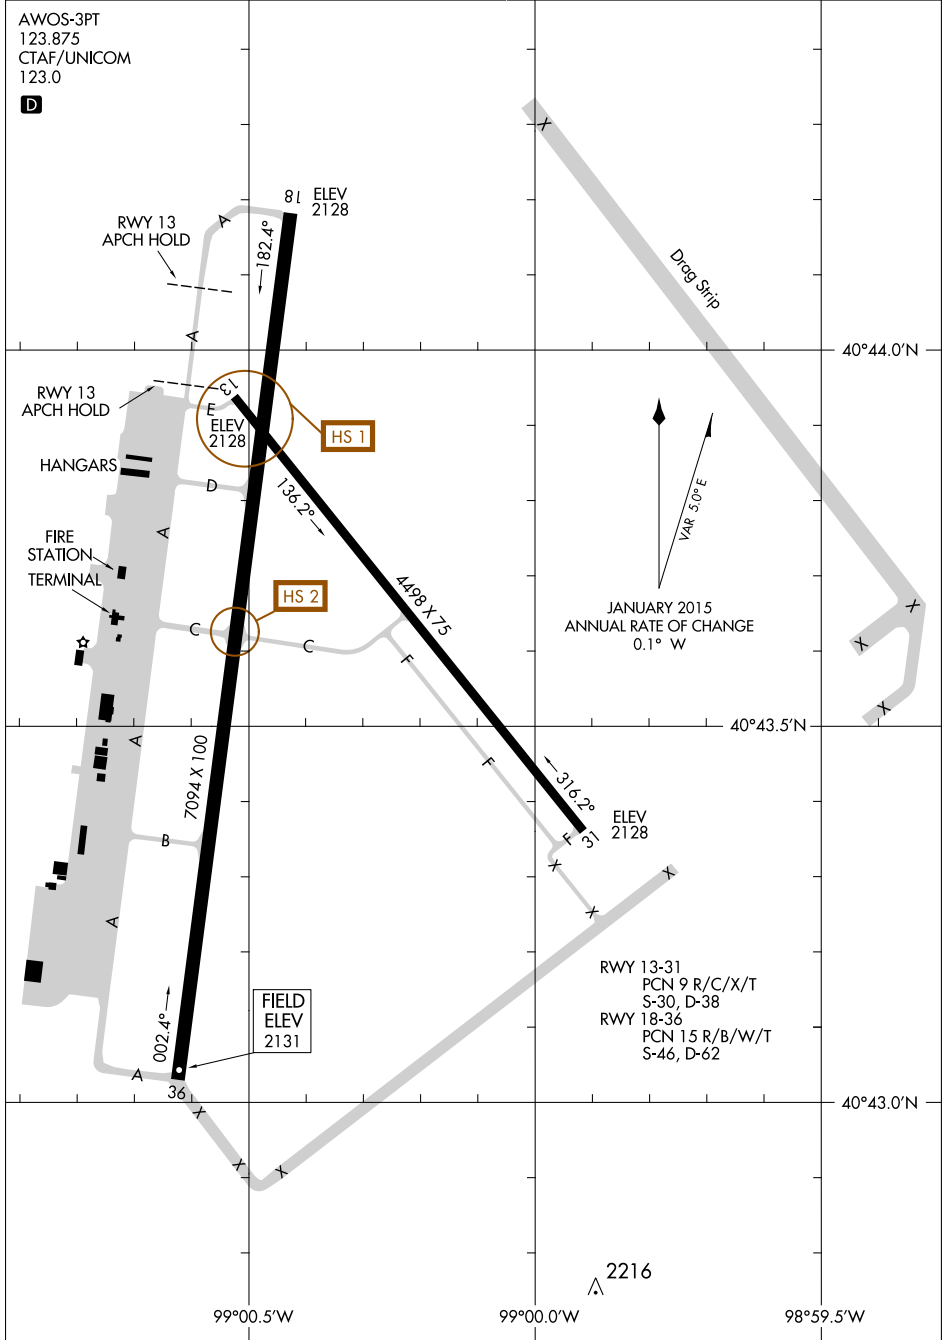

18256

AIRPORT DIAGRAM

AL-541 (FAA)

KEARNEY RGNL (EAR)
KEARNEY, NEBRASKA

AWOS-3PT
123.875
CTAF/UNICOM
123.0

D

NC-2, 03 JAN 2019 to 31 JAN 2019

NC-2, 03 JAN 2019 to 31 JAN 2019

AIRPORT DIAGRAM

18256

KEARNEY, NEBRASKA
KEARNEY RGNL (EAR)