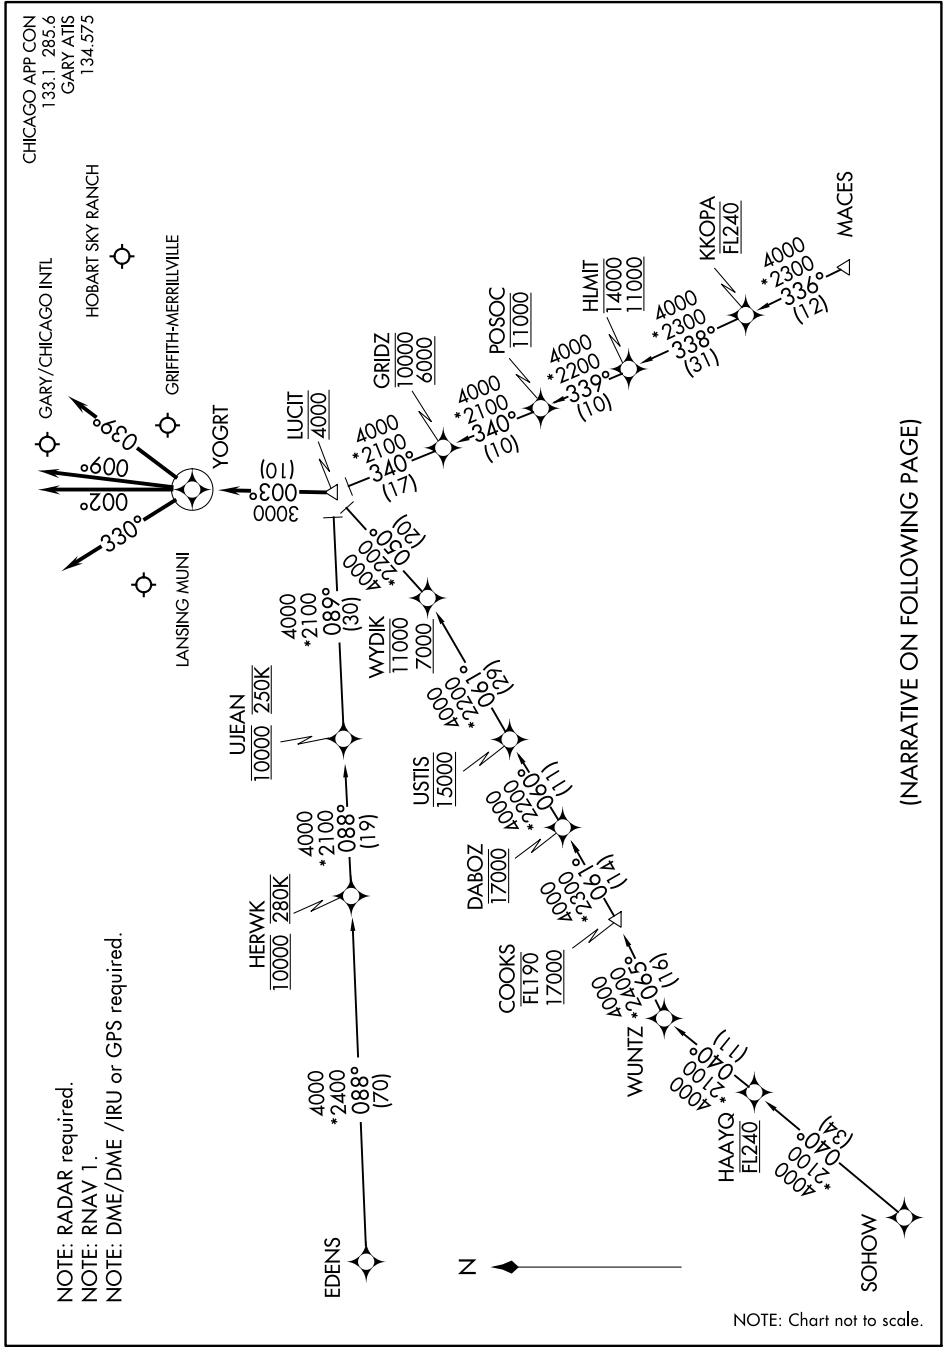

LUCIT ONE ARRIVAL (RNAV)

GARY, INDIANA

EC-2, 03 JAN 2019 to 31 JAN 2019

(NARRATIVE ON FOLLOWING PAGE)

LUCIT ONE ARRIVAL (RNAV)

GARY, INDIANA

EC-2, 03 JAN 2019 to 31 JAN 2019