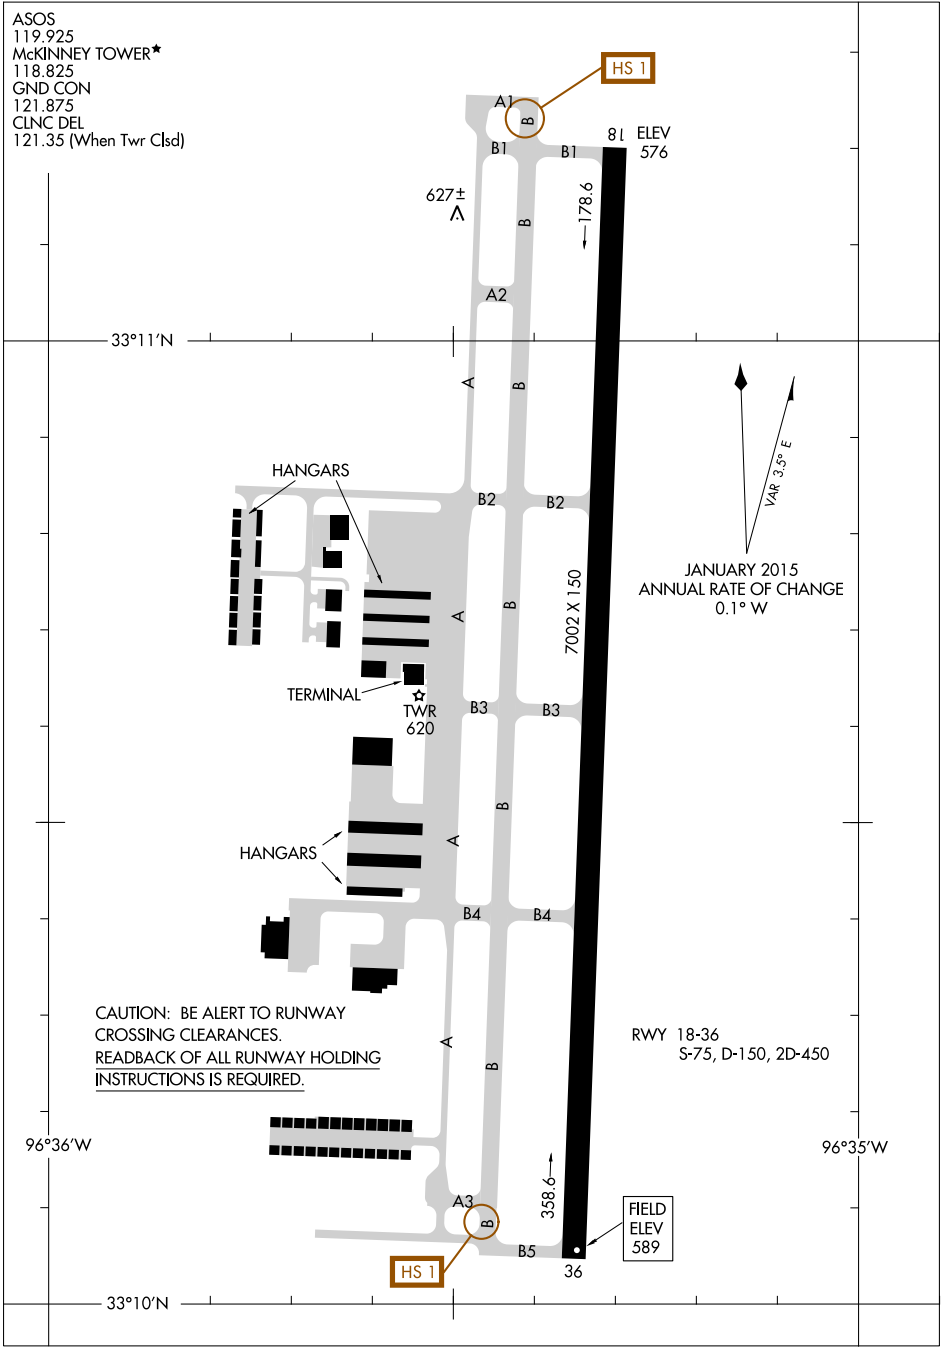

AIRPORT DIAGRAM

AL-6644 (FAA)

MCKINNEY NATIONAL (TKI)
DALLAS, TEXAS

ASOS
 119.925
 MCKINNEY TOWER*
 118.825
 GND CON
 121.875
 CLNC DEL
 121.35 (When Twr Clsd)

SC-2, 03 JAN 2019 to 31 JAN 2019

SC-2, 03 JAN 2019 to 31 JAN 2019

CAUTION: BE ALERT TO RUNWAY
 CROSSING CLEARANCES.
 READBACK OF ALL RUNWAY HOLDING
 INSTRUCTIONS IS REQUIRED.

AIRPORT DIAGRAM

DALLAS, TEXAS
MCKINNEY NATIONAL (TKI)