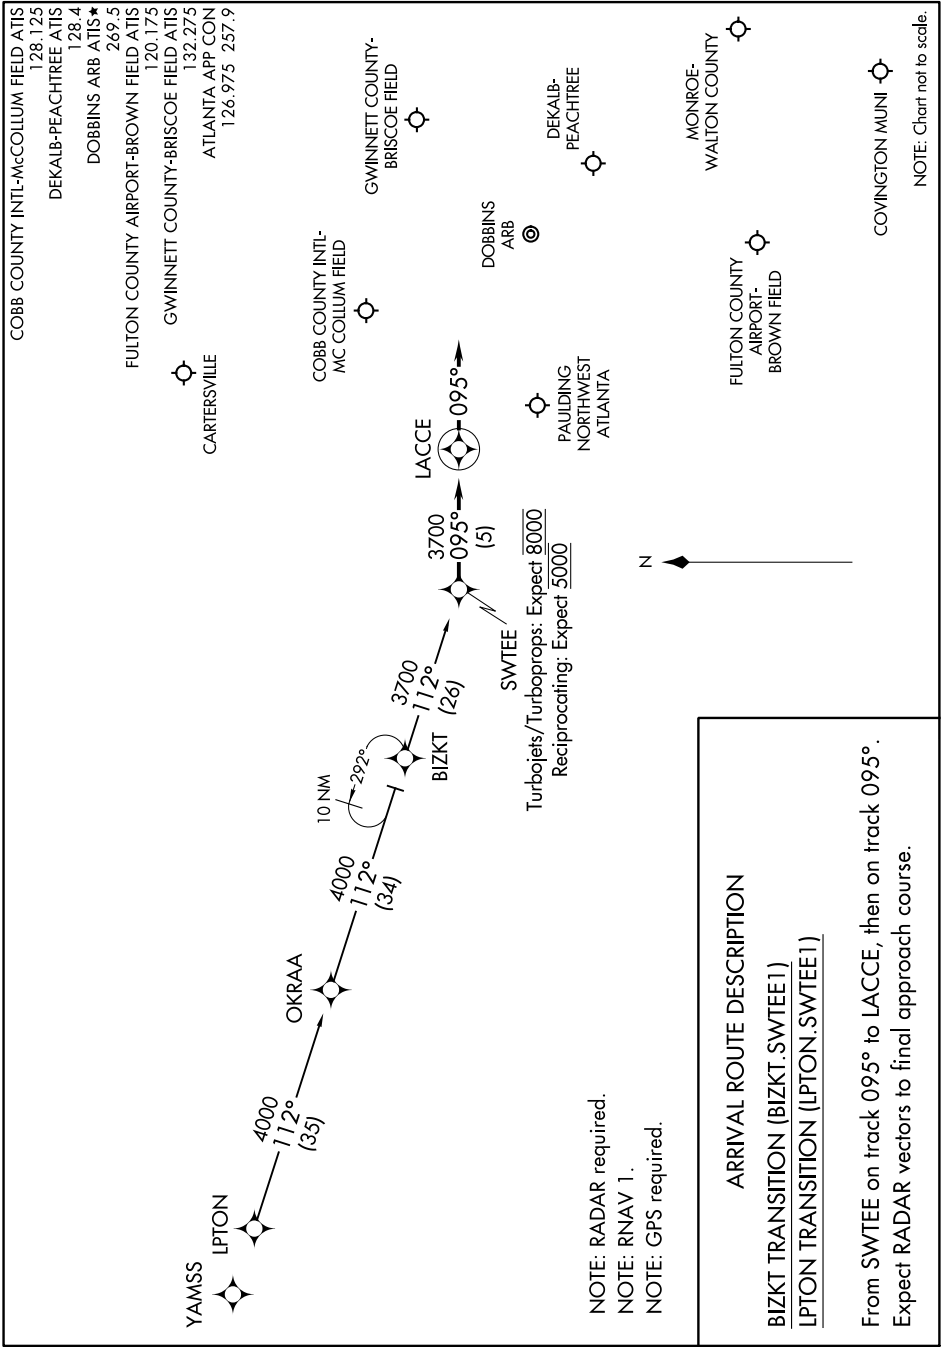

(SWTEE.SWTEE1) 16315

SWTEE ONE ARRIVAL (RNAV)

ST-469 (FAA)

ATLANTA, GEORGIA

SE-4, 31 JAN 2019 to 28 FEB 2019

SE-4, 31 JAN 2019 to 28 FEB 2019

SWTEE ONE ARRIVAL (RNAV)

(SWTEE.SWTEE1) 15SEP16

ATLANTA, GEORGIA