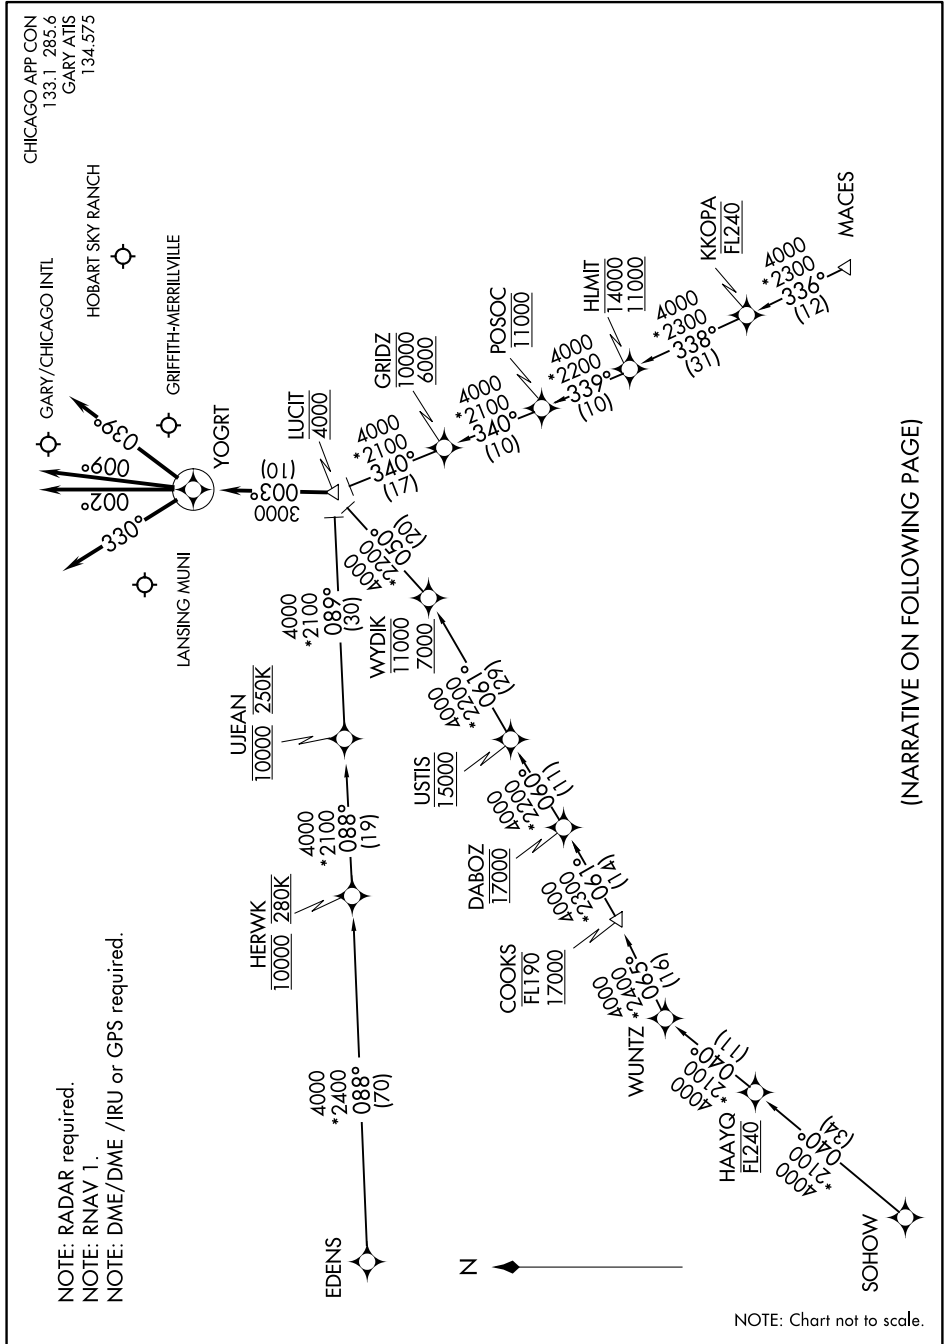

# LUCIT ONE ARRIVAL (RNAV)

GARY, INDIANA

EC-2, 31 JAN 2019 to 28 FEB 2019

(NARRATIVE ON FOLLOWING PAGE)

# LUCIT ONE ARRIVAL (RNAV)

GARY, INDIANA

EC-2, 31 JAN 2019 to 28 FEB 2019