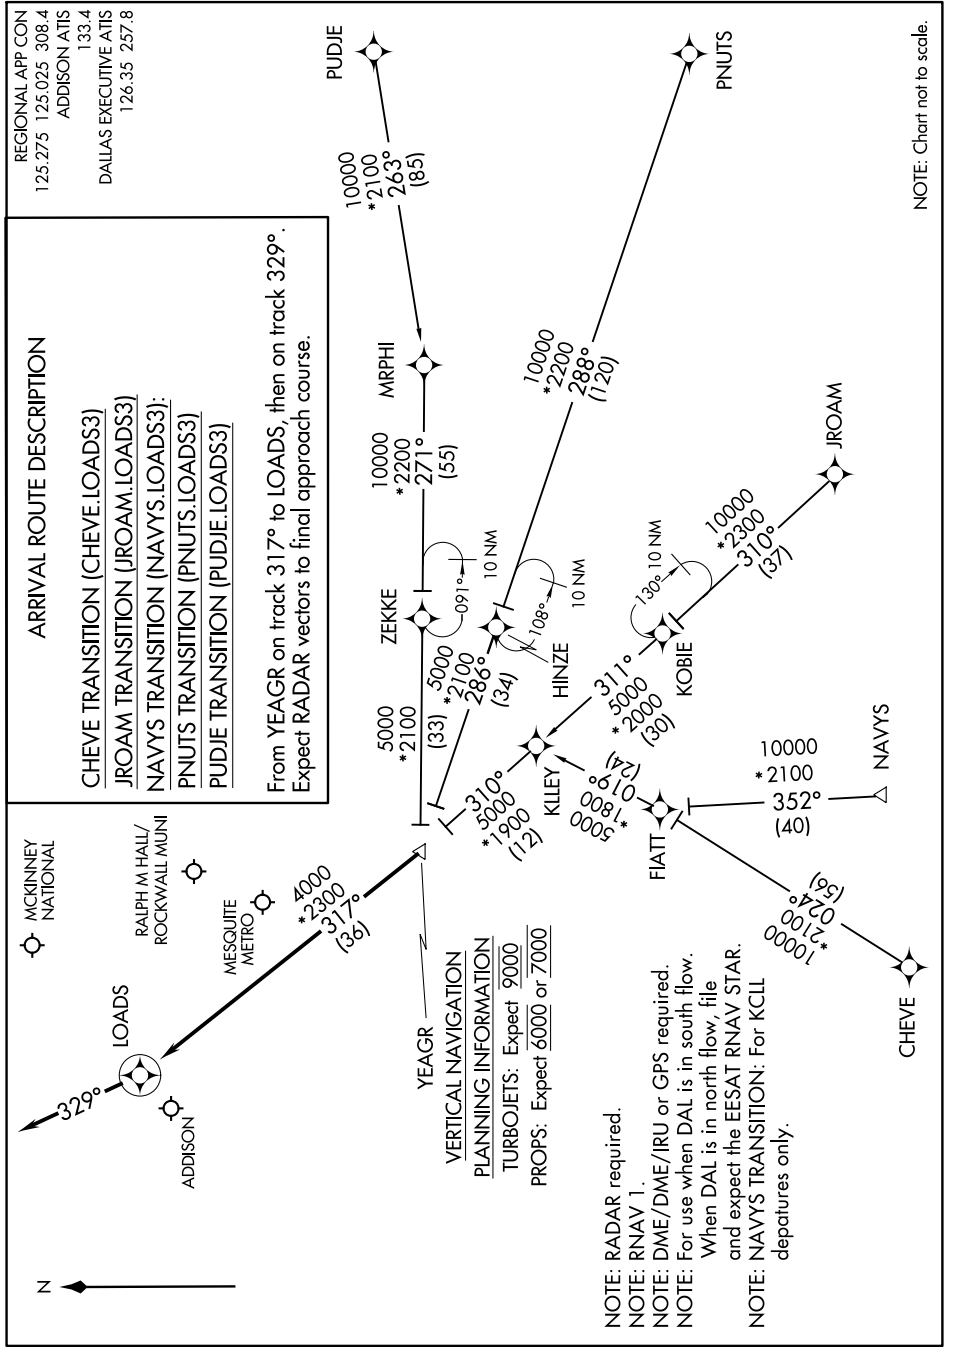

# LOADS THREE ARRIVAL (RNAV)

SC-2, 31 JAN 2019 to 28 FEB 2019