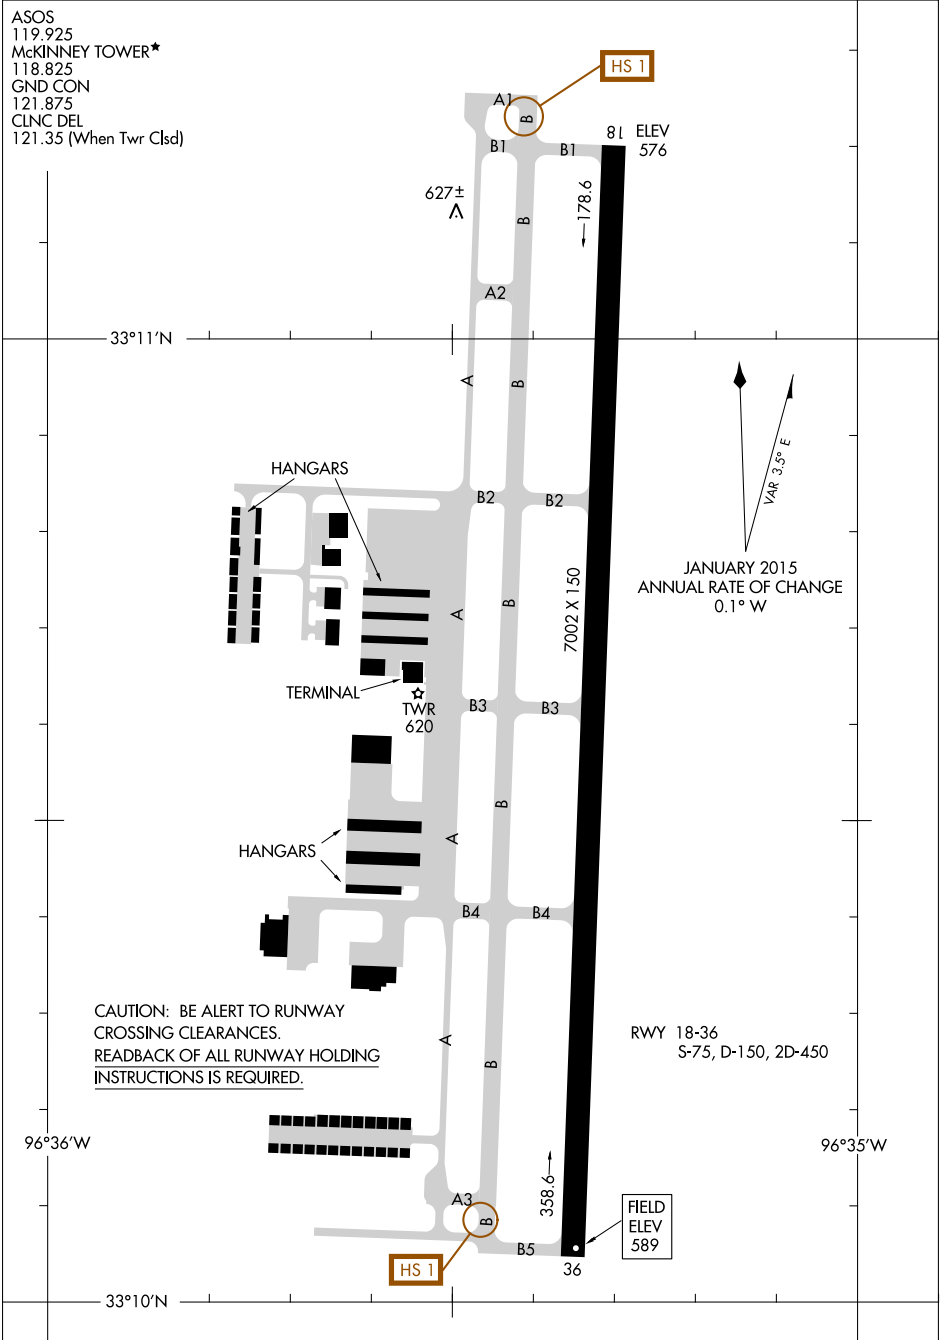

18200

AIRPORT DIAGRAM

AL-6644 (FAA)

MCKINNEY NATIONAL (TKI)
DALLAS, TEXAS

ASOS
119.925
MCKINNEY TOWER*
118.825
GND CON
121.875
CLNC DEL
121.35 (When Twr Clsd)

SC-2, 31 JAN 2019 to 28 FEB 2019

SC-2, 31 JAN 2019 to 28 FEB 2019

AIRPORT DIAGRAM

18200

DALLAS, TEXAS
MCKINNEY NATIONAL (TKI)