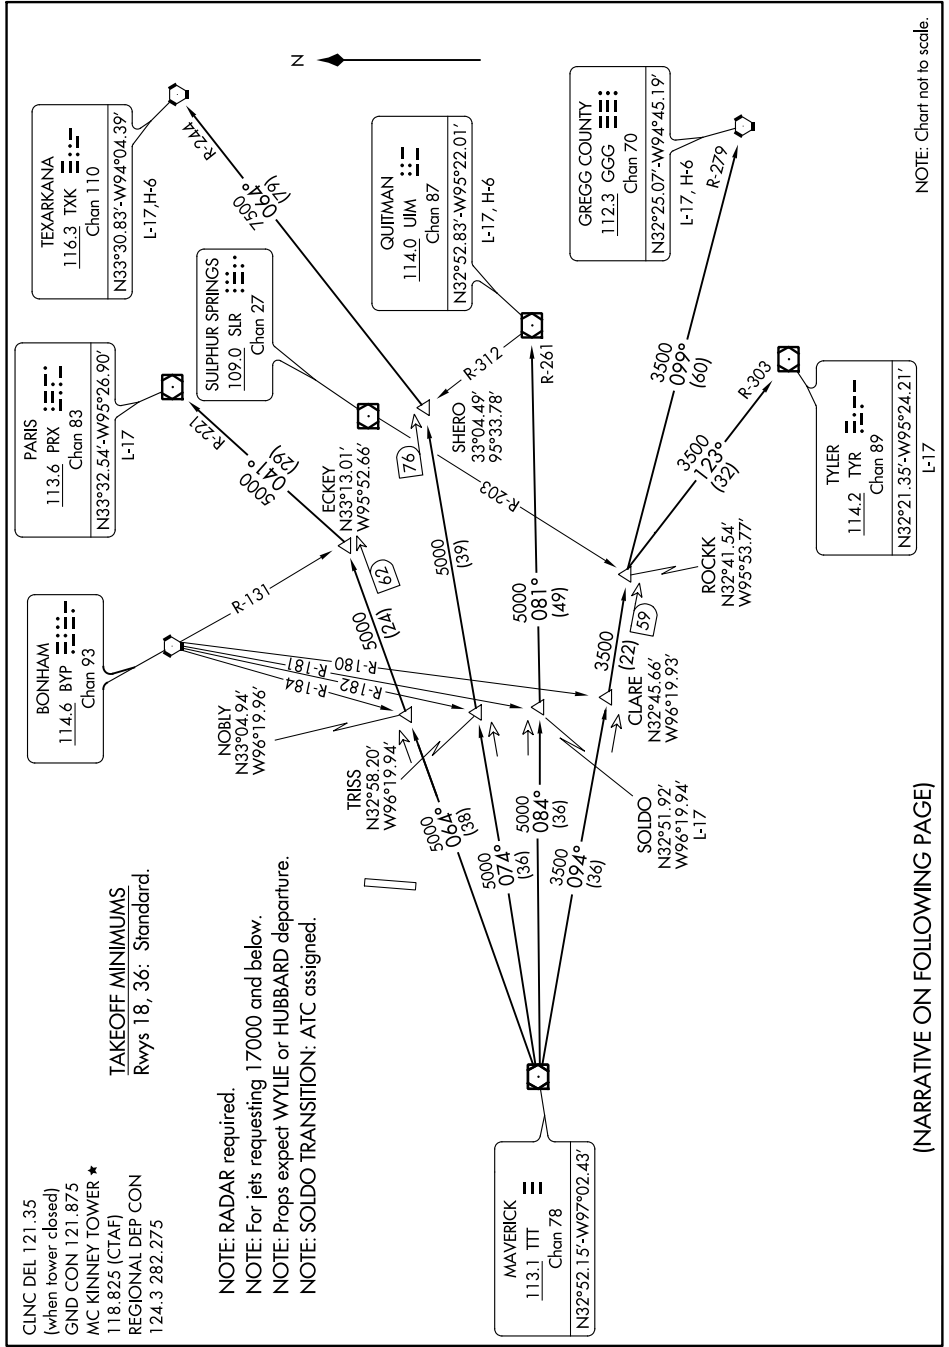

SC-2, 31 JAN 2019 to 28 FEB 2019

CINC DEL 121.35
(when tower closed)
GND CON 121.875
MC KINNEY TOWER ★
118.825 (CTAF)
REGIONAL DEP CON
124.3 282.275

TAKEOFF MINIMUMS
Rwys 18, 36: Standard.

NOTE: RADAR required.
NOTE: For jets requesting 17000 and below.
NOTE: Props expect WYLE or HUBBARD departure.
NOTE: SOLDO TRANSITION: ATC assigned.

NOTE: Chart not to scale.

(NARRATIVE ON FOLLOWING PAGE)

SC-2, 31 JAN 2019 to 28 FEB 2019