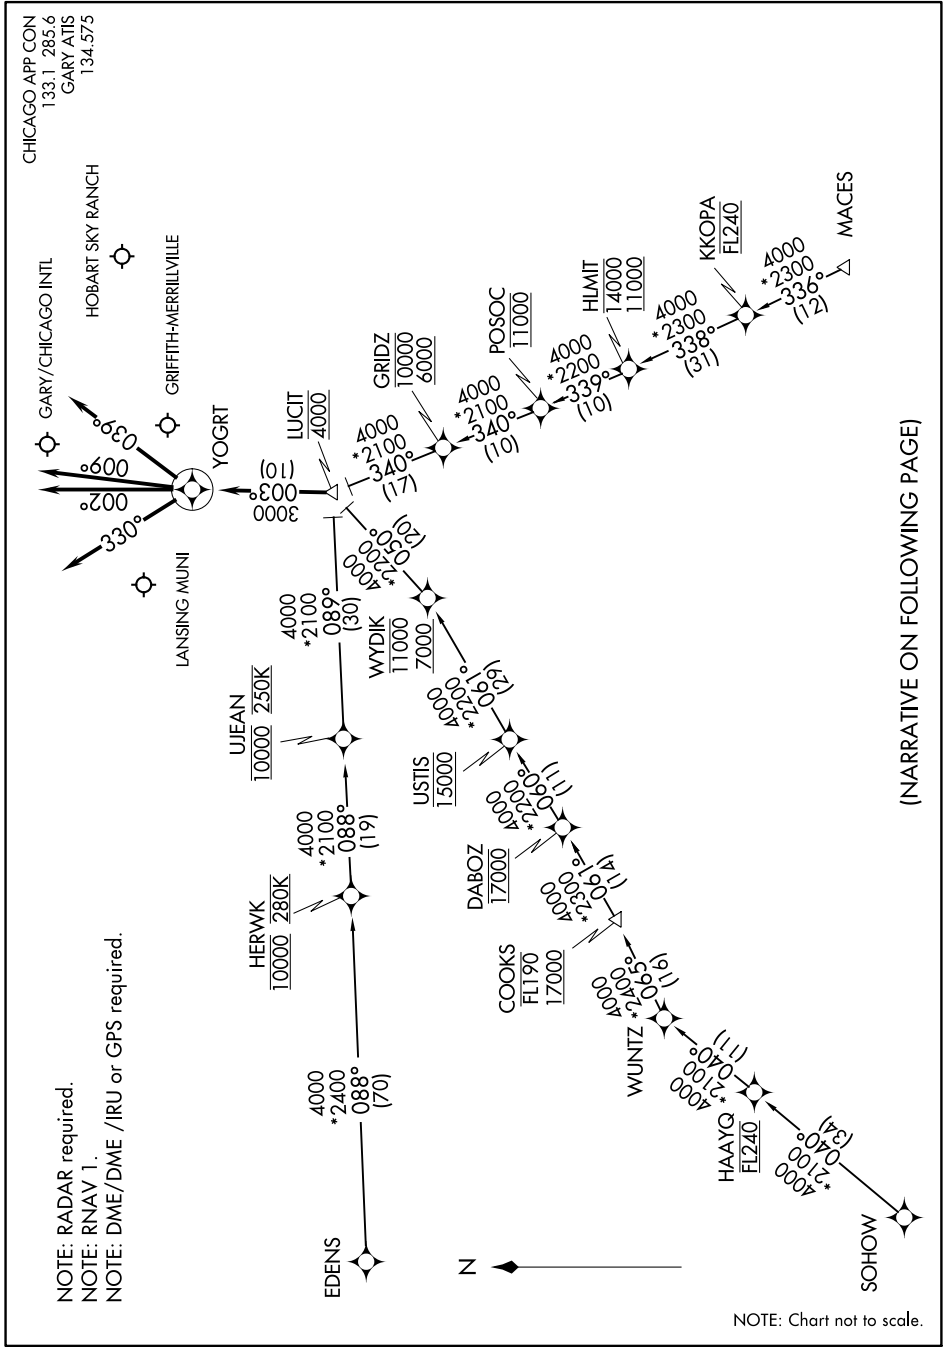

# LUCIT ONE ARRIVAL (RNAV)

GARY, INDIANA

EC-2, 28 FEB 2019 to 28 MAR 2019

(NARRATIVE ON FOLLOWING PAGE)

# LUCIT ONE ARRIVAL (RNAV)

GARY, INDIANA

EC-2, 28 FEB 2019 to 28 MAR 2019