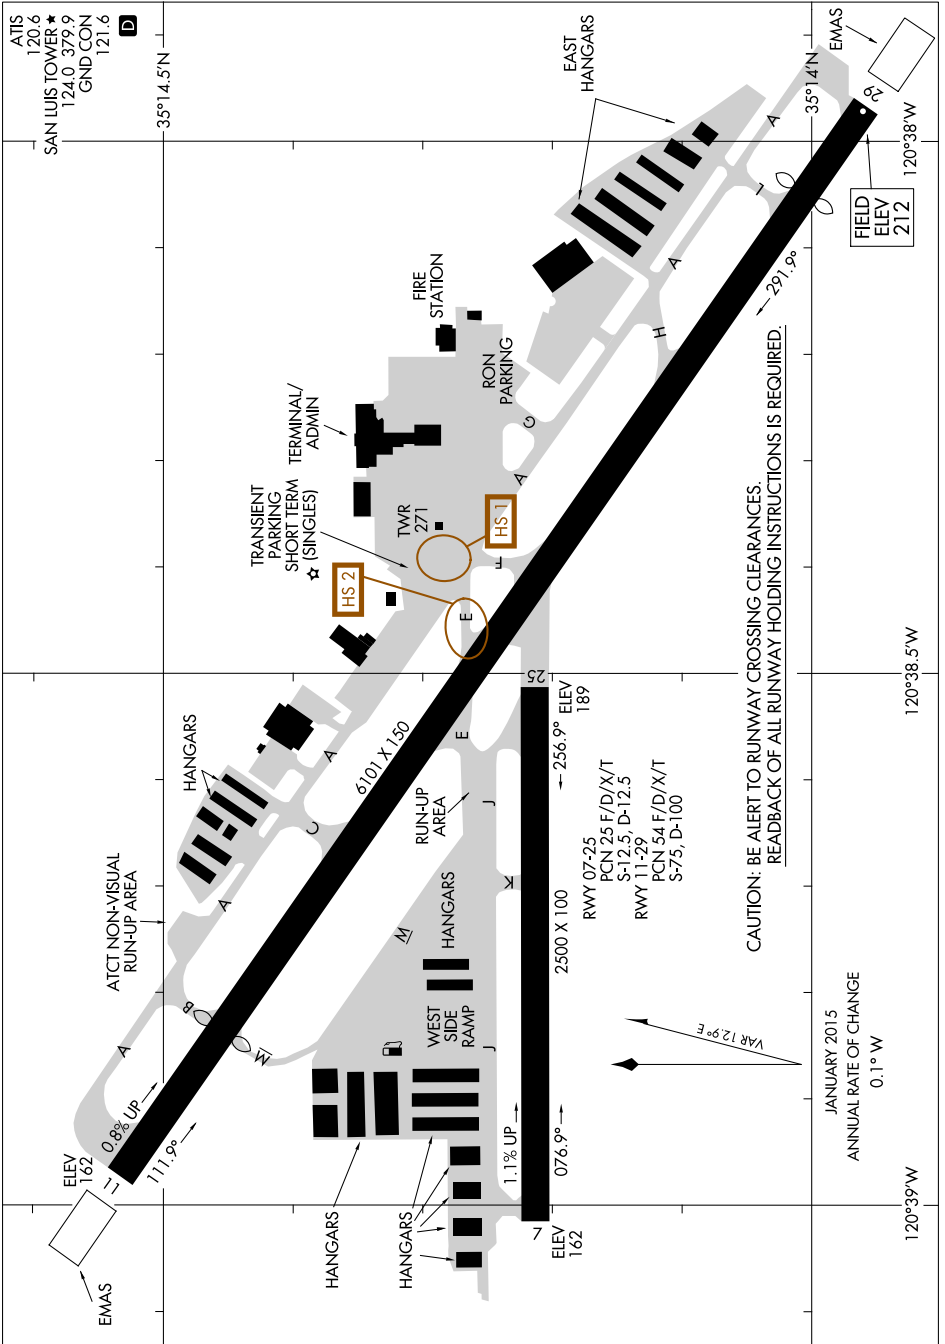

AIRPORT DIAGRAM

AL-989 (FAA)

SAN LUIS COUNTY RGNL (SBP)
SAN LUIS OBISPO, CALIFORNIA

SW-3, 28 FEB 2019 TO 28 MAR 2019

SW-3, 28 FEB 2019 TO 28 MAR 2019

AIRPORT DIAGRAM

SAN LUIS OBISPO, CALIFORNIA
SAN LUIS COUNTY RGNL (SBP)