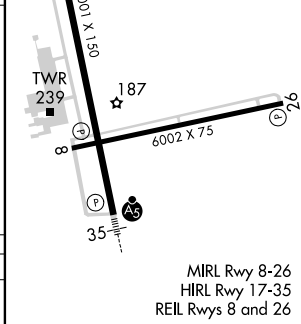

APP CRS	Rwy Idg	N/A
205°	TDZE	N/A
	Apt Elev	144

RNAV (GPS)-A

AUGUSTA RGNL AT BUSH FIELD (AGS)

ASR	Circling to Rwy 8 NA at night. When VGSI inop, Circling Rwy 26 NA at night. DME/DME RNP-0.3 NA.	MISSED APPROACH: Climb to 2100 direct CLUBC and on track 164° to BARDE and hold.
-----	---	--

ATIS 132.75	AUGUSTA APP CON ★ 126.8 270.3	AUGUSTA TOWER ★ 118.7 (CTAF) 0 239.3	GND CON 121.9 348.6	CLNC DEL 121.9	UNICOM 122.95
-----------------------	---	--	-------------------------------	--------------------------	-------------------------

2100	CLUBC	tr 164°	BARDE	BOSHHR	Procedure Turn NA
CATEGORY	A	B	C	D	
CIRCLING	780-1	636 (700-1)	780-1¾ 636 (700-1¾)	780-2 636 (700-2)	

SE-4, 28 MAR 2019 to 25 APR 2019

SE-4, 28 MAR 2019 to 25 APR 2019