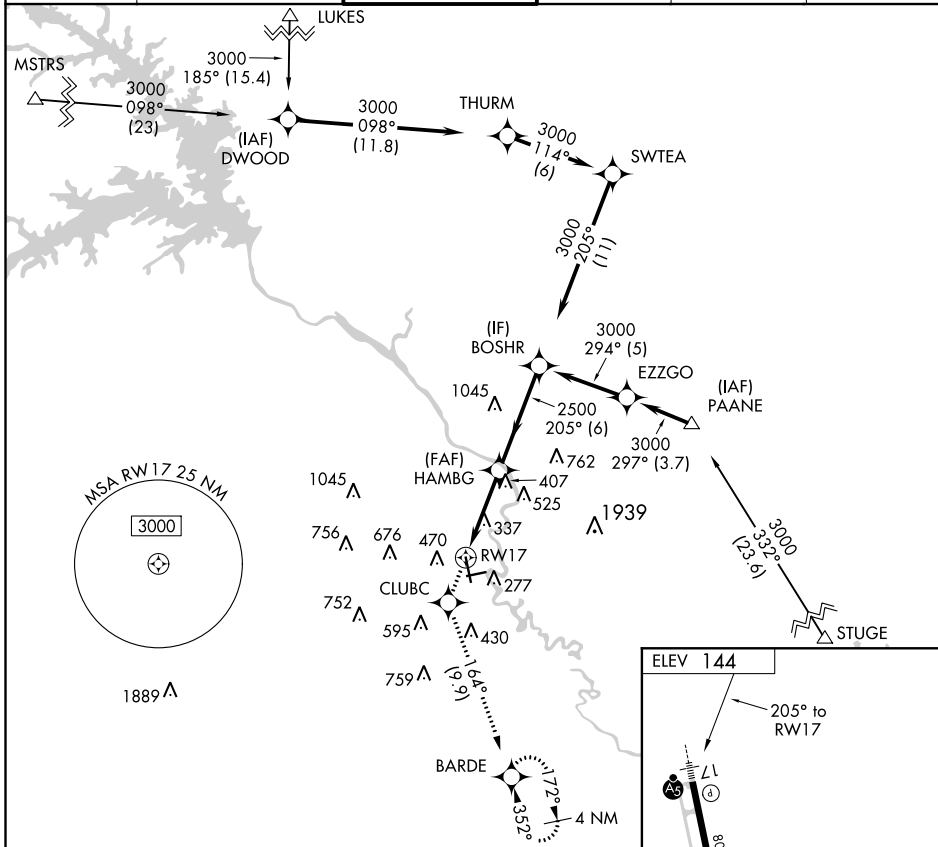

APP CRS	Rwy Idg	N/A
205°	TDZE	N/A
	Apt Elev	144

RNAV (GPS)-A

AUGUSTA RGNL AT BUSH FIELD (AGS)

ASR	Circling to Rwy 8 NA at night. When VGSI inop, Circling Rwy 26 NA at night. DME/DME RNP-0.3 NA.	MISSED APPROACH: Climb to 2100 direct CLUBC and on track 164° to BARDE and hold.
-----	---	--

ATIS 132.75	AUGUSTA APP CON ★ 126.8 270.3	AUGUSTA TOWER ★ 118.7 (CTAF) 0 239.3	GND CON 121.9 348.6	CLNC DEL 121.9	UNICOM 122.95
-----------------------	---	--	-------------------------------	--------------------------	-------------------------

2100	CLUBC	tr 164°	BARDE	BOSHHR	Procedure Turn NA
CATEGORY	A	B	C	D	
CIRCLING	780-1	636 (700-1)	780-1¾ 636 (700-1¾)	780-2 636 (700-2)	

SE-4, 28 MAR 2019 to 25 APR 2019

SE-4, 28 MAR 2019 to 25 APR 2019