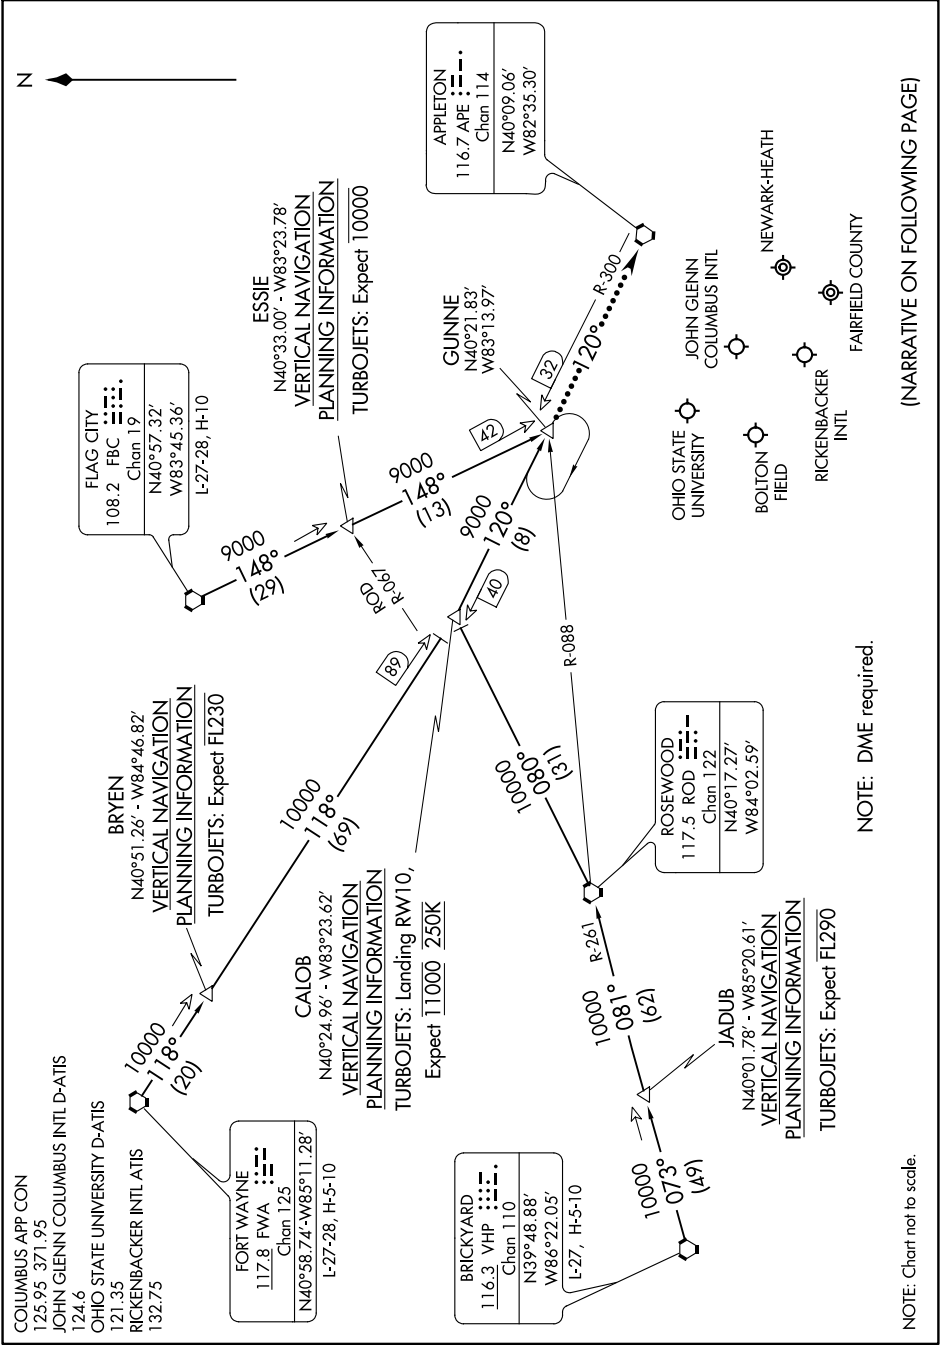

GUNNE FOUR ARRIVAL

EC-2: 28 MAR 2019 to 25 APR 2019

(NARRATIVE ON FOLLOWING PAGE)

NOTE: DME required.

NOTE: Chart not to scale.

EC-2: 28 MAR 2019 to 25 APR 2019

GUNNE FOUR ARRIVAL