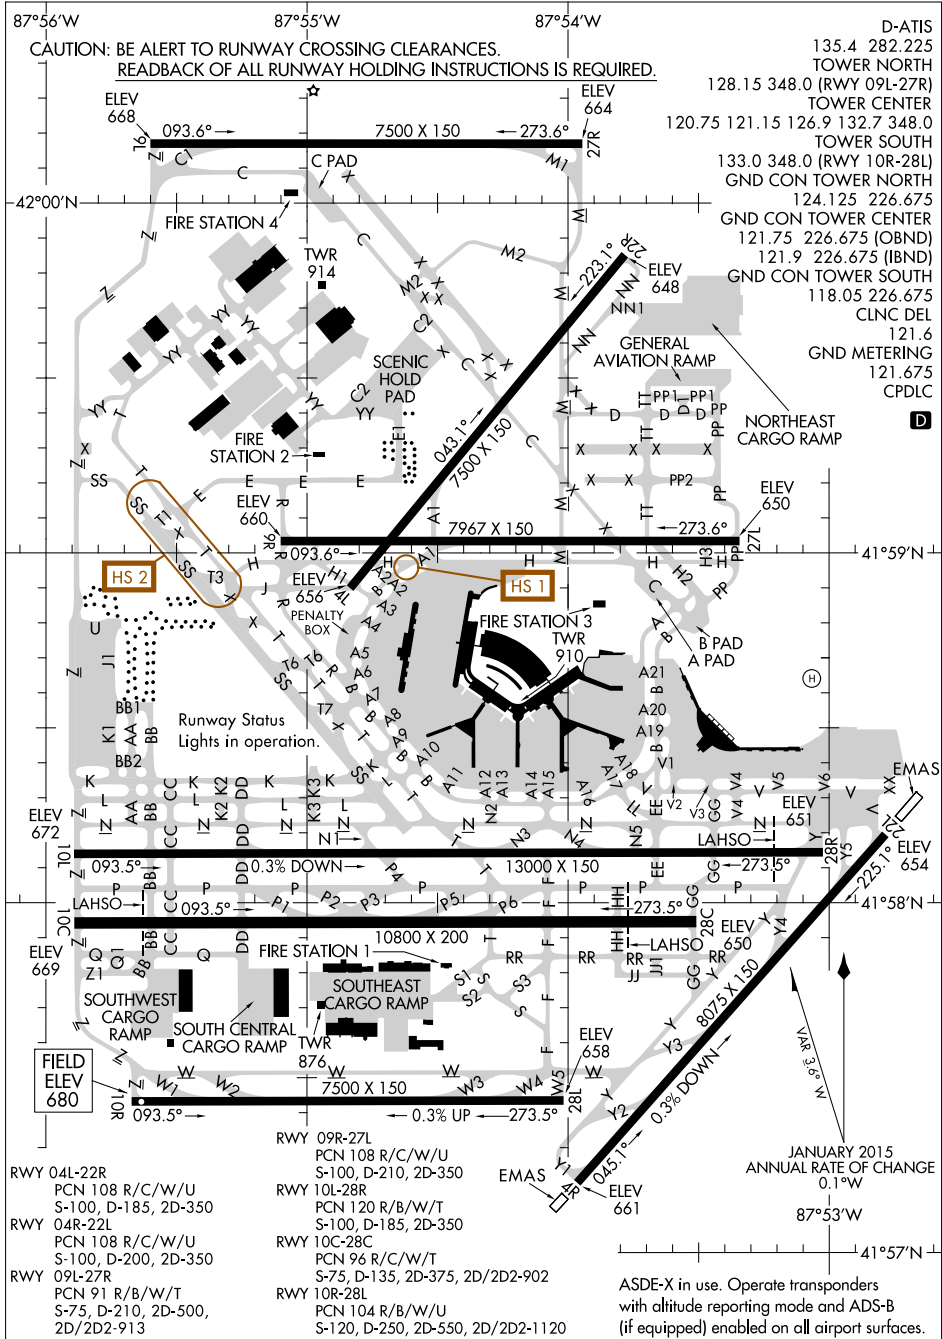

AIRPORT DIAGRAM

AL-166 (FAA)

CHICAGO O'HARE INTL (ORD)

CHICAGO, ILLINOIS

EC-3, 28 MAR 2019 to 25 APR 2019

EC-3, 28 MAR 2019 to 25 APR 2019

AIRPORT DIAGRAM

CHICAGO, ILLINOIS CHICAGO O'HARE INTL (ORD)