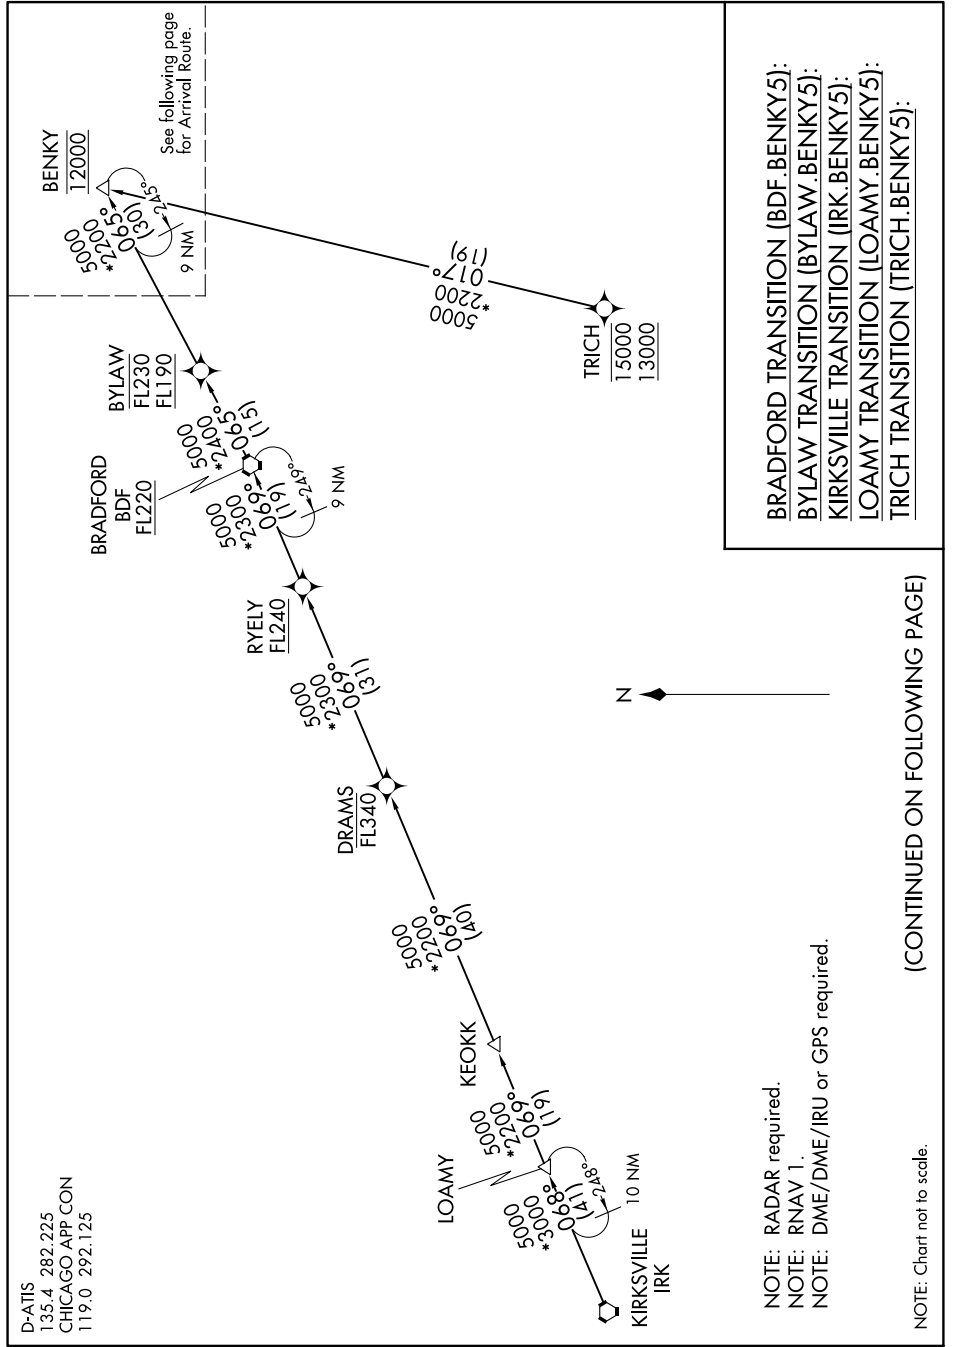

BENKY FIVE ARRIVAL (RNAV) Transition Routes

EC-3, 28 MAR 2019 to 25 APR 2019

D-ATIS
135.4 282.225
CHICAGO APP CON
119.0 292.125

BRADFORD TRANSITION (BDF.BENKY5):
BYLAW TRANSITION (BYLAW.BENKY5):
KIRKSVILLE TRANSITION (IRK.BENKY5):
LOAMY TRANSITION (LOAMY.BENKY5):
TRICH TRANSITION (TRICH.BENKY5):

NOTE: RADAR required.
 NOTE: RNAV 1.
 NOTE: DME/DME/IRU or GPS required.

(CONTINUED ON FOLLOWING PAGE)

NOTE: Chart not to scale.

EC-3, 28 MAR 2019 to 25 APR 2019