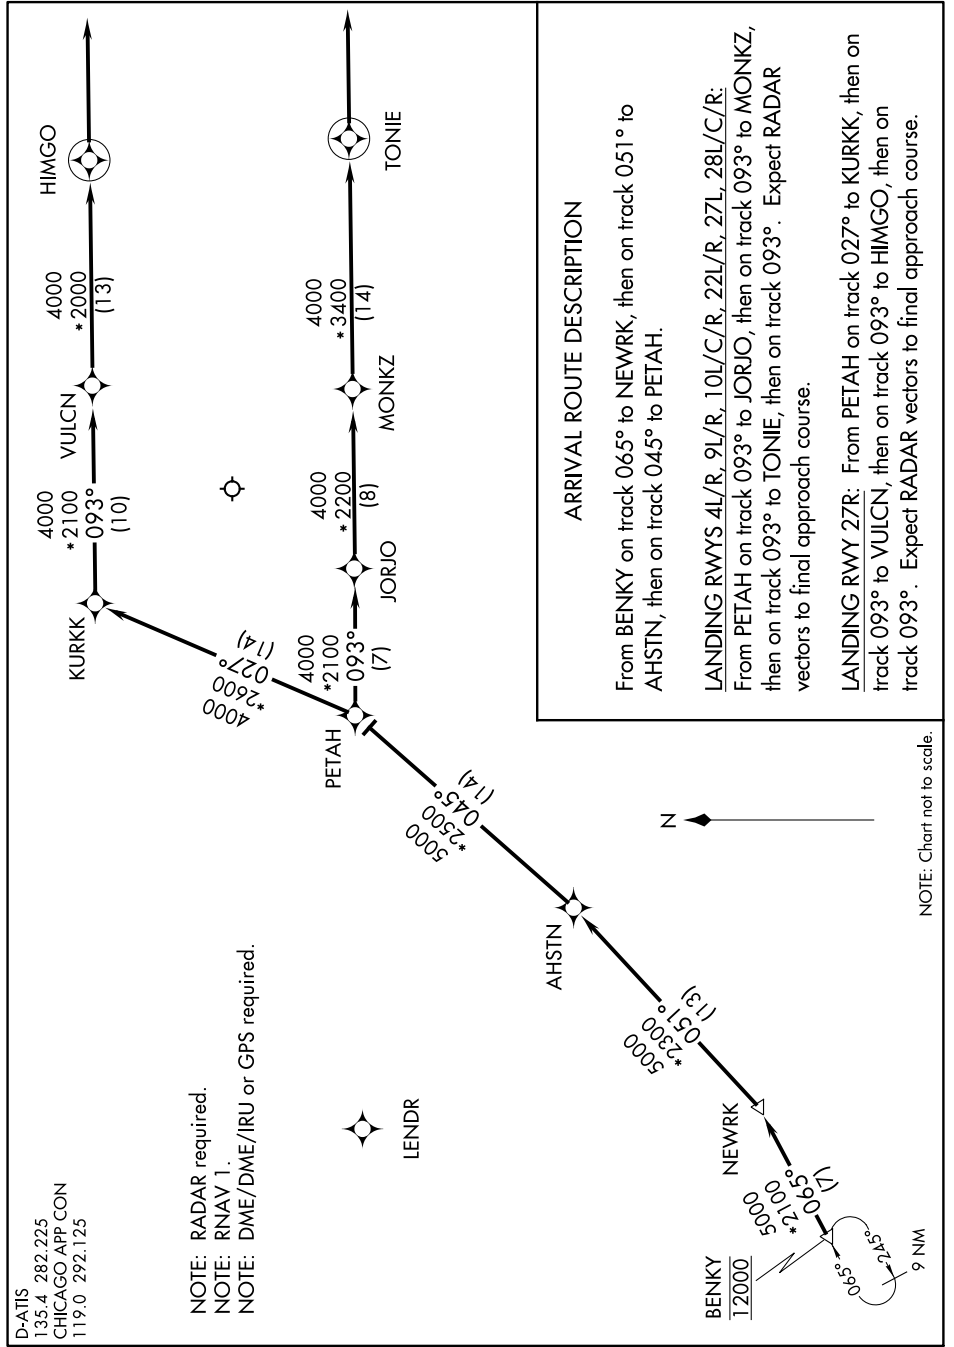

# BENKY FIVE ARRIVAL (RNAV) Arrival Routes

EC-3, 28 MAR 2019 to 25 APR 2019

D-ATIS  
135.4 282.225  
CHICAGO APP CON  
119.0 292.125

NOTE: RADAR required.  
NOTE: RNAV 1.  
NOTE: DME/DME/IRU or GPS required.

NOTE: Chart not to scale.

# BENKY FIVE ARRIVAL (RNAV) Arrival Routes

EC-3, 28 MAR 2019 to 25 APR 2019