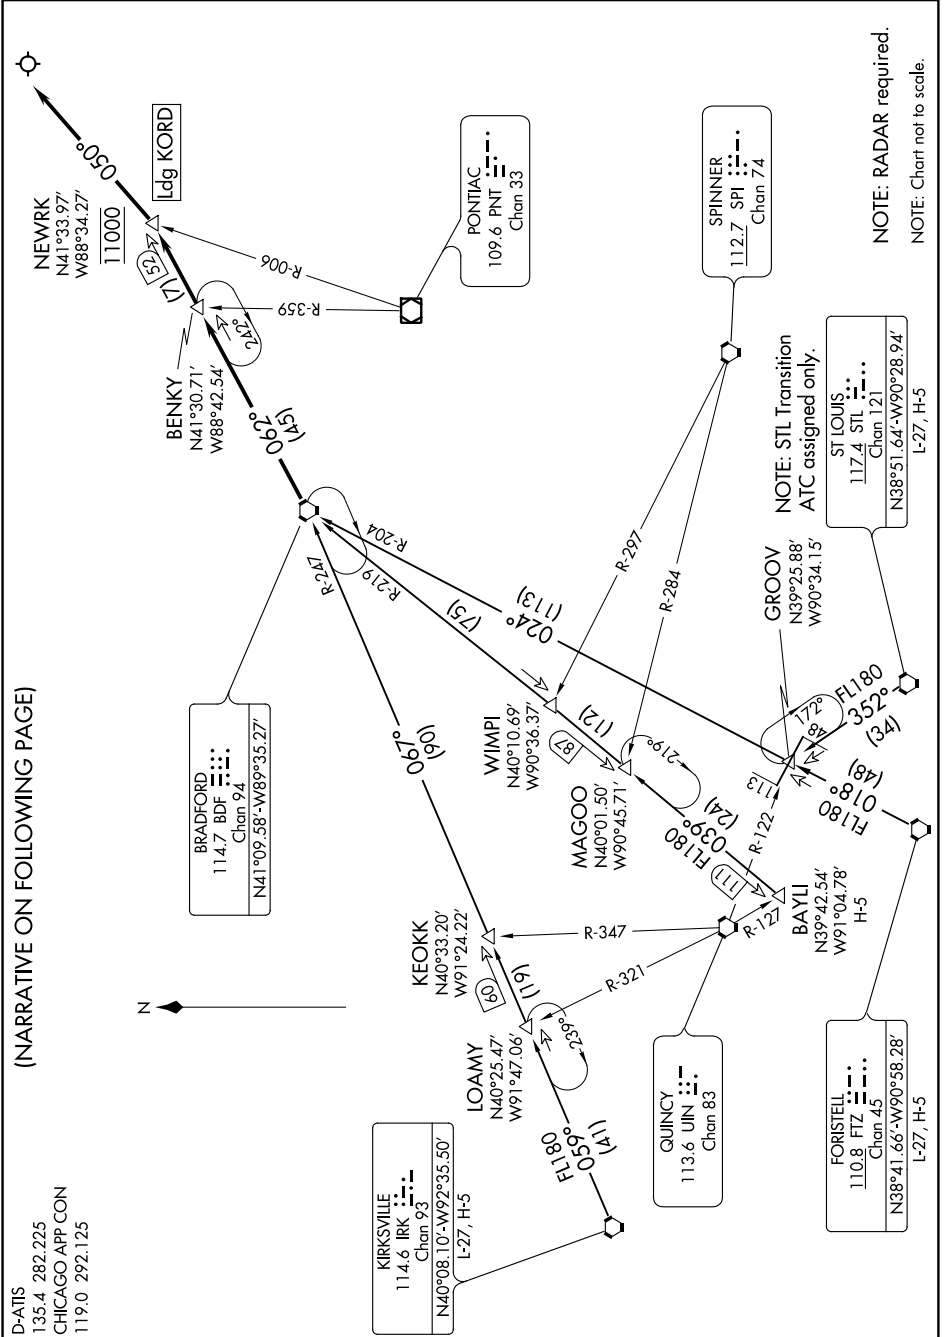

# BRADFORD SEVEN ARRIVAL

AL-166 (FAA)

CHICAGO O'HARE INTL (ORD)

CHICAGO, ILLINOIS

EC-3, 28 MAR 2019 to 25 APR 2019

(NARRATIVE ON FOLLOWING PAGE)

D-ATIS  
135.4 282.225  
CHICAGO APP CON  
119.0 292.125

# BRADFORD SEVEN ARRIVAL

CHICAGO, ILLINOIS

CHICAGO O'HARE INTL (ORD)

NOTE: RADAR required.  
NOTE: Chart not to scale.

EC-3, 28 MAR 2019 to 25 APR 2019