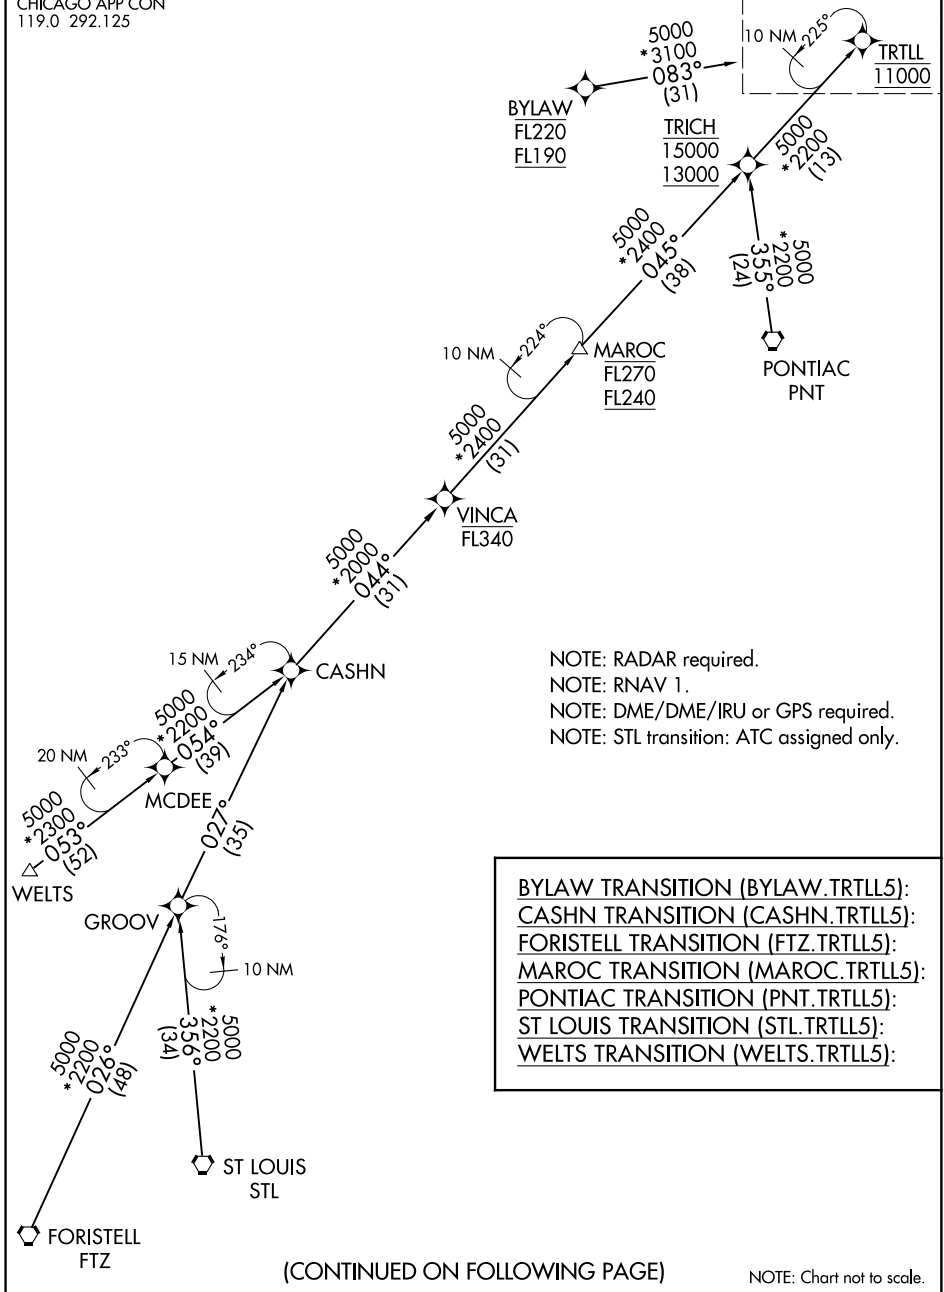

TRTLL FIVE ARRIVAL (RNAV) Transition Routes

CHICAGO O'HARE INTL (ORD)  
CHICAGO, ILLINOIS

D-ATIS  
135.4 282.225  
CHICAGO APP CON  
119.0 292.125

See following page for  
Arrival Routes

(CONTINUED ON FOLLOWING PAGE)

NOTE: Chart not to scale.

TRTLL FIVE ARRIVAL (RNAV) Transition Routes

CHICAGO, ILLINOIS  
CHICAGO O'HARE INTL (ORD)