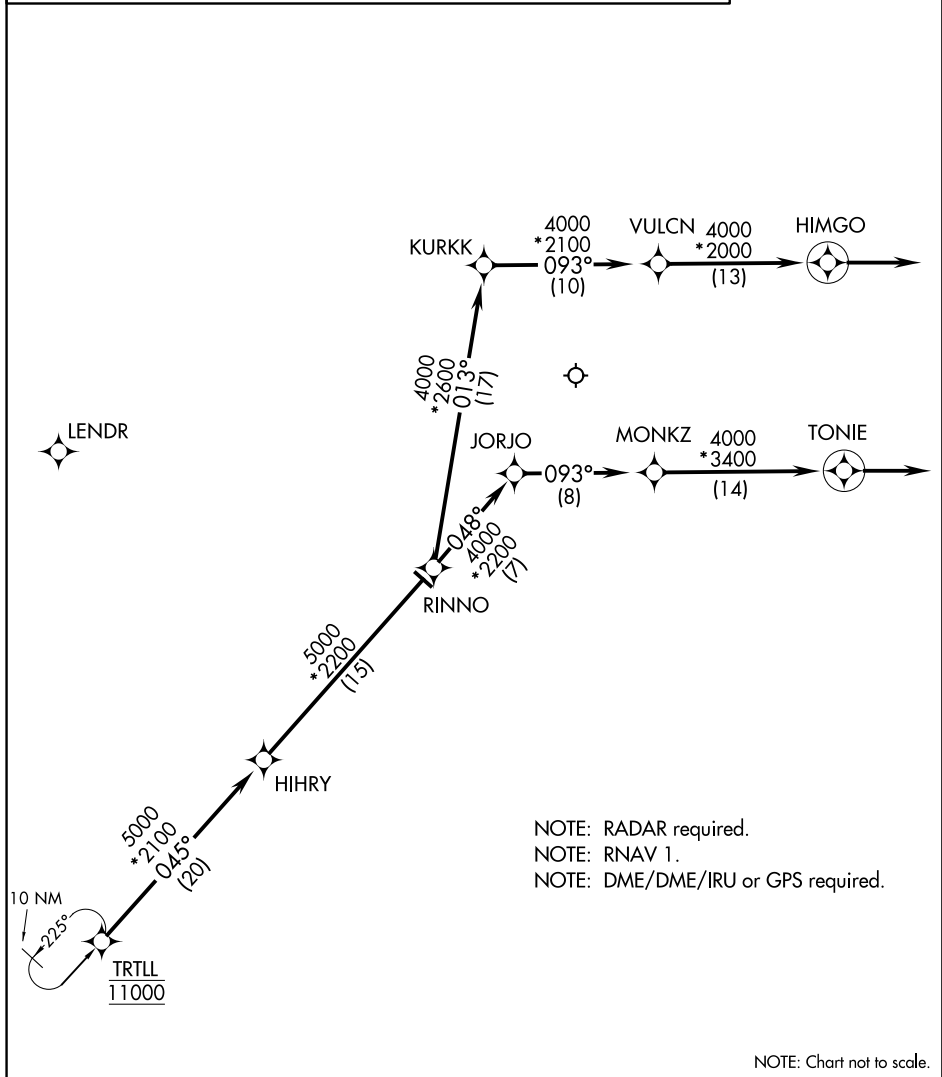

TRTLL FIVE ARRIVAL (RNAV) Arrival Routes

ARRIVAL ROUTE DESCRIPTION

From TRTLL on track 045° to HIIHRY, then on track 045° to RINNO.

LANDING RWY 27R: From RINNO on track 013° to KURKK, then on track 093° to VULCN, then on track 093° to HIMGO, then on track 093°. Expect RADAR vectors to final approach course.

LANDING RWYS 4L/R, 9L/R, 10L/C/R, 22L/R, 27L, 28L/C/R: From RINNO on track 048° to JORJO, then on track 093° to MONKZ, then on track 093° to TONIE, then on track 093°. Expect RADAR vectors to final approach course.

D-ATIS
135.4 282.225
CHICAGO APP CON
119.0 292.125

EC-3, 28 MAR 2019 to 25 APR 2019

EC-3, 28 MAR 2019 to 25 APR 2019

TRTLL FIVE ARRIVAL (RNAV) Arrival Routes