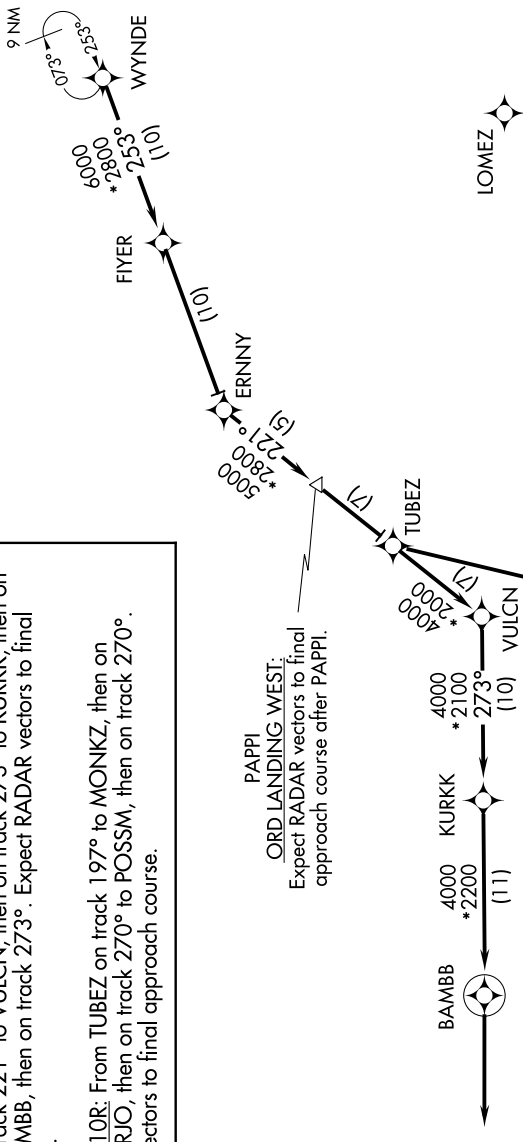

WYNDE NINE ARRIVAL (RNAV) Arrival Routes

EC-3, 28 MAR 2019 to 25 APR 2019

ARRIVAL ROUTE DESCRIPTION

From WYNDE on track 253° to FIYER, then on track 253° to ERNIN, then on track 221° to PAPP, then on track 221° to TUBEZ.

LANDING RWYS 4L/R, 9L/R, 10L/C, 22L/R, 27L/R, 28L/C/R:

From TUBEZ on track 221° to VULCN, then on track 273° to KURKK, then on track 273° to BAMB, then on track 273°. Expect RADAR vectors to final approach course.

LANDING RWY 10R: From TUBEZ on track 197° to MONKZ, then on track 273° to JORJO, then on track 270° to POSSM, then on track 270°. Expect RADAR vectors to final approach course.

PAPP
ORD LANDING WEST:
Expect RADAR vectors to final approach course after PAPP.