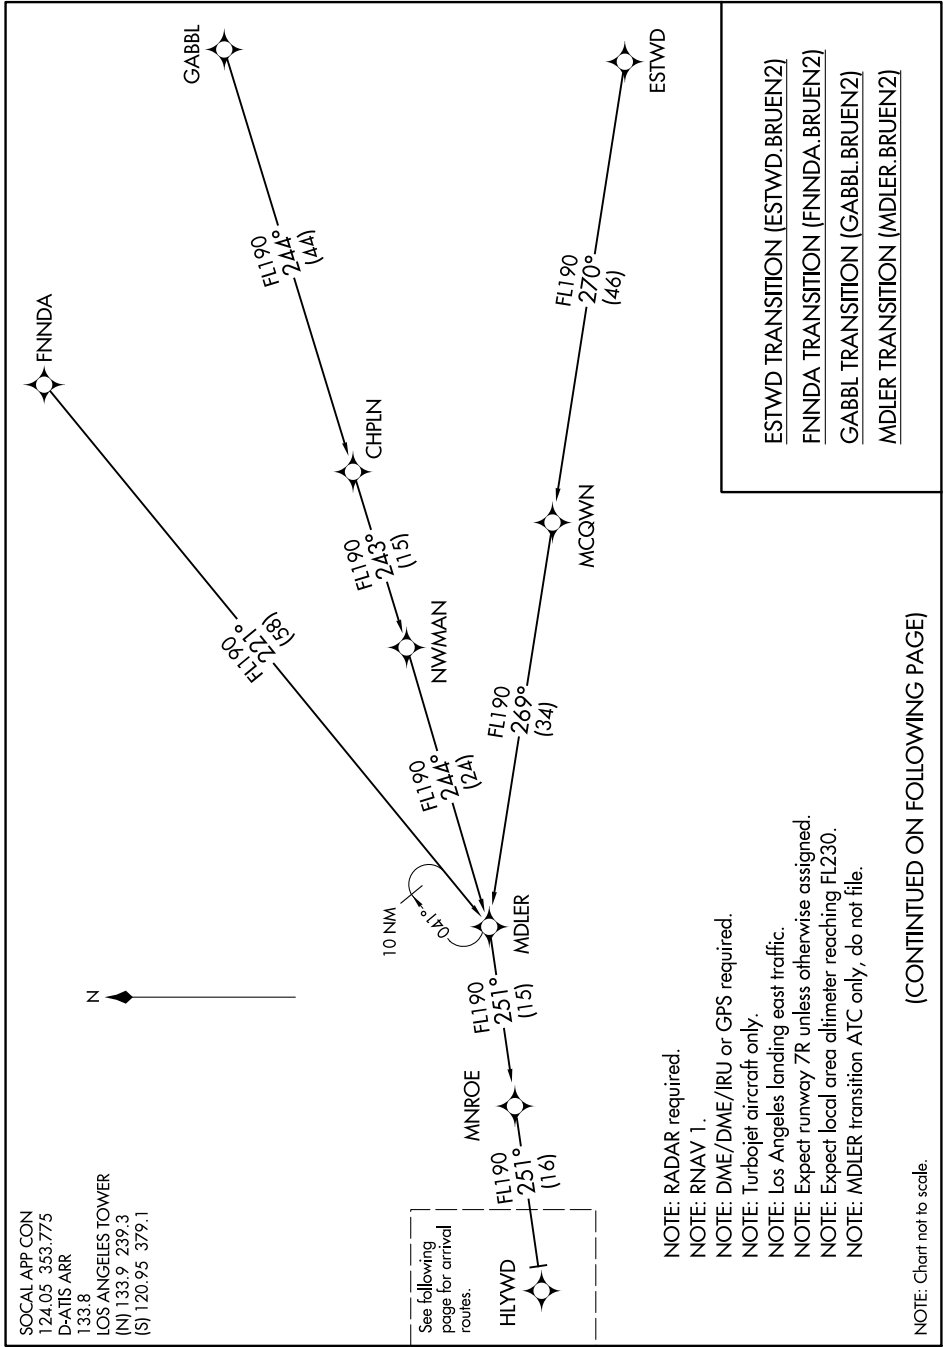

# BRUEN TWO ARRIVAL (RNAV) Transition Routes

SW-3, 28 MAR 2019 to 25 APR 2019

SW-3, 28 MAR 2019 to 25 APR 2019