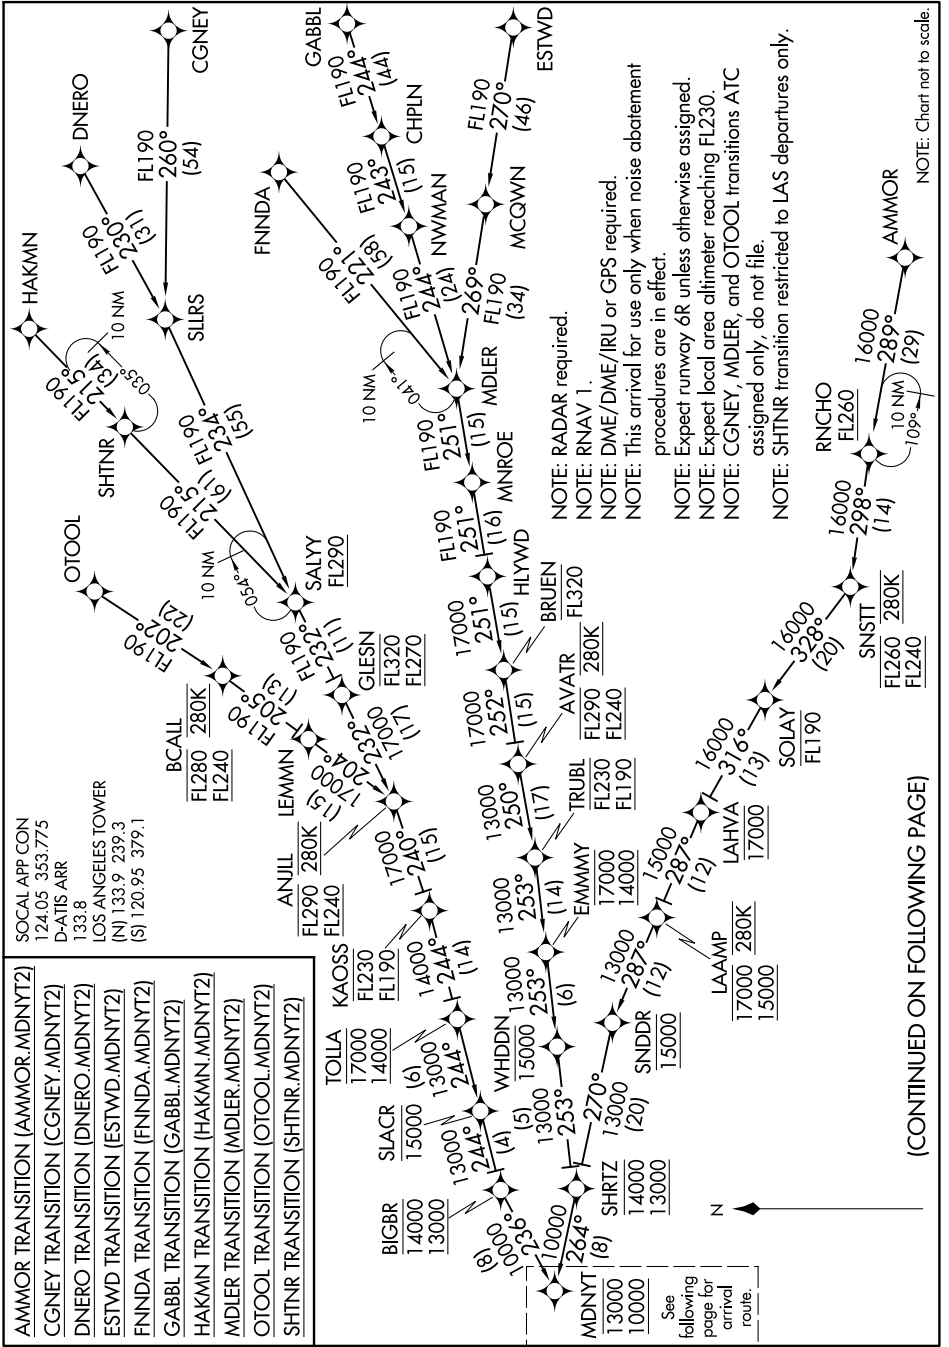

MDNYT TWO ARRIVAL (RNAV) Transition Routes

SW-3, 28 MAR 2019 to 25 APR 2019

SW-3, 28 MAR 2019 to 25 APR 2019

(CONTINUED ON FOLLOWING PAGE)

MDNYT TWO ARRIVAL (RNAV) Transition Routes