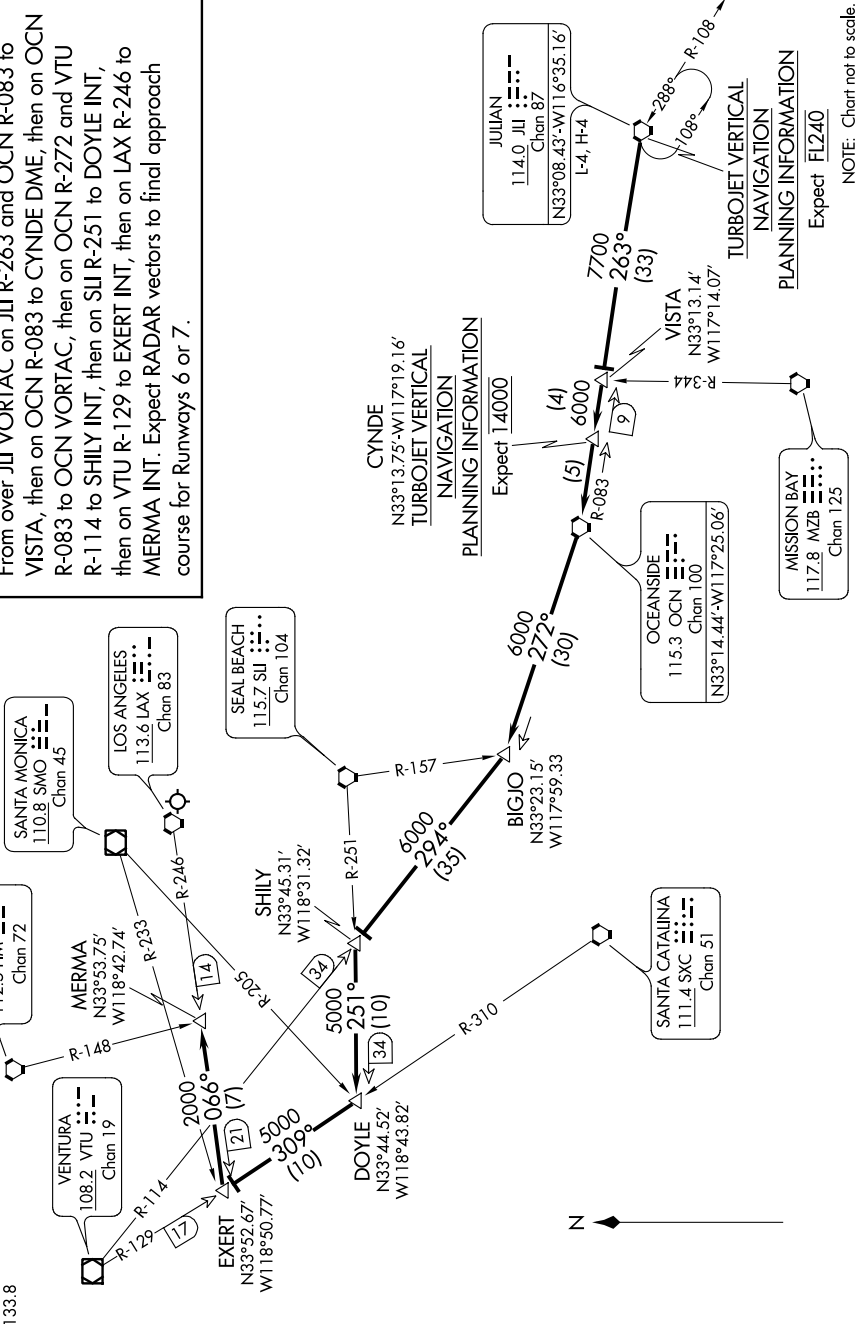

OCEAN THREE ARRIVAL

AL-237 (FAA)

LOS ANGELES INTL (LAX)
LOS ANGELES, CALIFORNIA

SW-3, 28 MAR 2019 to 25 APR 2019

ARRIVAL ROUTE DESCRIPTION

From over JLI VORTAC on JLI R-263 and OCN R-083 to VISTA, then on OCN R-083 to CYNDE DME, then on OCN R-083 to OCN VORTAC, then on OCN R-272 and VTU R-114 to SHILY INT, then on SLI R-251 to DOYLE INT, then on VTU R-129 to EXERT INT, then on LAX R-246 to MERMA INT. Expect RADAR vectors to final approach course for Runways 6 or 7.

SOCAL APP CON
128.1 281.4
D-ATIS ARR
133.8

OCEAN THREE ARRIVAL

LOS ANGELES, CALIFORNIA
LOS ANGELES INTL (LAX)

SW-3, 28 MAR 2019 to 25 APR 2019