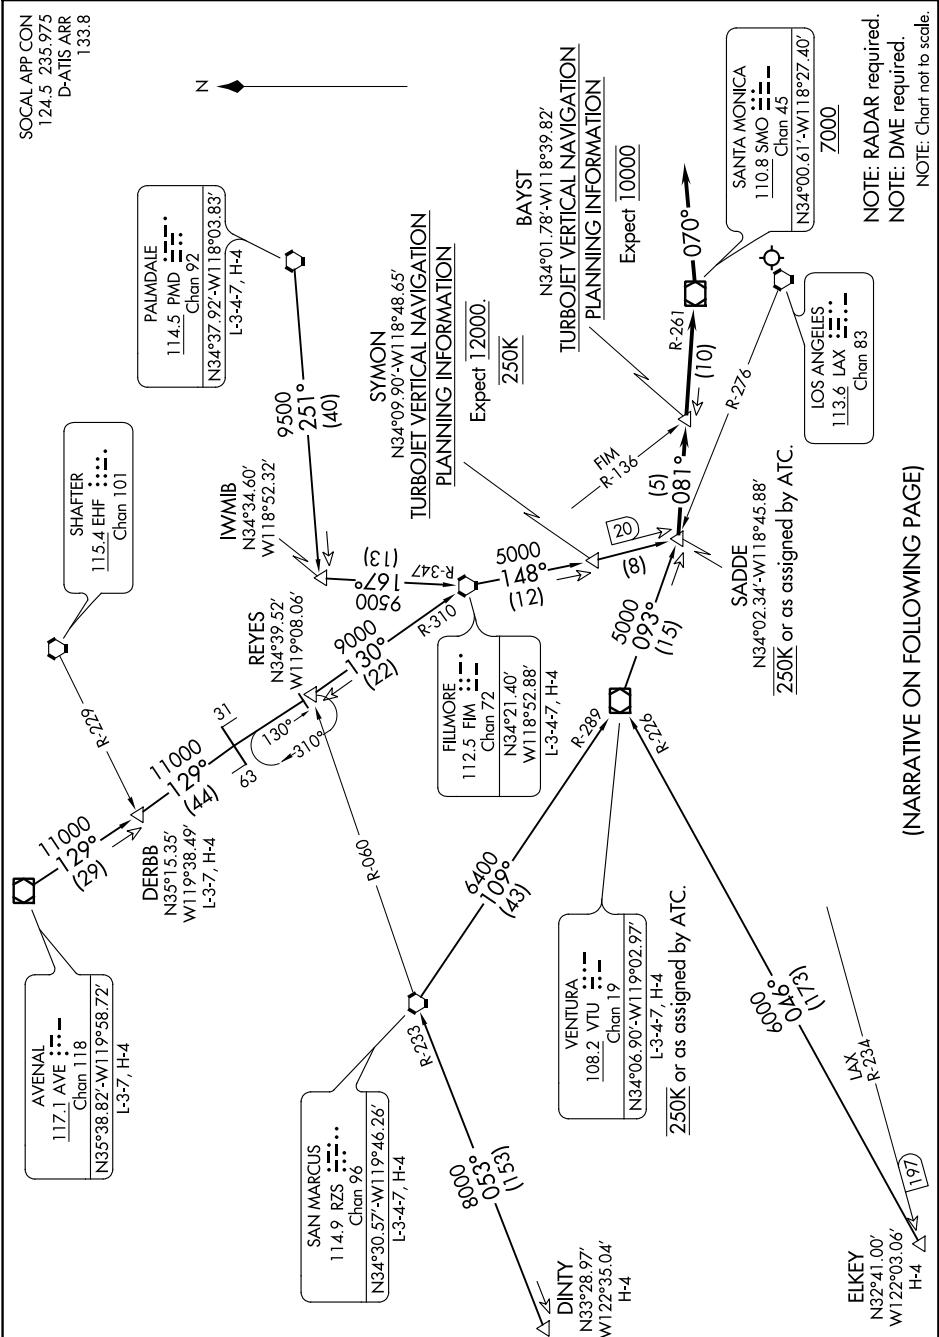

# SADDE EIGHT ARRIVAL

AL-237 (FAA)

LOS ANGELES INTL (LAX)

LOS ANGELES, CALIFORNIA

SW-3, 28 MAR 2019 to 25 APR 2019

(NARRATIVE ON FOLLOWING PAGE)

SW-3, 28 MAR 2019 to 25 APR 2019

# SADDE EIGHT ARRIVAL

LOS ANGELES, CALIFORNIA  
LOS ANGELES INTL (LAX)