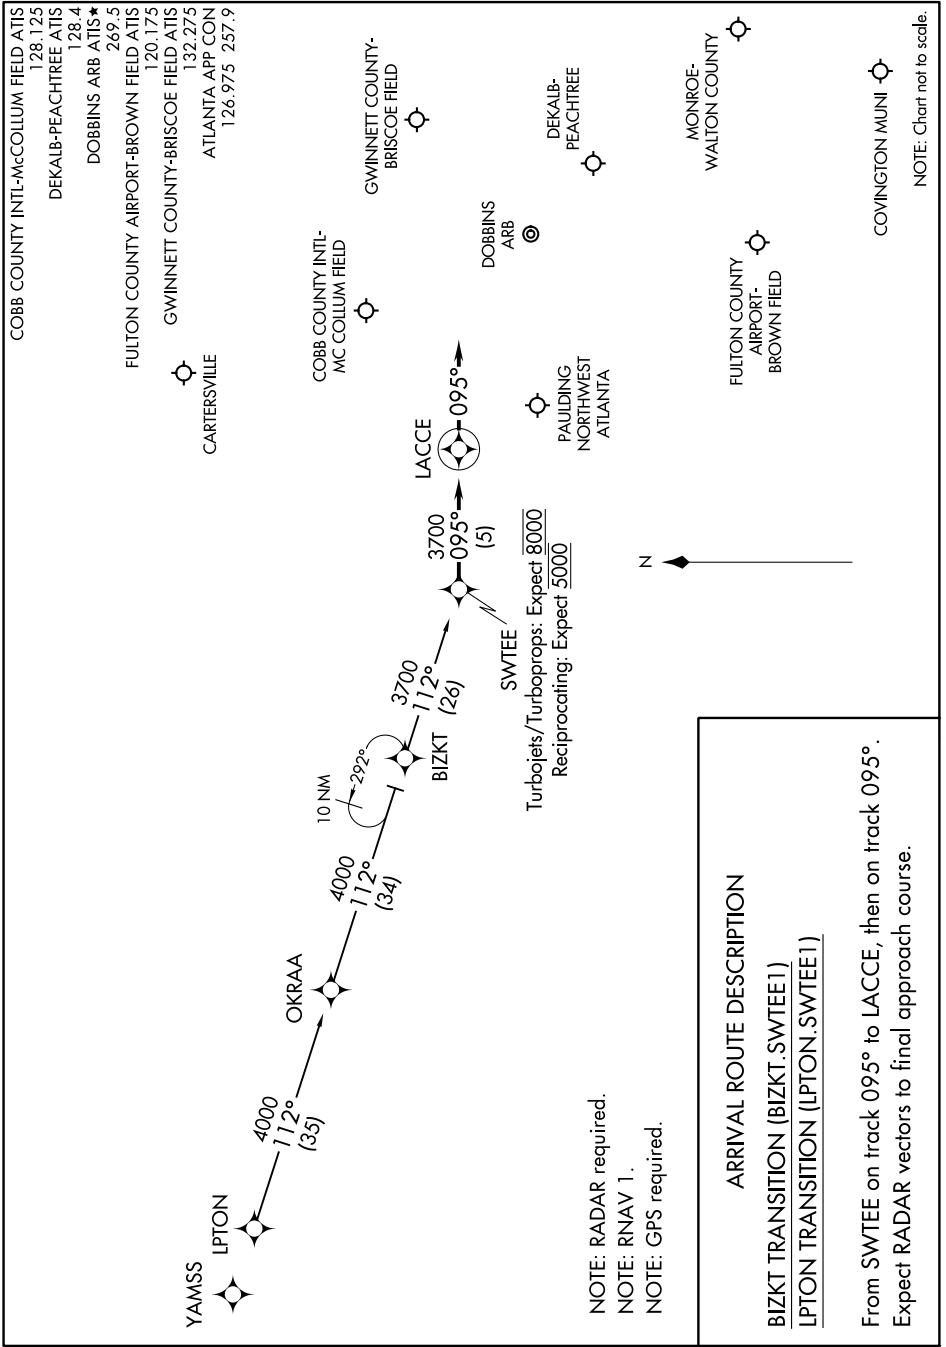

(SWTEE.SWTEE1) 16315

SWTEE ONE ARRIVAL (RNAV)

ST-469 (FAA)

ATLANTA, GEORGIA

SE-4, 28 MAR 2019 to 25 APR 2019

SE-4, 28 MAR 2019 to 25 APR 2019

SWTEE ONE ARRIVAL (RNAV)

(SWTEE.SWTEE1) 15SEP16

ATLANTA, GEORGIA