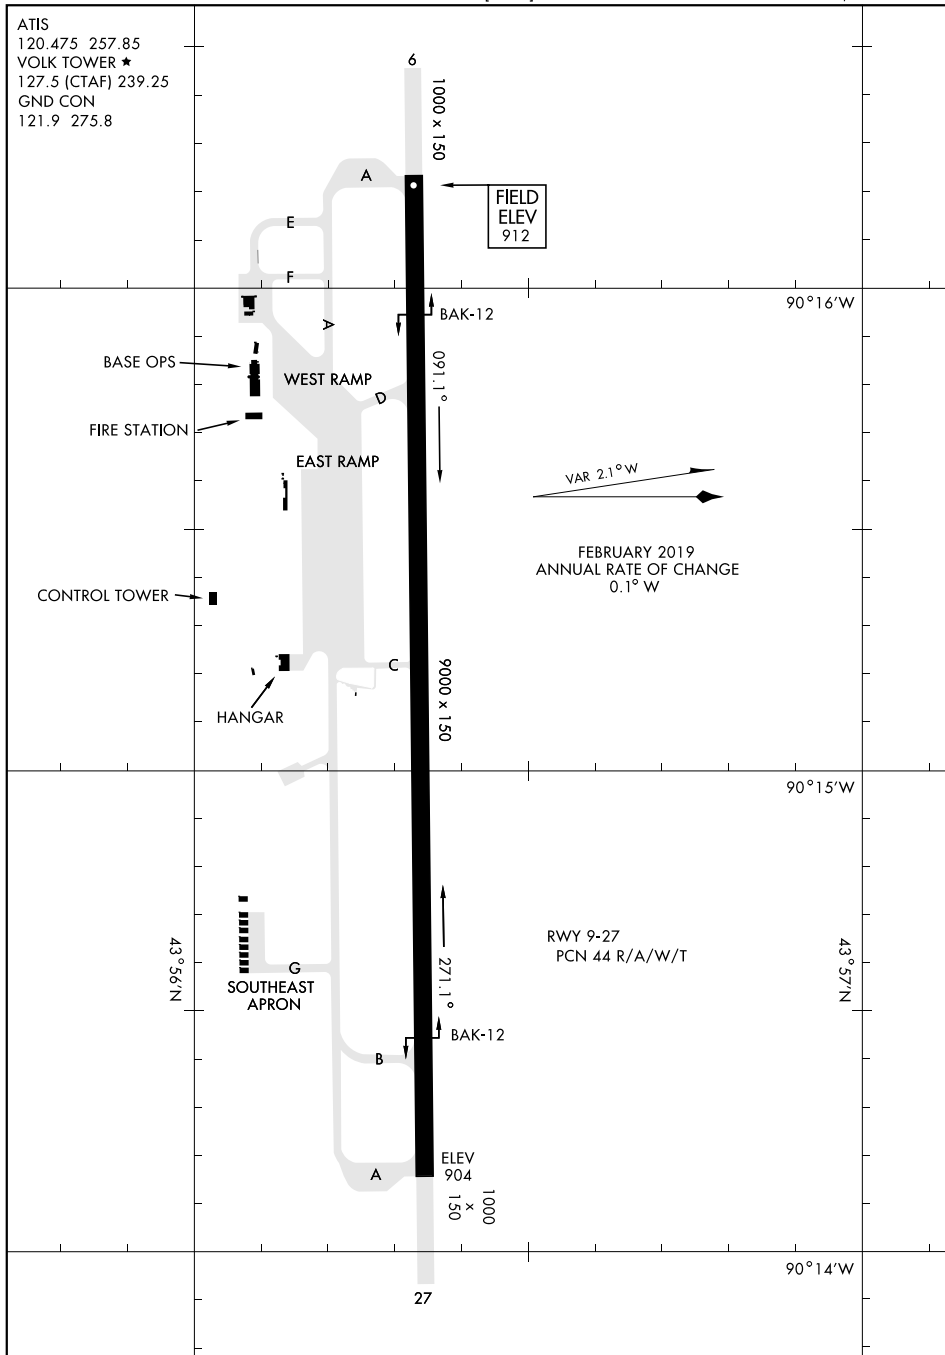

AIRPORT DIAGRAM

AFD-714 [USAF]

VOLK FIELD (KVOK)
CAMP DOUGLAS, WISCONSIN

ATIS
 120.475 257.85
 VOLK TOWER ★
 127.5 (CTAF) 239.25
 GND CON
 121.9 275.8

EC-3, 28 MAR 2019 to 25 APR 2019

EC-3, 28 MAR 2019 to 25 APR 2019

AIRPORT DIAGRAM

CAMP DOUGLAS, WISCONSIN
VOLK FIELD (KVOK)