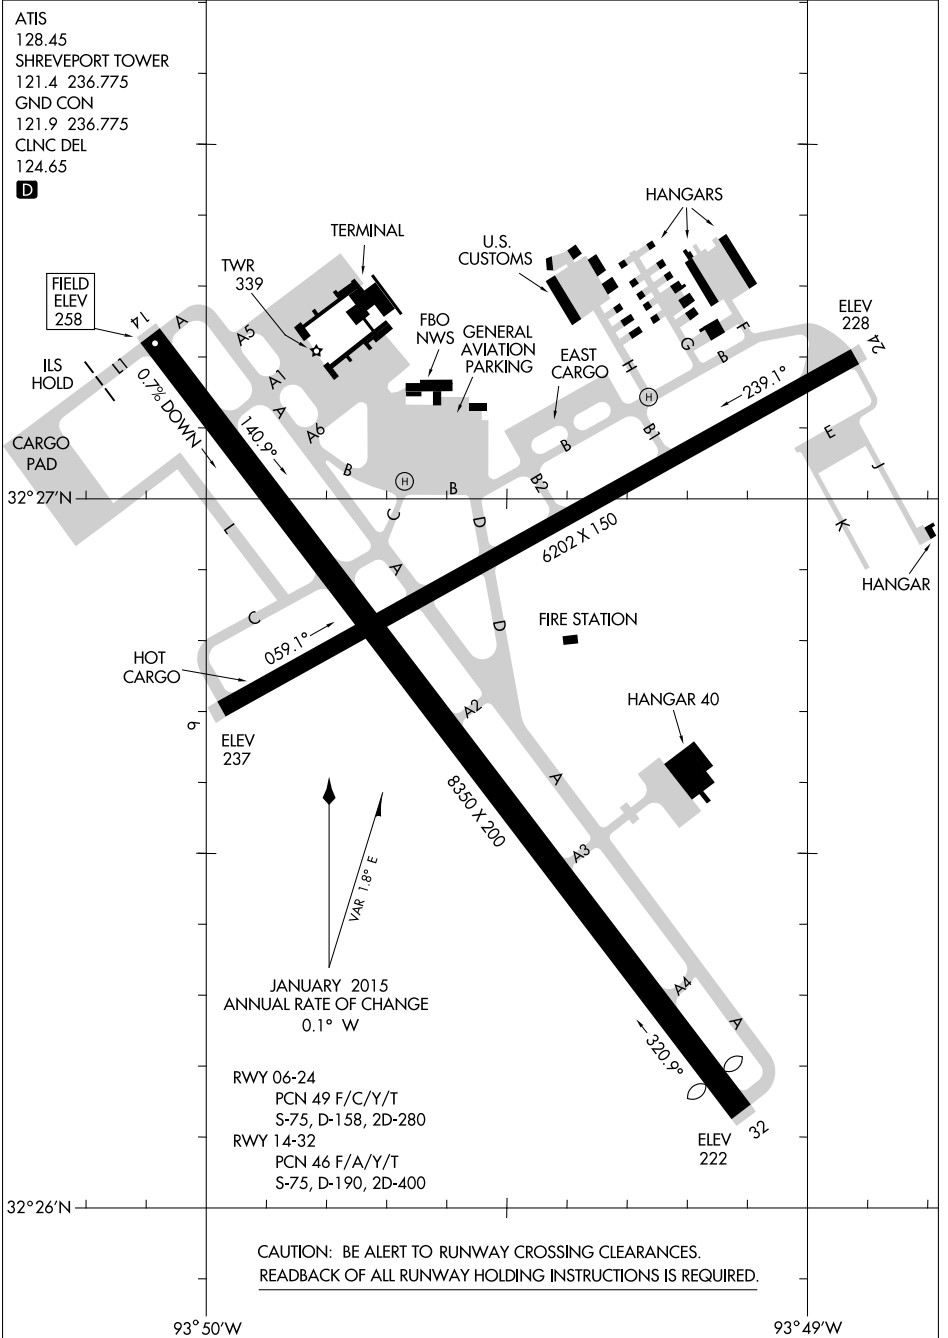

18312

AIRPORT DIAGRAM

AL-884 (FAA)

SHREVEPORT RGNL (SHV)
SHREVEPORT, LOUISIANA

ATIS
 128.45
 SHREVEPORT TOWER
 121.4 236.775
 GND CON
 121.9 236.775
 CLNC DEL
 124.65

D

SC-4, 28 MAR 2019 to 25 APR 2019

SC-4, 28 MAR 2019 to 25 APR 2019

CAUTION: BE ALERT TO RUNWAY CROSSING CLEARANCES.
 READBACK OF ALL RUNWAY HOLDING INSTRUCTIONS IS REQUIRED.

AIRPORT DIAGRAM

18312

SHREVEPORT, LOUISIANA
SHREVEPORT RGNL (SHV)