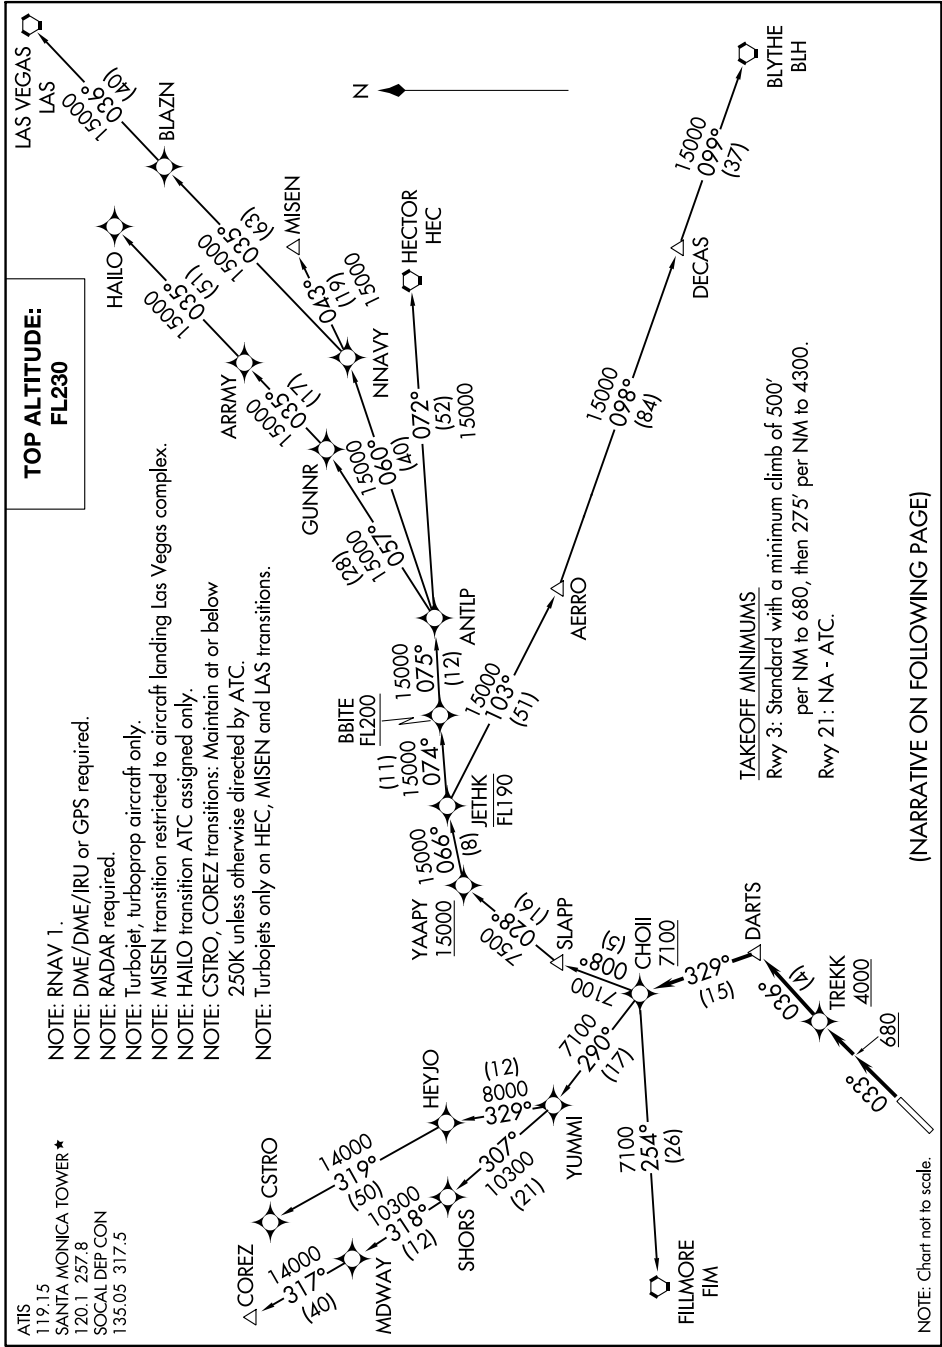

CHOII TWO DEPARTURE (RNAV)

AL-5023 (FAA)

SANTA MONICA MUNI (SMO)
SANTA MONICA, CALIFORNIA

SW-3, 28 MAR 2019 to 25 APR 2019

(NARRATIVE ON FOLLOWING PAGE)

SW-3, 28 MAR 2019 to 25 APR 2019

CHOII TWO DEPARTURE (RNAV)

(CHOII2.CHOII) 01FEB18

SANTA MONICA, CALIFORNIA
SANTA MONICA MUNI (SMO)

NOTE: Chart not to scale.