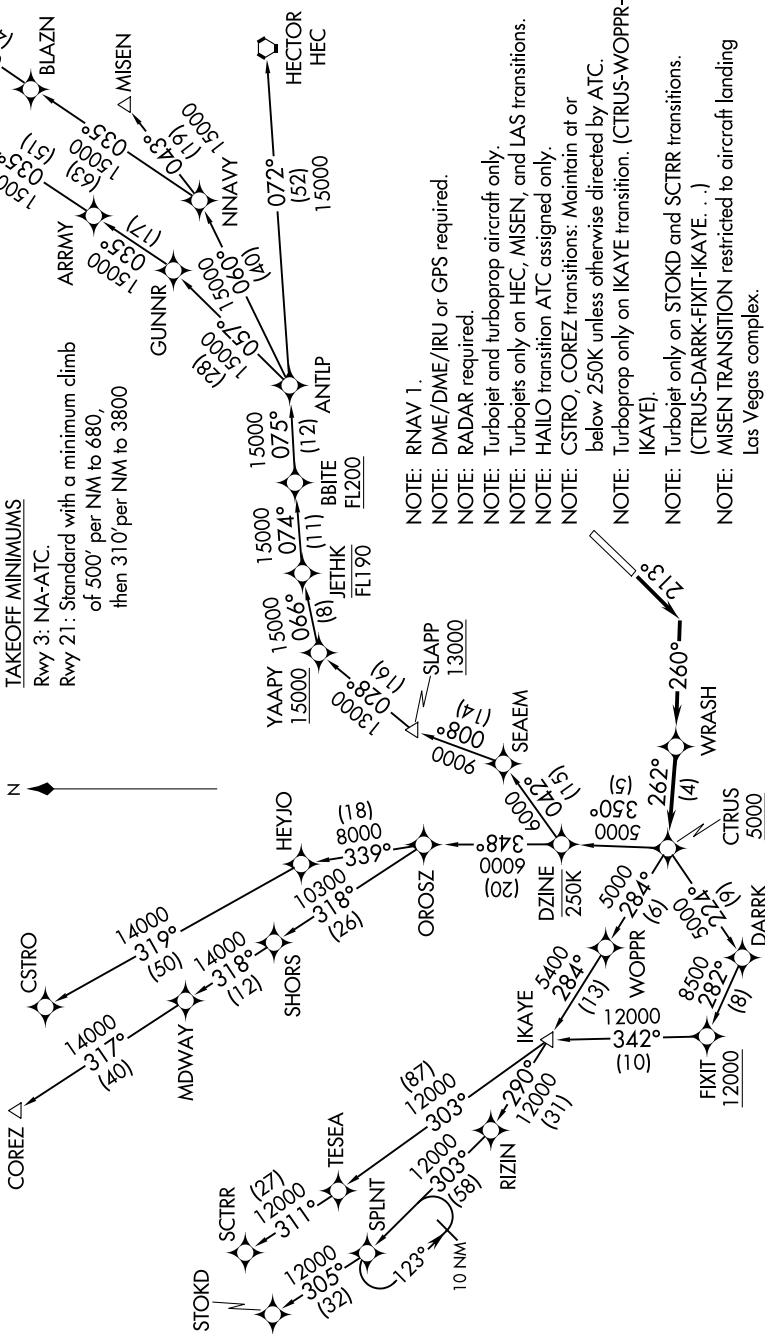

CTRUS THREE DEPARTURE (RNAV)

AL-5023 (FAA)

SANTA MONICA MUNI (SMO)
SANTA MONICA, CALIFORNIA

SW-3, 28 MAR 2019 to 25 APR 2019

**TOP ALTITUDE:
IKAYE TRANSITION: AS ASSIGNED BY ATC;
ALL OTHER TRANSITIONS: FL230**

ATIS 119.15
SANTA MONICA TOWER* 120.1 257.8
SOCAL DEP CON 125.2 323.275

NOTE: Chart not to scale.

(NARRATIVE ON FOLLOWING PAGE)

SW-3, 28 MAR 2019 to 25 APR 2019

CTRUS THREE DEPARTURE (RNAV)

SANTA MONICA, CALIFORNIA
SANTA MONICA MUNI (SMO)