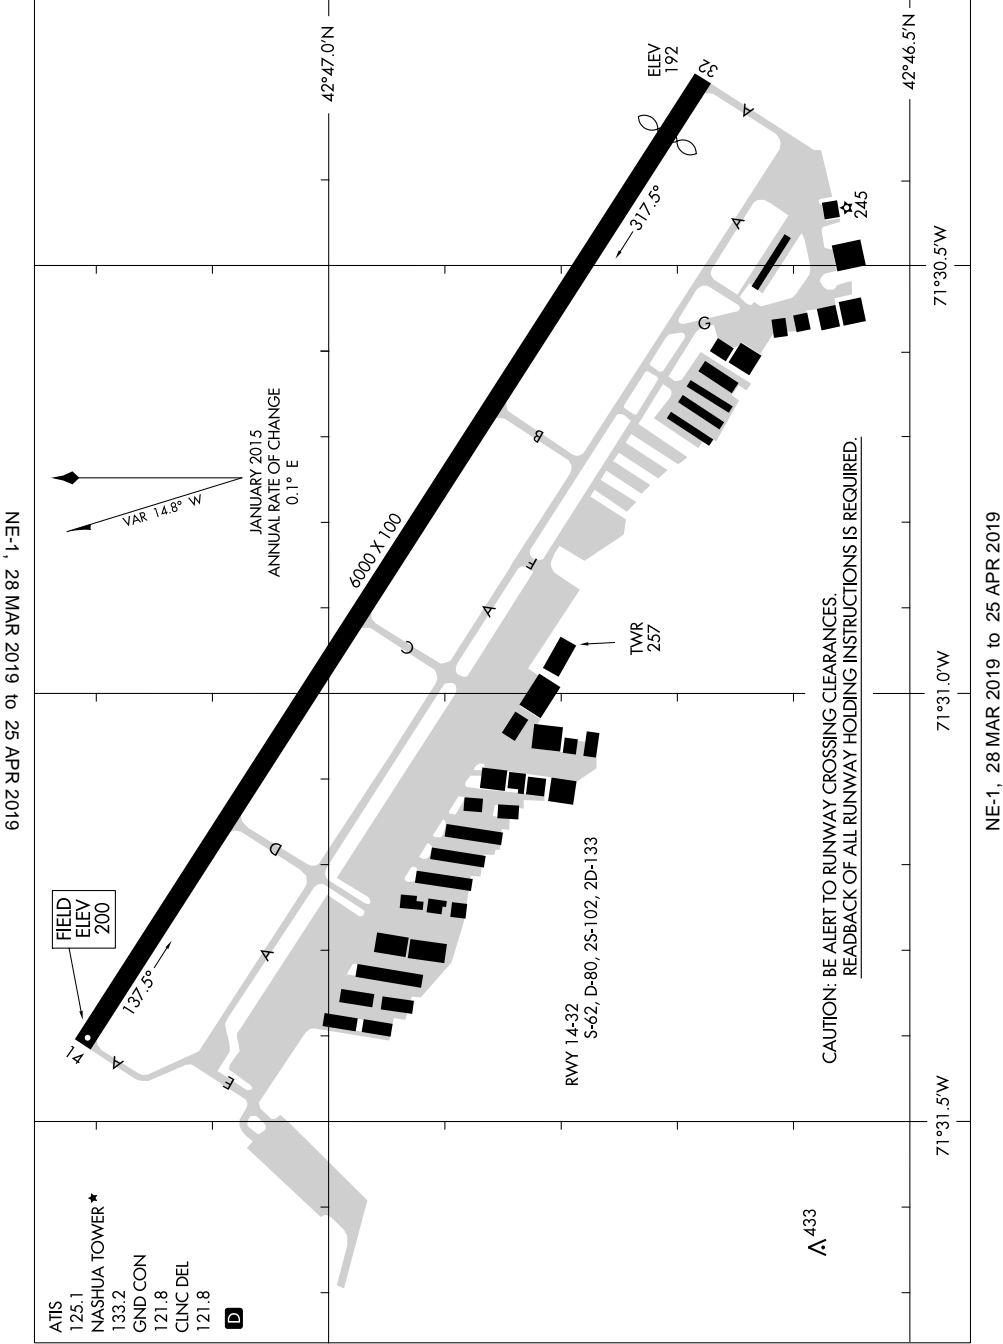

17117

AIRPORT DIAGRAM

AL-5036 (FAA)

BOIRE FIELD (ASH)
NASHUA, NEW HAMPSHIRE

NE-1, 28 MAR 2019 to 25 APR 2019

NE-1, 28 MAR 2019 to 25 APR 2019

- ATIS 125.1
- NASHUA TOWER *
- 133.2
- GND CON 121.8
- CLNC DEL 121.8
- D**

A 433

AIRPORT DIAGRAM

17117

NASHUA, NEW HAMPSHIRE
BOIRE FIELD (ASH)