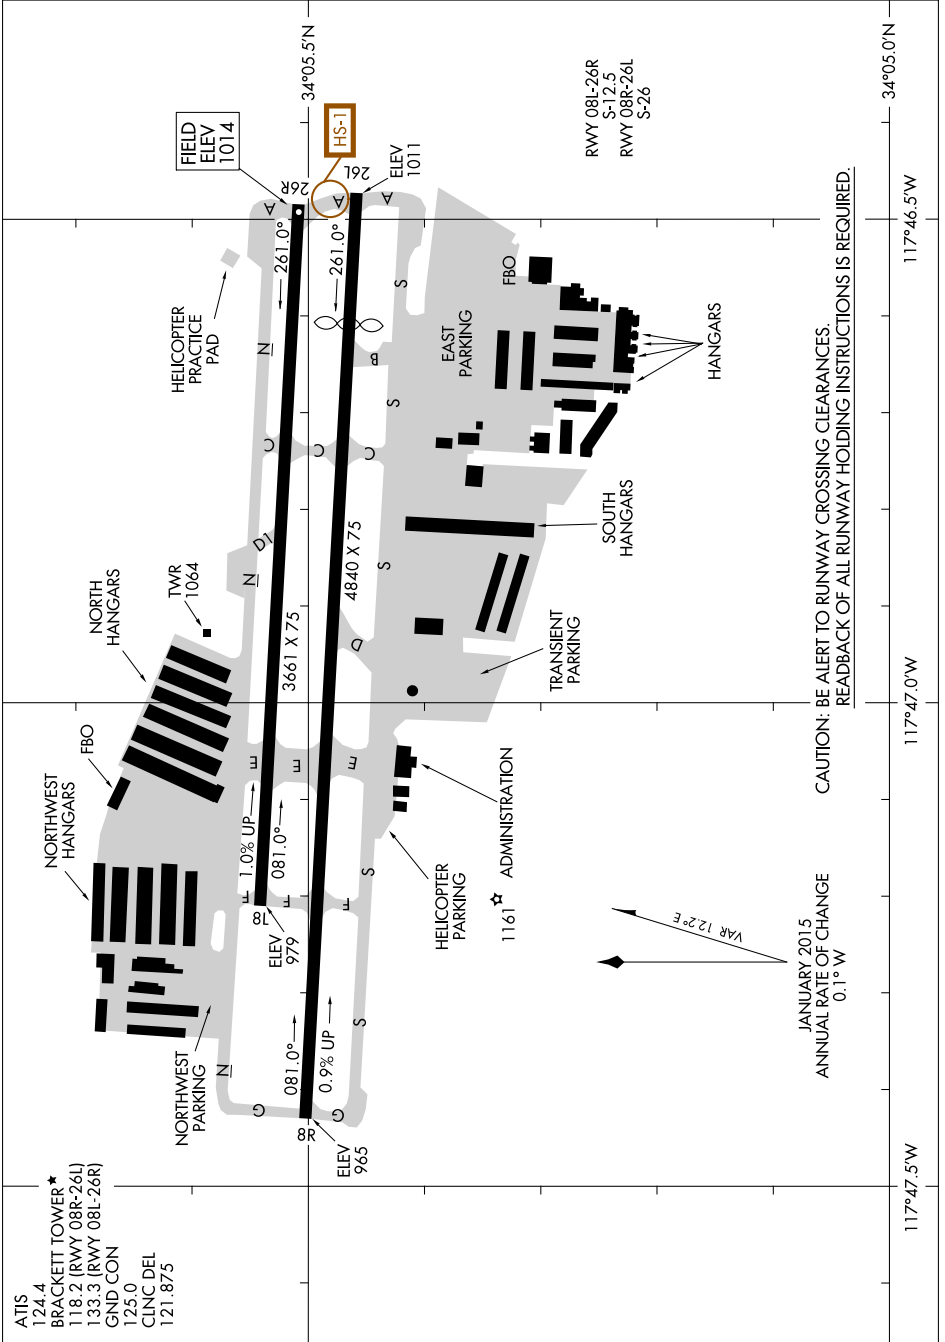

AIRPORT DIAGRAM

AL-5218 (FAA)

BRACKETT FIELD (POC)
LA VERNE, CALIFORNIA

SW-3, 28 MAR 2019 to 25 APR 2019

SW-3, 28 MAR 2019 to 25 APR 2019

AIRPORT DIAGRAM

LA VERNE, CALIFORNIA
BRACKETT FIELD (POC)